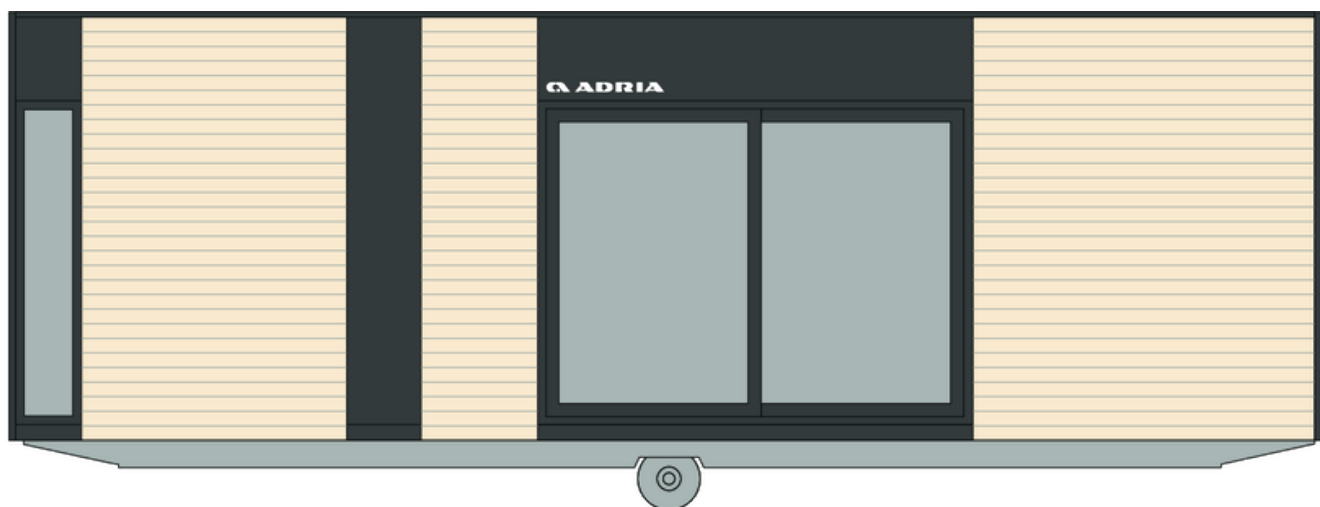

XLine 905 C22

Facade:

XLine 905

Layout:

XLine 905

A1 GENERAL

Area	40,50
Number of beds	4+2
Number of bedrooms	2
Number of bathrooms	2
Height	3,45
Length	9,00
Width	4,5

B1 CHASSIS

100% Galvanized Steel Chassis with leveling feet	X
Inflatable wheels	X
Detachable hook	X
Leveling Feet	X

B2 FLOOR

Vynil flooring	X
Adria Sandwich Technology ® Floor 40 mm (R=1,01 m2K/W)	X

B3 EXTERIOR WALLS