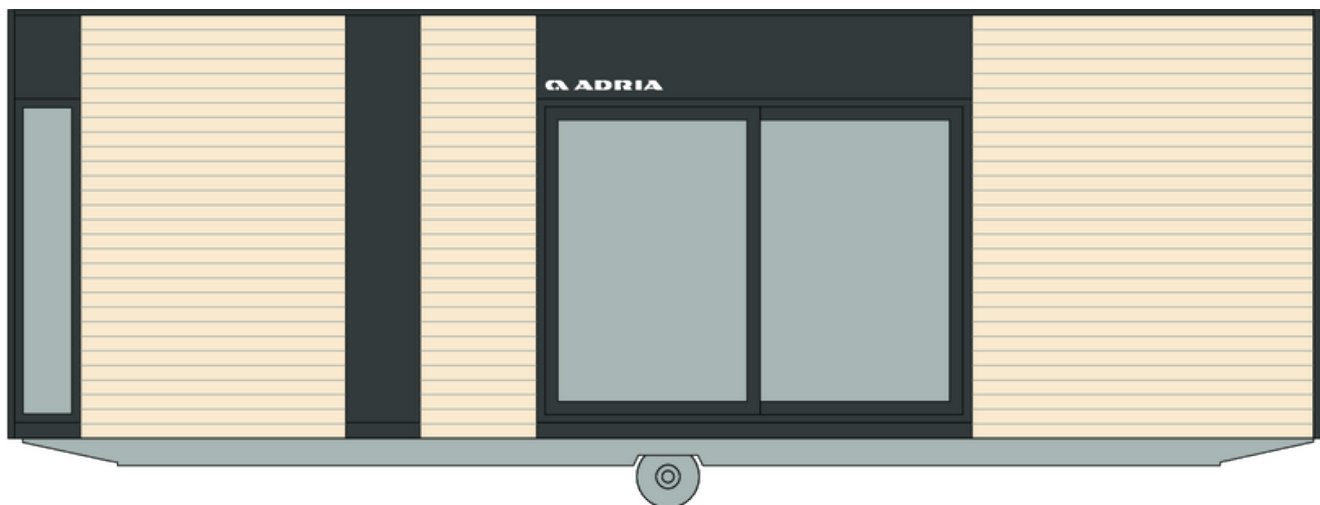

Xline 905 C22

Facade:

XLine 905

Layout:

XLine 905

A1 GENERAL

Area	40,50
Number of beds	4+2
Number of bedrooms	2
Number of bathrooms	2
Height	3,45
Length	9,00
Width	4,5

B1 CHASSIS

100% Galvanized Steel Chassis with leveling feet	X
Inflatable wheels	X
Detachable hook	X
Leveling Feet 1-2%	X

B2 FLOOR

Vynil flooring	X
Adria Sandwich Technology ® Floor 40 mm (R=1,01 m2K/W)	X

B3 EXTERIOR WALLS