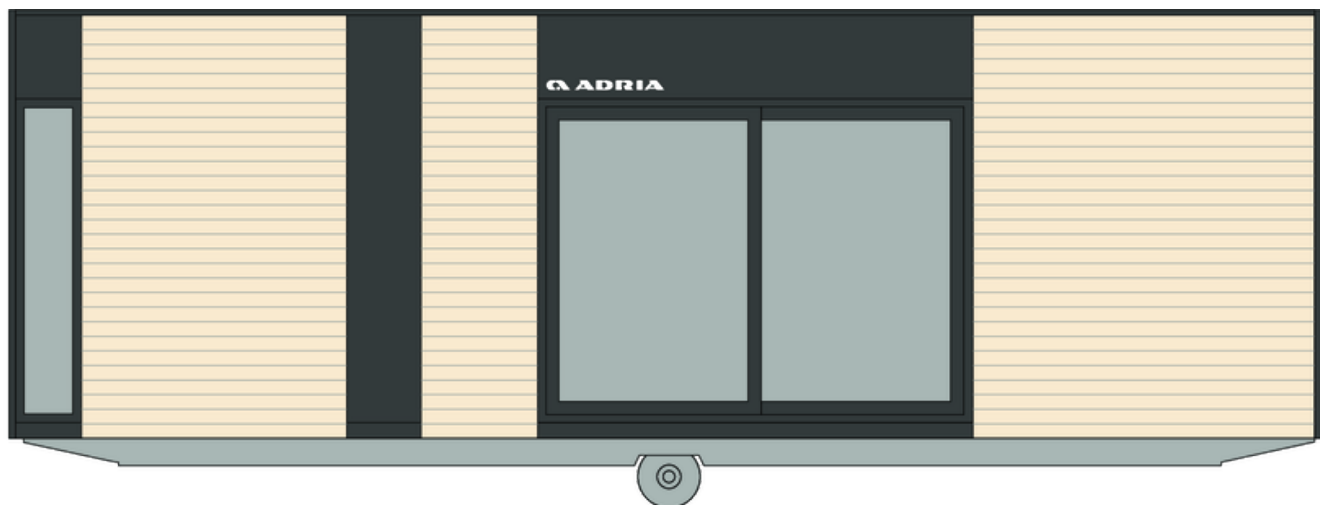

Xline 905 C22

Facade:

XLine 905

Layout:

XLine 905

A1 GENERAL

Area	40,50
Number of beds	4+2
Number of bedrooms	2
Number of bathrooms	2
Height	3,45
Length	9,00
Width	4,5

B1 CHASSIS

100% Galvanized Steel Chassis with leveling feet	X
Inflatable wheels	X
Detachable hook	X
Leveling Feet 1-2%	X

B2 FLOOR

Vynil flooring	X
Adria Sandwich Technology ® Floor 40 mm (R=1,01 m2K/W)	X

B3 EXTERIOR WALLS