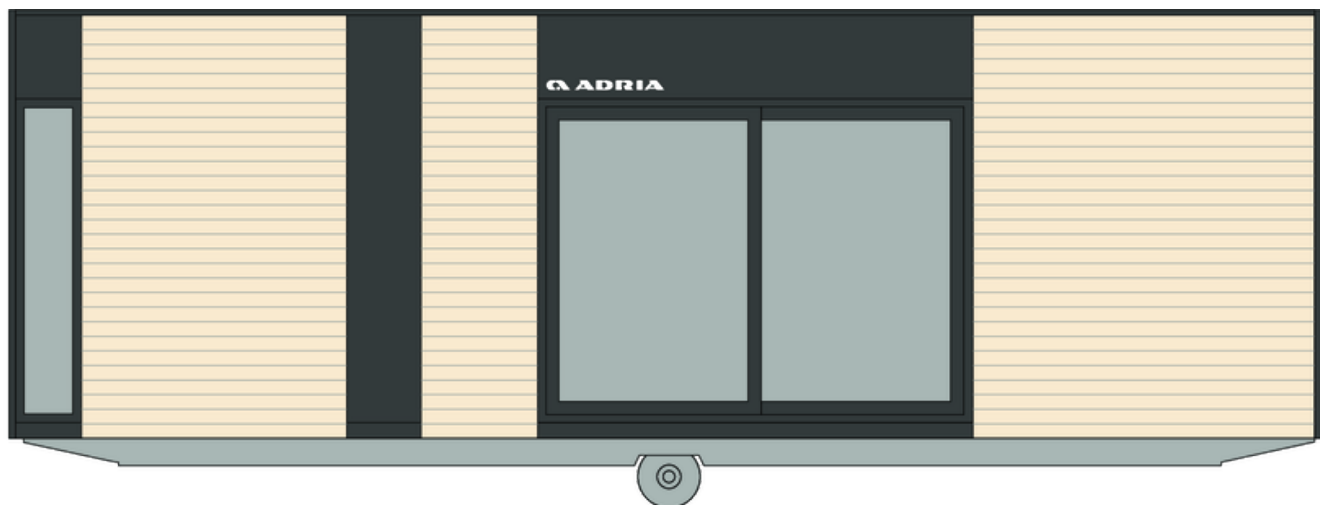

Xline 905 C22

Facade:

XLine 905

Layout:

XLine 905

A1 GENERAL

Area	40,50
Number of beds	4+2
Number of bedrooms	2
Number of bathrooms	2
Height	3,45
Length	9,00
Width	4,5

B1 CHASSIS