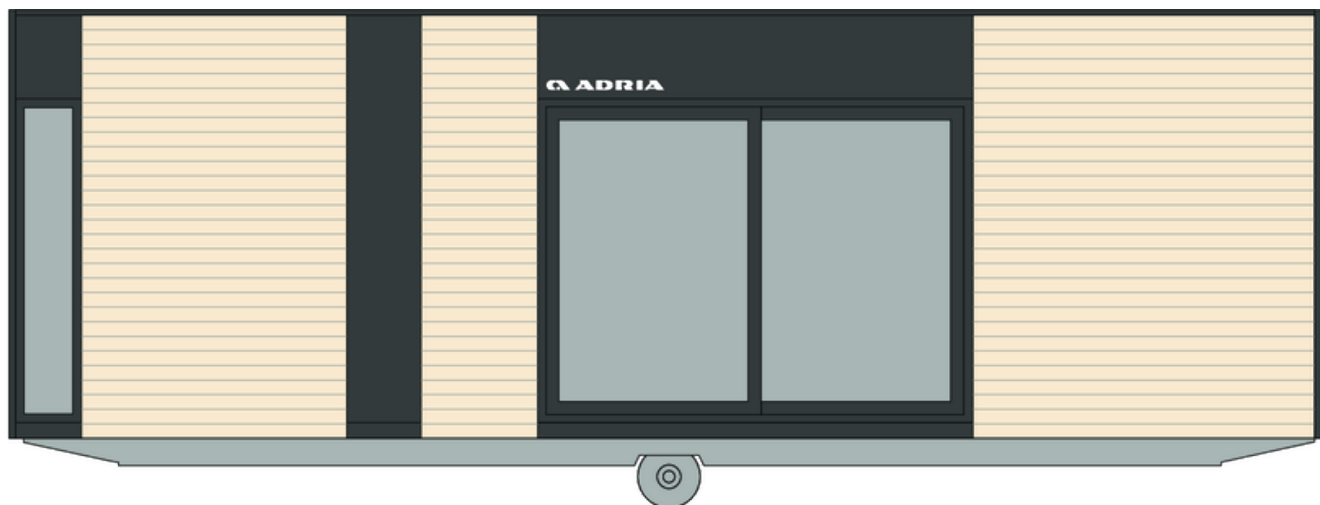

# Xline 905 C22

**Facade:**

---

**XLine 905**

**Layout:**

**XLine 905**

**B5 ROOF AND CEILING**

Roof type: Galvanized steel roof	X
Single-pitched Roof	X
Roof construction class A (150 kg/m <sup>2</sup> )	X
Roof construction class B (250 kg/m <sup>2</sup> )	O
Roof Colour: Anthracite	X
Roof type: PVC roof	O
Roof insulation glass wool 50 mm (R=1,25 m <sup>2</sup> K/W)	X
Flat higher ceiling in all rooms 225 cm	X
Gutters	X
Vertical draining pipes - matching colour of windows and doors	O
Electric heated gutters and vertical drain pipes	O

**C0 INTERIOR**

Bathroom and toilet door with lock	X
Textile Combination - STANDARD	AVANTGARDE
Furnishing Decor - STANDARD	AVANTGARDE
Dimout curtains in all rooms except bathroom and toilet	X
Daily curtains in all rooms except bathroom and toilet	O
Sofa Cushions - STANDARD	X
Double interior separation walls	X
Door stopper	X
Metal doorhooks	X
Soft close for furniture	X
Textile Combination - OPTION 1	SCANDINAVIAN
Knitted blanket in bedroom	O
Furnishing Decor - OPTION 1	SCANDINAVIAN