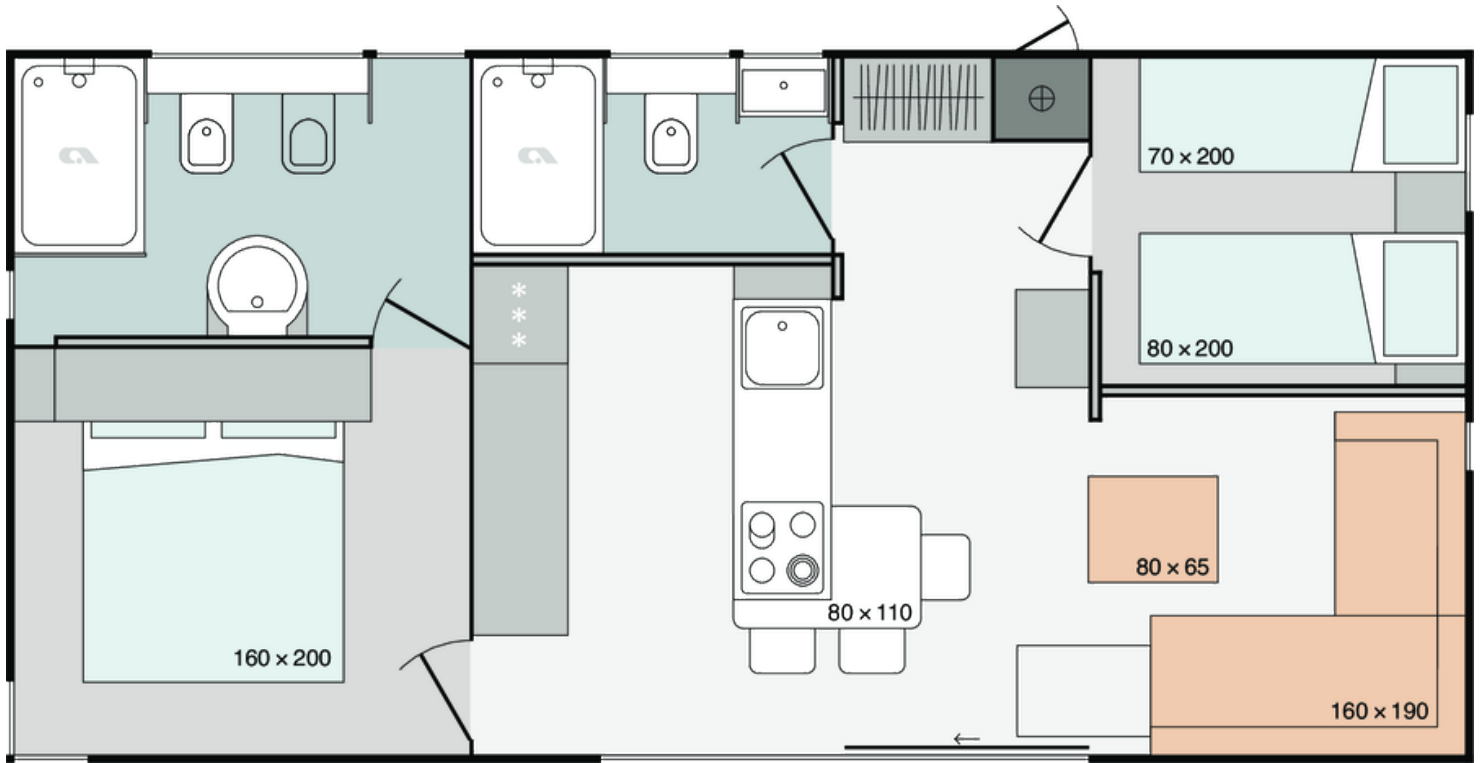

# Xline 905 C22

**Facade:**

---

**XLine 905**

**Layout:**

**XLine 905**

**B5 ROOF AND CEILING**

Roof type: Galvanized steel roof	X
Single-pitched Roof	X
Roof construction class A (150 kg/m <sup>2</sup> )	X
Roof construction class B (250 kg/m <sup>2</sup> )	O
Roof Colour: Anthracite	X
Roof type: PVC roof	O
Roof insulation glass wool 50 mm (R=1,25 m <sup>2</sup> K/W)	X
Flat higher ceiling in all rooms 225 cm	X
Gutters	X
Vertical draining pipes - matching colour of windows and doors	O
Electric heated gutters and vertical drain pipes	O

**C0 INTERIOR**

Bathroom and toilet door with lock	X
Textile Combination - STANDARD	AVANTGARDE
Furnishing Decor - STANDARD	AVANTGARDE
Dimout curtains in all rooms except bathroom and toilet	X
Daily curtains in all rooms except bathroom and toilet	O
Sofa Cushions - STANDARD	X
Double interior separation walls	X
Door stopper	X
Metal doorhooks	X
Soft close for furniture	X
Textile Combination - OPTION 1	SCANDINAVIAN
Knitted blanket in bedroom	O
Furnishing Decor - OPTION 1	SCANDINAVIAN

### A1 GENERAL

Area	40,50
Number of beds	4+2
Number of bedrooms	2
Number of bathrooms	2
Length	9,00
Width	4,5
Height	3,45