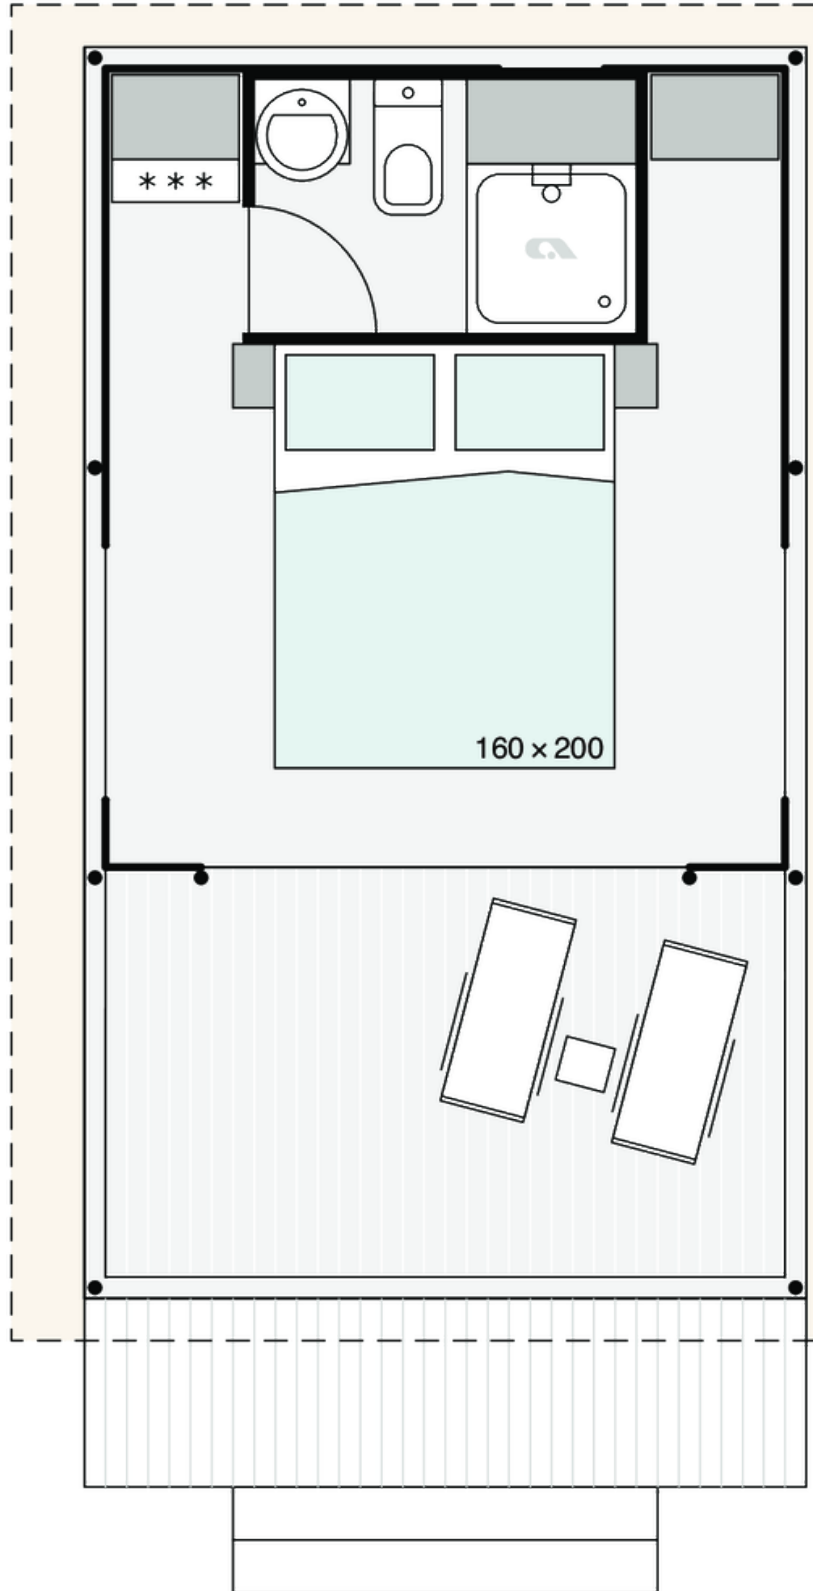

Safari S COUPLE

Facade:

Safari S fasada

Layout:

Safari S Coup

A1 GENERAL

Length interior/exterior	3,76/6,3
Width interior/exterior	3,19/4,09
Height interior/exterior	3,15/3,76
Area	18,12
Number of beds	2
Number of bedrooms	1
Number of bathrooms	1
Kitchen	-
Transport length	5,68
Transport width	2,28
Transport height	2,33
Dimension terrace	3,19x1,91

Safari S COUPLE

Chassis cover Campshield FR1 20cm	O
Chassis cover Campshield FR1 45cm	O
Chassis cover PVC 45cm	O
Window with mosquito net	X
Internal canvas rolo	X
Front entrance opening section on zipper	X
Side wall opening sections on zipper	O
Mosquito net for entrance opening	O
External cristal PVC rolo with Vecro tape	X
Mosquito net preinstallation on entrance doors	X
Pad lock system	X
Master key for pad lock system	O
Stick for door zipper	X
Detachable front side of the canvas	X
Side opening	X
Winter cover	O
Interior canvas Subrenat CAMP420PC 2I 420g/m2	X
Roof Subrenat CAMP420PC 2I 420g/m2	O

C6 BATHROOM

Shower cabin	90x75
Shower swing doors with security glass	X
Shower PVC wall	X
Shower rail with sliding shower holder	X
Wash-stand with mixer tap	X
Mirror with shelf in bathroom	X
Ceramic toilet with toilet seat	X
PVC toilet tank with saving function	X
Towel holder	X
Toilet roll holder	X
Hangers in bathroom (2 pcs)	X
Hairdryer in bathroom	O
Electrical socket in bathroom	X
Extractor fan in bathroom 1	X