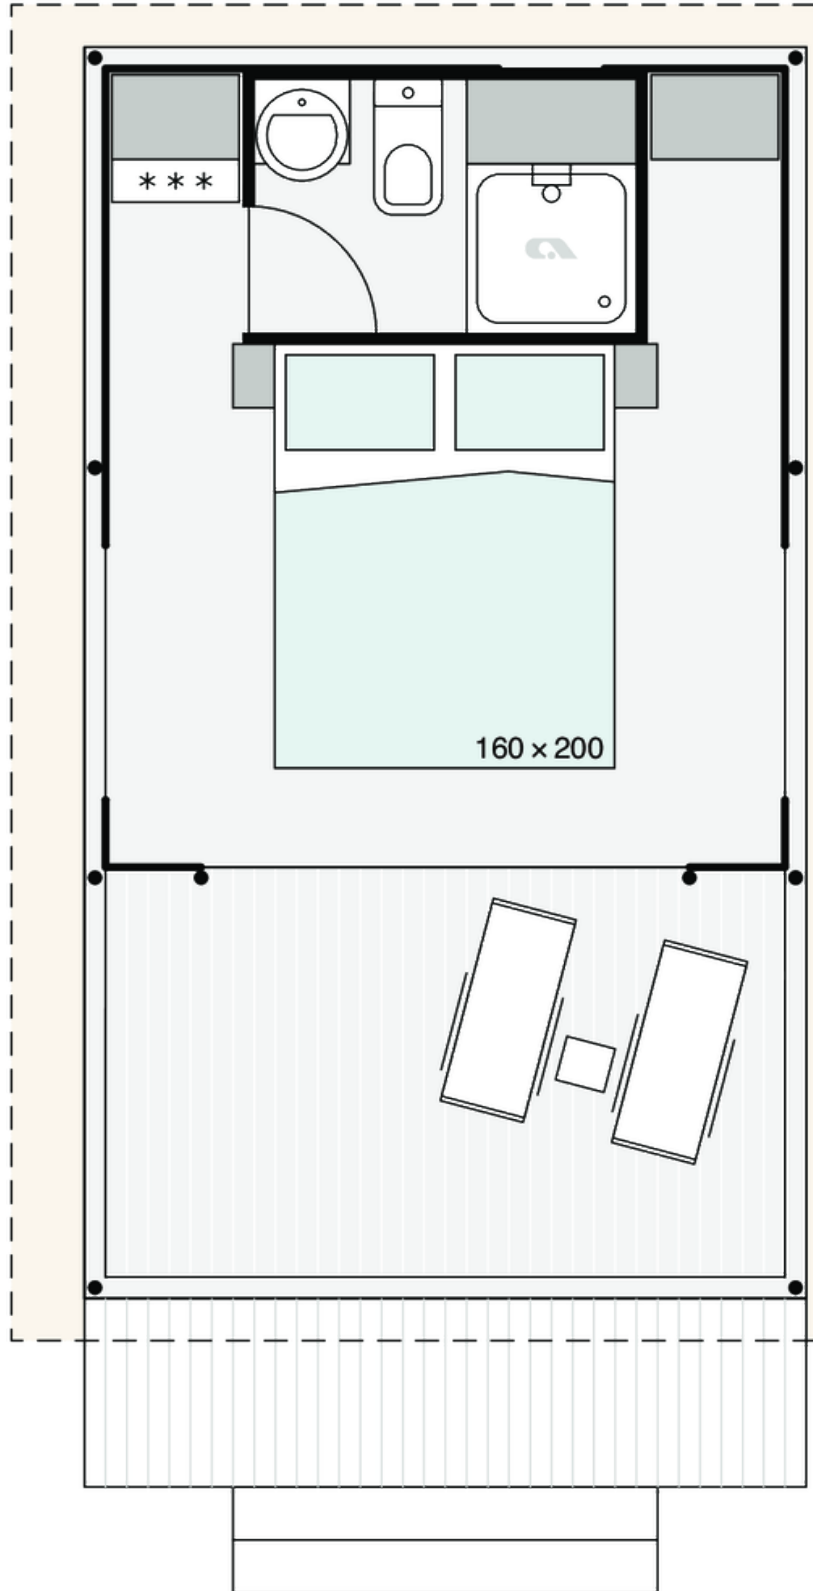

Safari S COUPLE

Facade:

Safari S fasada

Layout:

Safari S Coup

A1 GENERAL

Length interior/exterior	3,76/6,3
Width interior/exterior	3,19/4,09
Height interior/exterior	3,15/3,76
Area	18,12
Number of beds	2
Number of bedrooms	1
Number of bathrooms	1
Kitchen	-
Transport length	5,68
Transport width	2,28
Transport height	2,33
Dimension terrace	3,19x1,91

Chassis cover Campshield FR1 20cm	O
Chassis cover Campshield FR1 45cm	O
Chassis cover PVC 45cm	O
Window with mosquito net	X
Internal canvas rolo	X
Front entrance opening section on zipper	X
Side wall opening sections on zipper	O
Mosquito net for entrance opening	O
External cristal PVC rolo with Vecro tape	X
Mosquito net preinstallation on entrance doors	X
Pad lock system	X
Master key for pad lock system	O
Stick for door zipper	X
Detachable front side of the canvas	X
Side opening	X
Winter cover	O
Interior canvas Subrenat CAMP420PC 2I 420g/m2	X
Roof Subrenat CAMP420PC 2I 420g/m2	O

C6 BATHROOM

Shower cabin	90x75
Shower swing doors with security glass	X
Shower PVC wall	X
Shower rail with sliding shower holder	X
Wash-stand with mixer tap	X
Mirror with shelf in bathroom	X
Ceramic toilet with toilet seat	X
PVC toilet tank with saving function	X
Towel holder	X
Toilet roll holder	X
Hangers in bathroom (2 pcs)	X
Hairdryer in bathroom	O
Electrical socket in bathroom	X
Extractor fan in bathroom	X