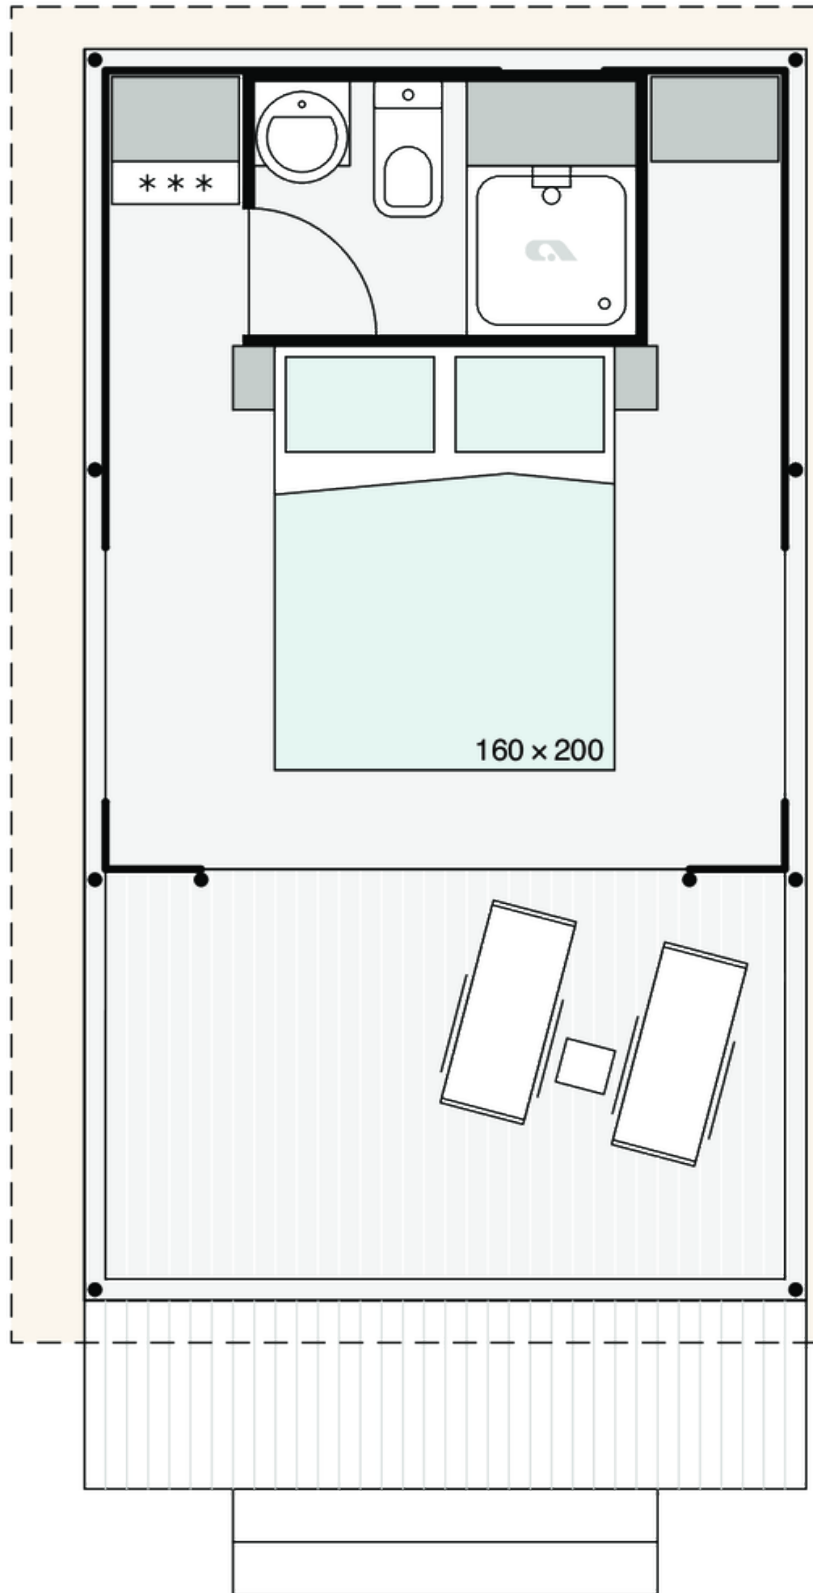

Safari S COUPLE

Facade:

Safari S fasada

Layout:

Safari S Coup

A1 GENERAL

Length interior/exterior	3,76/6,3
Width interior/exterior	3,19/4,09
Height interior/exterior	3,15/3,76
Area	18,12
Number of beds	2
Number of bedrooms	1
Number of bathrooms	1
Kitchen	-
Transport length	5,68
Transport width	2,28
Transport height	2,33
Dimension terrace	3,19x1,91

Safari S COUPLE

Window with mosquito net	X
Internal canvas rolo	X
External cristal PVC rolo with Vecro tape	X
Front entrance opening section on zipper	X
Side wall opening sections on zipper	O
Mosquito net for entrance opening	O
Pad lock system	X
Master key for pad lock system	O
Winter cover	O
Stick for door zipper	X
Roof Subrenat CAMP420PC 2I 420g/m2	O
Interior canvas Subrenat CAMP420PC 2I 420g/m2	X
Detachable front side of the canvas	X
Mosquito net preinstallation on entrance doors	X
Chassis cover PVC 20cm	X
Chassis cover PVC 45cm	O
Chassis cover Campshield FR1 20cm	O
Chassis cover Campshield FR1 45cm	O

C6 BATHROOM

Shower cabin	90x75
Shower swing doors with security glass	X
Shower PVC wall	X
Shower rail with sliding shower holder	X
Wash-stand with mixer tap	X
Mirror with shelf in bathroom	X
Ceramic toilet with toilet seat	X
PVC toilet tank with saving function	X
Towel holder	X
Toilet roll holder	X
Hangers in bathroom (2 pcs)	X
Hairdryer in bathroom	O
Extractor fan in bathroom	X
Electrical socket in bathroom	X