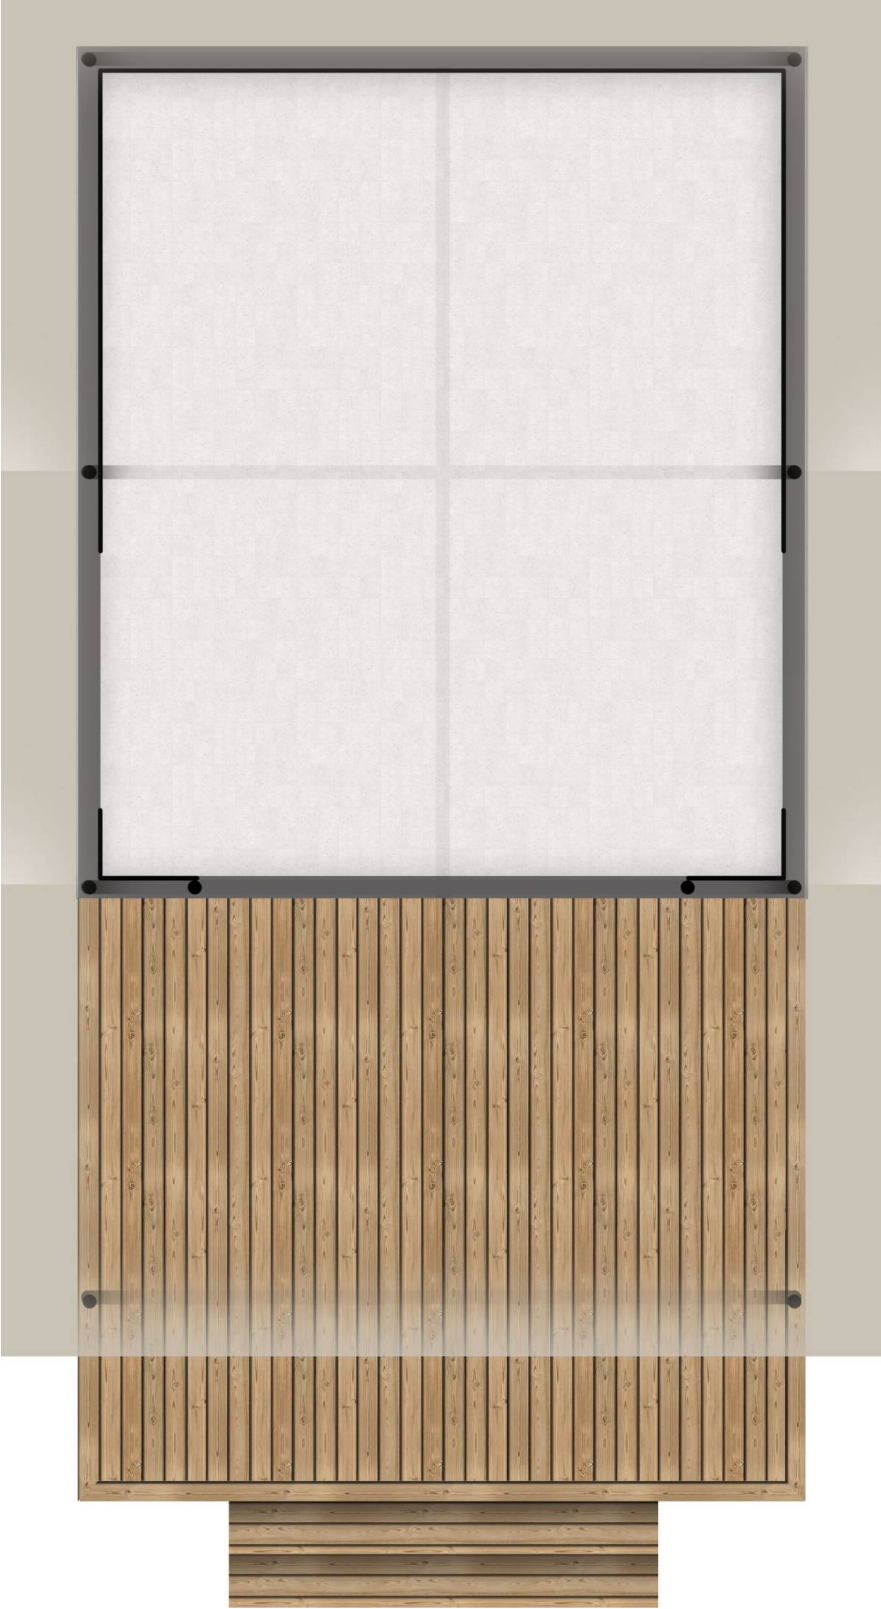

Safari S BASIC

Facade:

Layout:

A1 GENERAL

Length interior/exterior	3,76/6,3
Width interior/exterior	3,19/4,09
Height interior/exterior	3,15/3,76
Area	18,12
Number of beds	-
Number of bedrooms	-
Number of bathrooms	-
Kitchen	-
Transport length	5,68
Transport width	2,28
Transport height	2,33
Dimension terrace	3,19x1,91

B1 CHASSIS

Inflatable wheels	O
Detachble hook	O
Leveling Feet	X
Powder coated steel chassis	X
Cointainer transport kit	O
Anchoring kit	O
Detachble hook with third wheel	O

B2 FLOOR

Vynil flooring	X
Moisture resistant CTB-H floor 19 mm with ALU isolation floor foil	X

Chassis cover Campshield FR1 20cm	O
Chassis cover Campshield FR1 45cm	O
Chassis cover PVC 45cm	O
Window with mosquito net	X
Internal canvas rolo	X
Front entrance opening section on zipper	X
Side wall opening sections on zipper	O
Mosquito net for entrance opening	O
External cristal PVC rolo with Vecro tape	X
Mosquito net preinstallation on entrance doors	X
Pad lock system	X
Master key for pad lock system	O
Stick for door zipper	X
Detachable front side of the canvas	X
Winter cover	O
Interior canvas Subrenat CAMP420PC 2I 420g/m2	X
Roof Subrenat CAMP420PC 2I 420g/m2	O