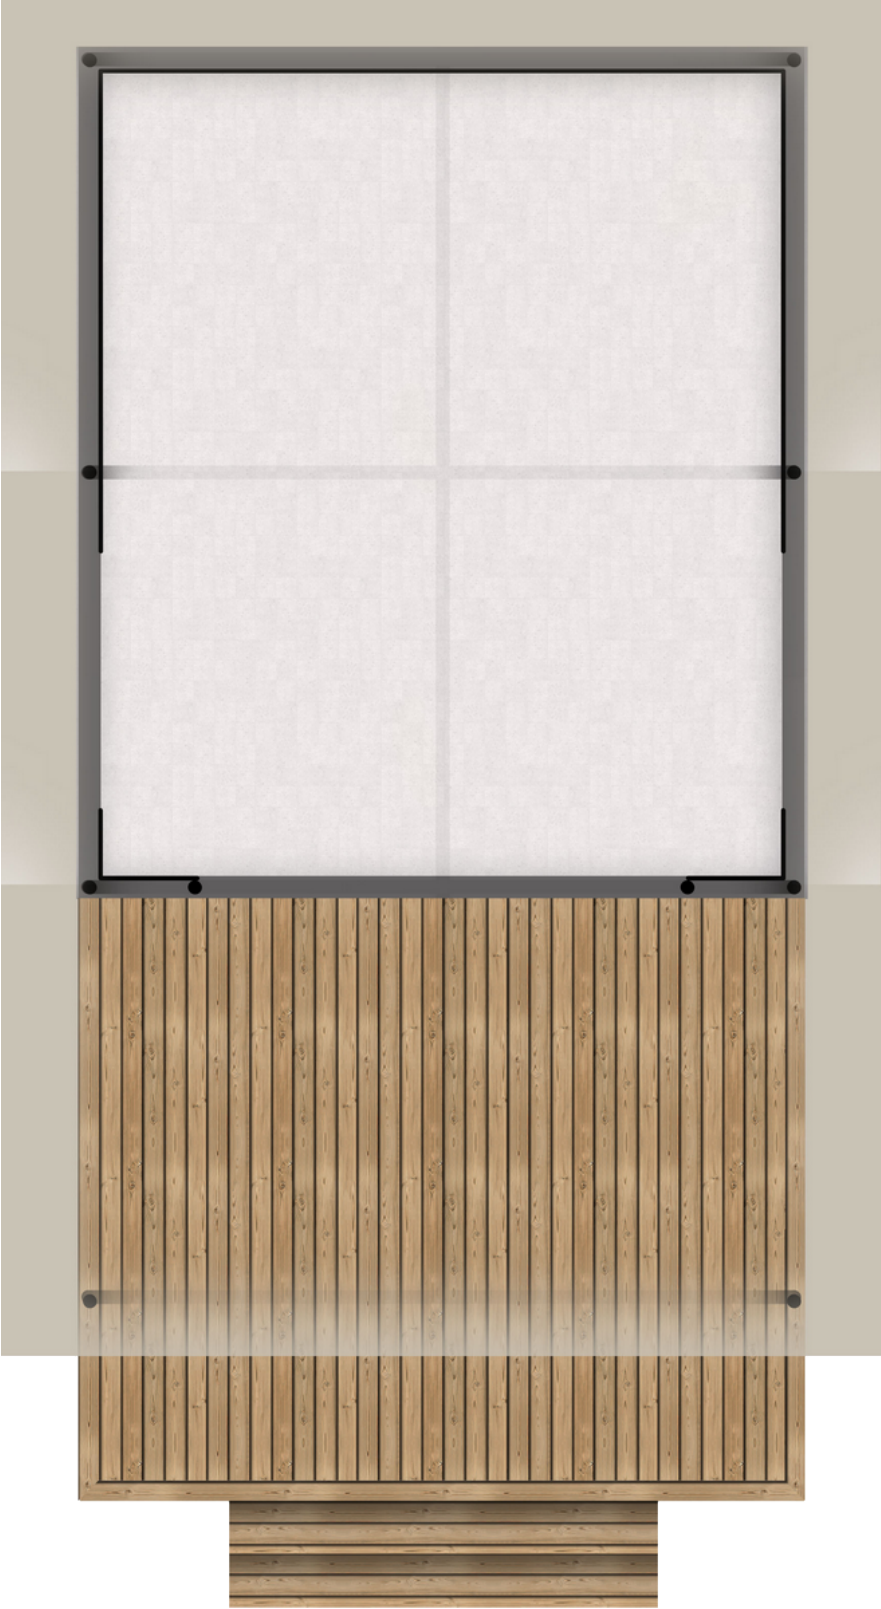

Safari S BASIC

Facade:

Layout:

A1 GENERAL

Length interior/exterior	3,76/6,50
Width interior/exterior	3,19/4,52
Height interior/exterior	3,15/3,70
Area	18,15
Number of beds	-
Number of bedrooms	-
Number of bathrooms	-
Kitchen	-
Transport length	5,68
Transport width	2,28
Transport height	2,33
Dimension terrace	3,19x1,91
Length	5,68

B1 CHASSIS

Inflatable wheels	O
Detachble hook	O
Leveling Feet	X
Powder coated steel chassis	X
Cointainer transport kit	O
Anchoring kit	O
Detachble hook with third wheel	O

B2 FLOOR

Vynil flooring	X
Moisture resistant CTB-H floor 19 mm with ALU isolation floor foil	X

Chassis cover PVC 20cm	X
Chassis cover PVC 45cm	O
Window with mosquito net	X
Internal canvas rolo	X
Front entrance opening section on zipper	X
Side wall opening sections on zipper	O
Mosquito net for entrance opening	O
External cristal PVC rolo with Vecro tape	X
Mosquito net preinstallation on entrance doors	X
Pad lock system	X
Master key for pad lock system	O
Stick for door zipper	X
Detachable front side of the canvas	X
Winter cover	O
Interior canvas Subrenat CAMP420PC 2I 420g/m2	X