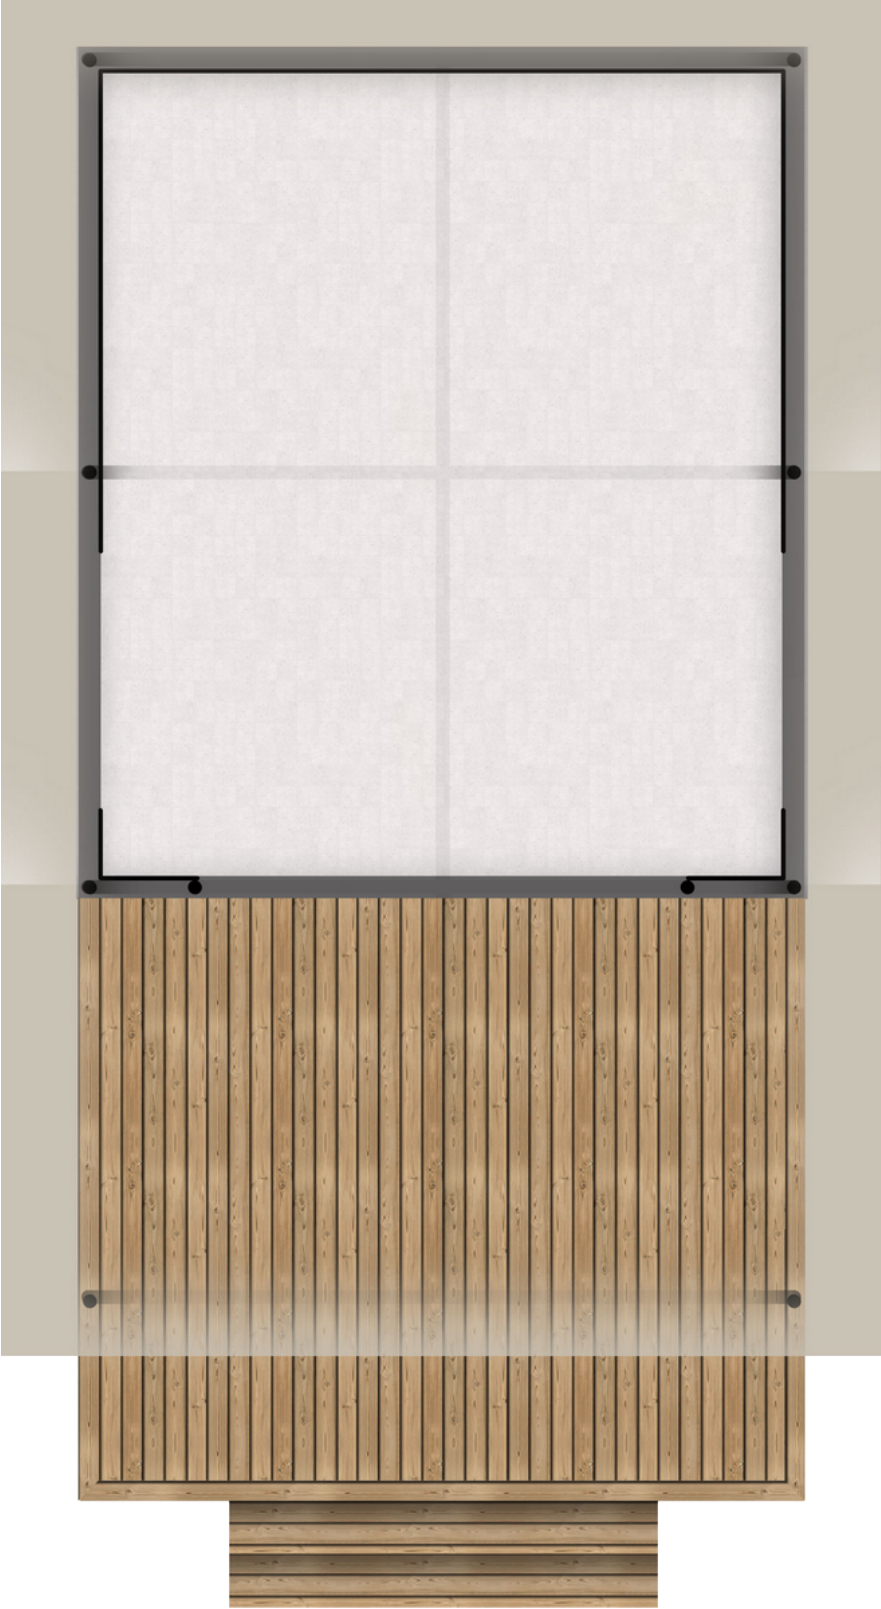

Safari S BASIC

Facade:

Layout:

A1 GENERAL

Length interior/exterior	3,76/6,50
Width interior/exterior	3,19/4,52
Height interior/exterior	3,15/3,70
Area	18,15
Number of beds	-
Number of bedrooms	-
Number of bathrooms	-
Kitchen	-
Transport length	5,68
Transport width	2,28
Transport height	2,33
Dimension terrace	3,19x1,91
Length	5,68

B1 CHASSIS

Inflatable wheels	O
Detachble hook	O
Leveling Feet	X
Powder coated steel chassis	X
Cointainer transport kit	O
Anchoring kit	O
Detachble hook with third wheel	O

B2 FLOOR

Vynil flooring	X
Moisture resistant CTB-H floor 19 mm with ALU isolation floor foil	X

Safari S BASIC

Chassis cover PVC 20cm	X
Chassis cover PVC 45cm	O
Window with mosquito net	X
Internal canvas rolo	X
Front entrance opening section on zipper	X
Side wall opening sections on zipper	O
Mosquito net for entrance opening	O
External cristal PVC rolo with Vecro tape	X
Mosquito net preinstallation on entrance doors	X
Pad lock system	X
Master key for pad lock system	O
Stick for door zipper	X
Detachable front side of the canvas	X
Winter cover	O
Interior canvas Subrenat CAMP420PC 2I 420g/m2	X