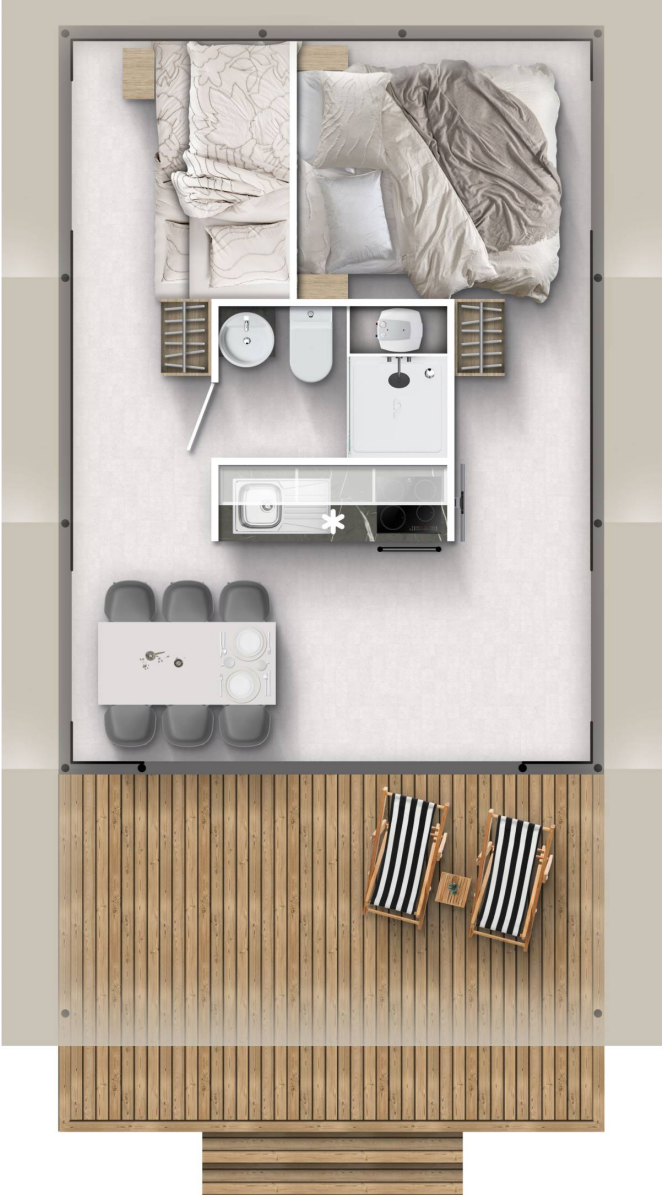

# Safari M FAMILY+

Facade:

**Layout:**

**A1 GENERAL**

Length interior/exterior	5,68/8,43
Width interior/exterior	4,09/4,92
Height interior/exterior	3,55/4,6
Area	31,12+7
Number of beds	6
Number of bedrooms	3
Number of bathrooms	1
Loft bedroom	X
Kitchen	X
Transport length	5,68
Transport width	2,28
Transport height	2,4
Dimension terrace	4,09x1,91

**B1 CHASSIS**

Inflatable wheels	O
Detachble hook	O
Leveling Feet	X
Powder coated steel chassis	X
Cointainer transport kit	O
Anchoring kit	O
Detachble hook with third wheel	O

**B2 FLOOR**

Vynil flooring	X
Moisture resistant CTB-H floor 19 mm with ALU isolation floor foil	X

## C3 MASTER BEDROOM

Safe in master bedroom	O
Double bed with slatted bed base	160x200
Foam mattresses (25 kg/m <sup>2</sup> ) in master bedroom	X
Foam mattresses (35 kg/m <sup>2</sup> ) in master bedroom	O
Ottoman upholstered bed in master bedroom	O
Topper for mattresses in master bedroom	O
Upholstered bed in master bedroom	O
Wooden bed upholstery in master bedroom	O
Upholstered headboard in master bedroom	O
Bedside tables in master bedroom	X
Wardrobe in master bedroom	X
Ambiental LED lightning under the shelf in master bedroom	O
Reading LED lights in master bedroom	X
USB charging modules in master bedroom (2 x C, 2 x A)	O
Built-in wireless charger in master bedroom	O
TV module in master bedroom (1x TV socket, 2x socket)	O
Electrical socket in master bedroom	X