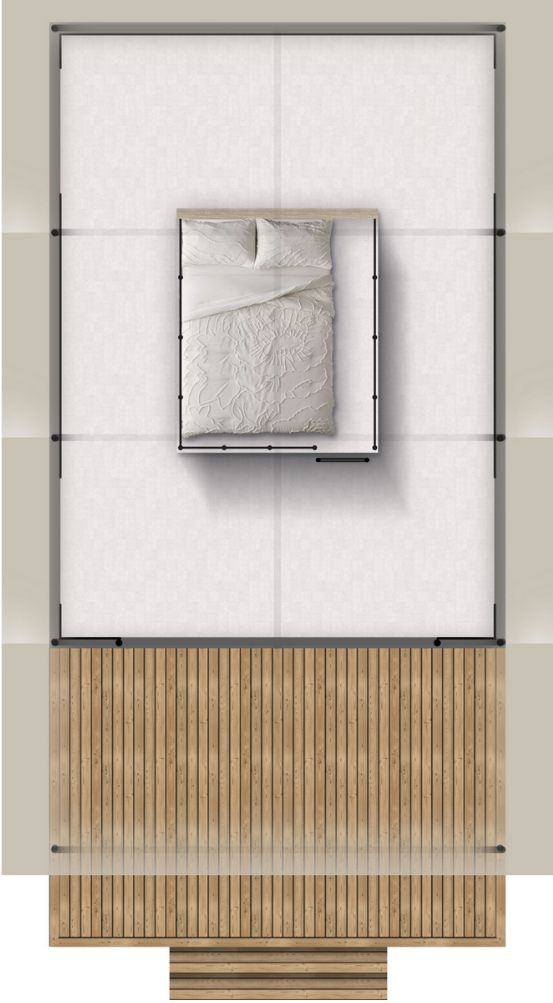

# Safari M FAMILY+

Facade:

**Layout:**

**A1 GENERAL**

Length interior/exterior	5,68/8,43
Width interior/exterior	4,09/4,92
Height interior/exterior	3,55/4,6
Area	31,12+7
Number of beds	6
Number of bedrooms	3
Number of bathrooms	1
Loft bedroom	X
Kitchen	X
Transport length	5,68
Transport width	2,28
Transport height	2,4
Dimension terrace	4,09x1,91

**B1 CHASSIS**

Inflatable wheels	O
Detachble hook	O
Leveling Feet	X
Powder coated steel chassis	X
Cointainer transport kit	O
Anchoring kit	O
Detachble hook with third wheel	O

**B2 FLOOR**

Vynil flooring	X
Moisture resistant CTB-H floor 19 mm with ALU isolation floor foil	X