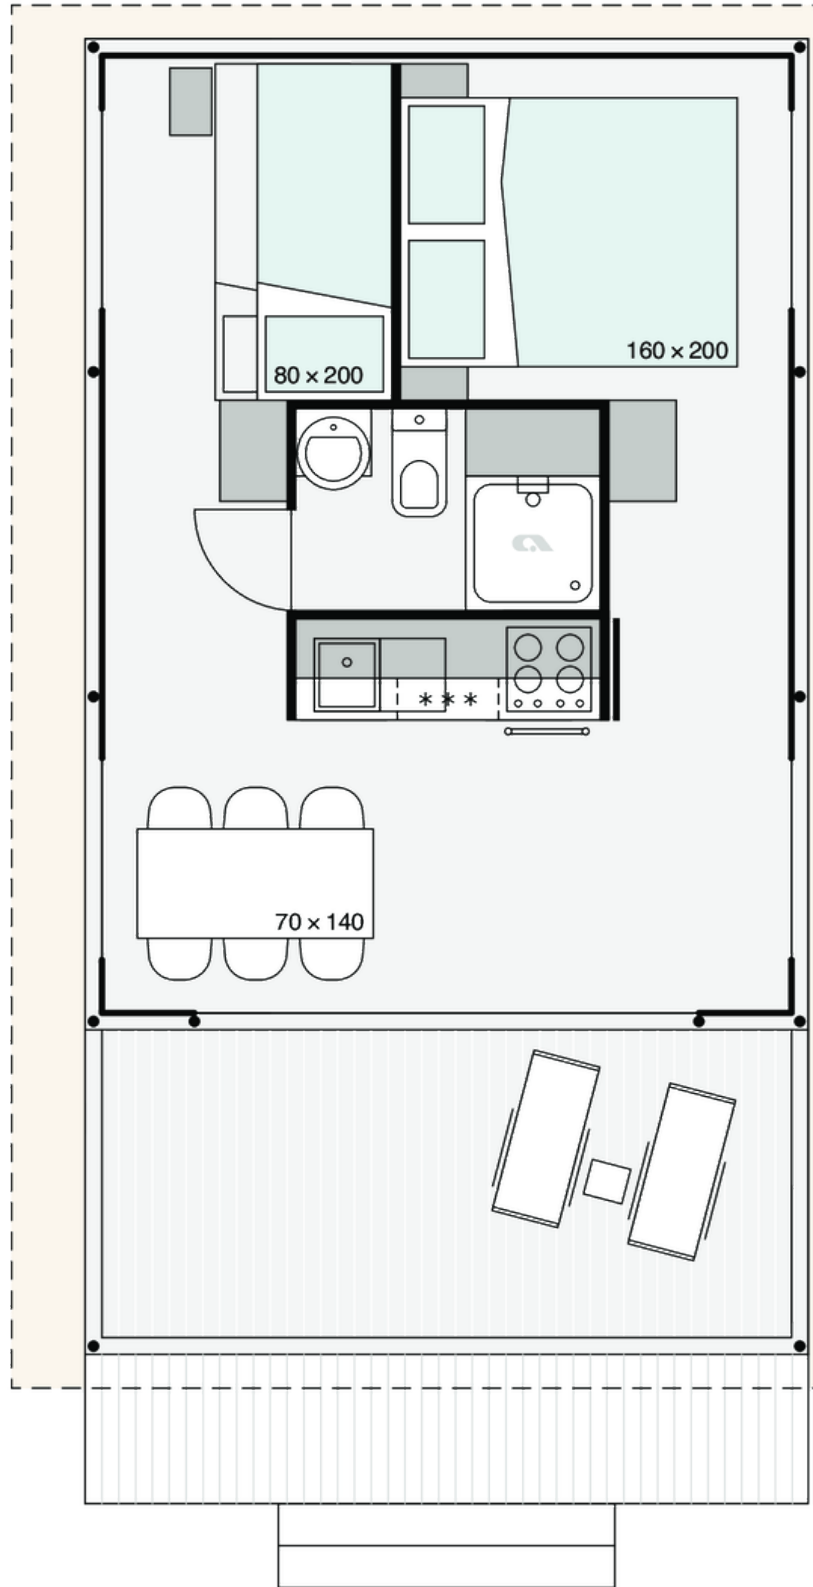

Safari M FAMILY+

Facade:

Safari M fasada

Layout:

Safari M Famil

A1 GENERAL

Length interior/exterior	5,68/8,43
Width interior/exterior	4,09/4,92
Height interior/exterior	3,55/4,6
Area	31,12+7
Number of beds	6
Number of bedrooms	3
Number of bathrooms	1
Loft bedroom	X
Kitchen	X
Transport length	5,68
Transport width	2,28
Transport height	2,4
Dimension terrace	4,09x1,91

Chassis cover PVC 20cm	X
Chassis cover Campshield FR1 20cm	O
Chassis cover Campshield FR1 45cm	O
Chassis cover PVC 45cm	O
Window with mosquito net	X
Internal canvas rolo	X
Front entrance opening section on zipper	X
Side wall opening sections on zipper	O
Mosquito net for entrance opening	O
External cristal PVC rolo with Vecro tape	X
Mosquito net preinstallation on entrance doors	X
Pad lock system	X
Master key for pad lock system	O
Stick for door zipper	X
Side wall opening sections on zipper - safety exit	X
Detachable front side of the canvas	X
Winter cover	O
Interior canvas Subrenat CAMP420PC 2I 420g/m2	X
Roof Subrenat CAMP420PC 2I 420g/m2	O