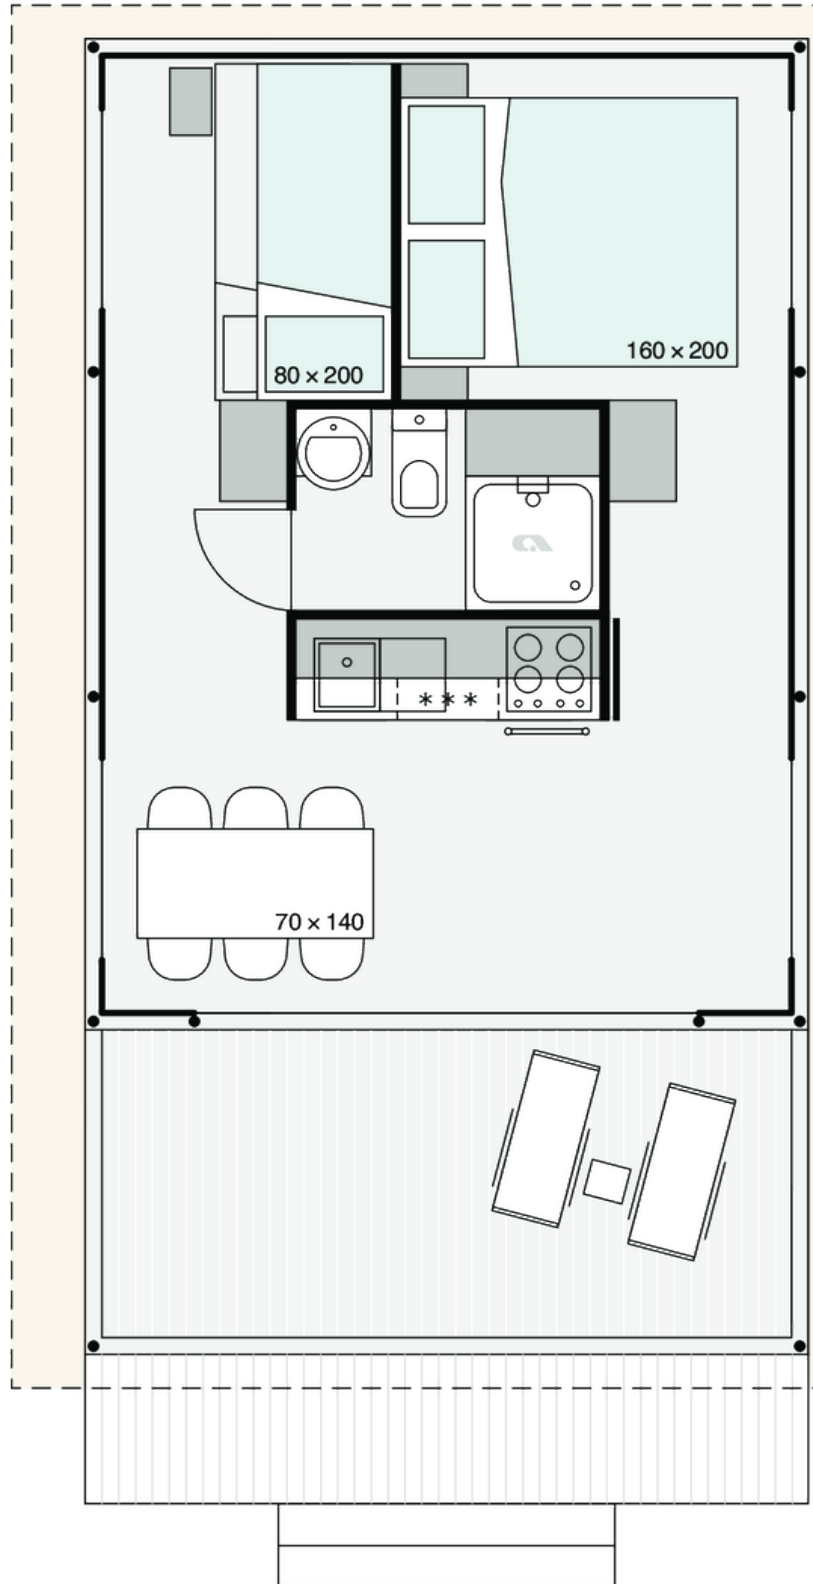

# Safari M FAMILY+

**Facade:**

**Safari M fasada**

**Layout:**

**Safari M Famil**

**A1 GENERAL**

Length interior/exterior	5,68/8,43
Width interior/exterior	4,09/4,92
Height interior/exterior	3,55/4,6
Area	31,12+7
Number of beds	6
Number of bedrooms	3
Number of bathrooms	1
Loft bedroom	X
Kitchen	X
Transport length	5,68
Transport width	2,28
Transport height	2,4
Dimension terrace	4,09x1,91

Chassis cover PVC 20cm	X
Chassis cover Campshield FR1 20cm	O
Chassis cover Campshield FR1 45cm	O
Chassis cover PVC 45cm	O
Window with mosquito net	X
Internal canvas rolo	X
Front entrance opening section on zipper	X
Side wall opening sections on zipper	O
Mosquito net for entrance opening	O
External cristal PVC rolo with Vecro tape	X
Mosquito net preinstallation on entrance doors	X
Pad lock system	X
Master key for pad lock system	O
Stick for door zipper	X
Side wall opening sections on zipper - safety exit	X
Detachable front side of the canvas	X
Winter cover	O
Interior canvas Subrenat CAMP420PC 2I 420g/m2	X
Roof Subrenat CAMP420PC 2I 420g/m2	O