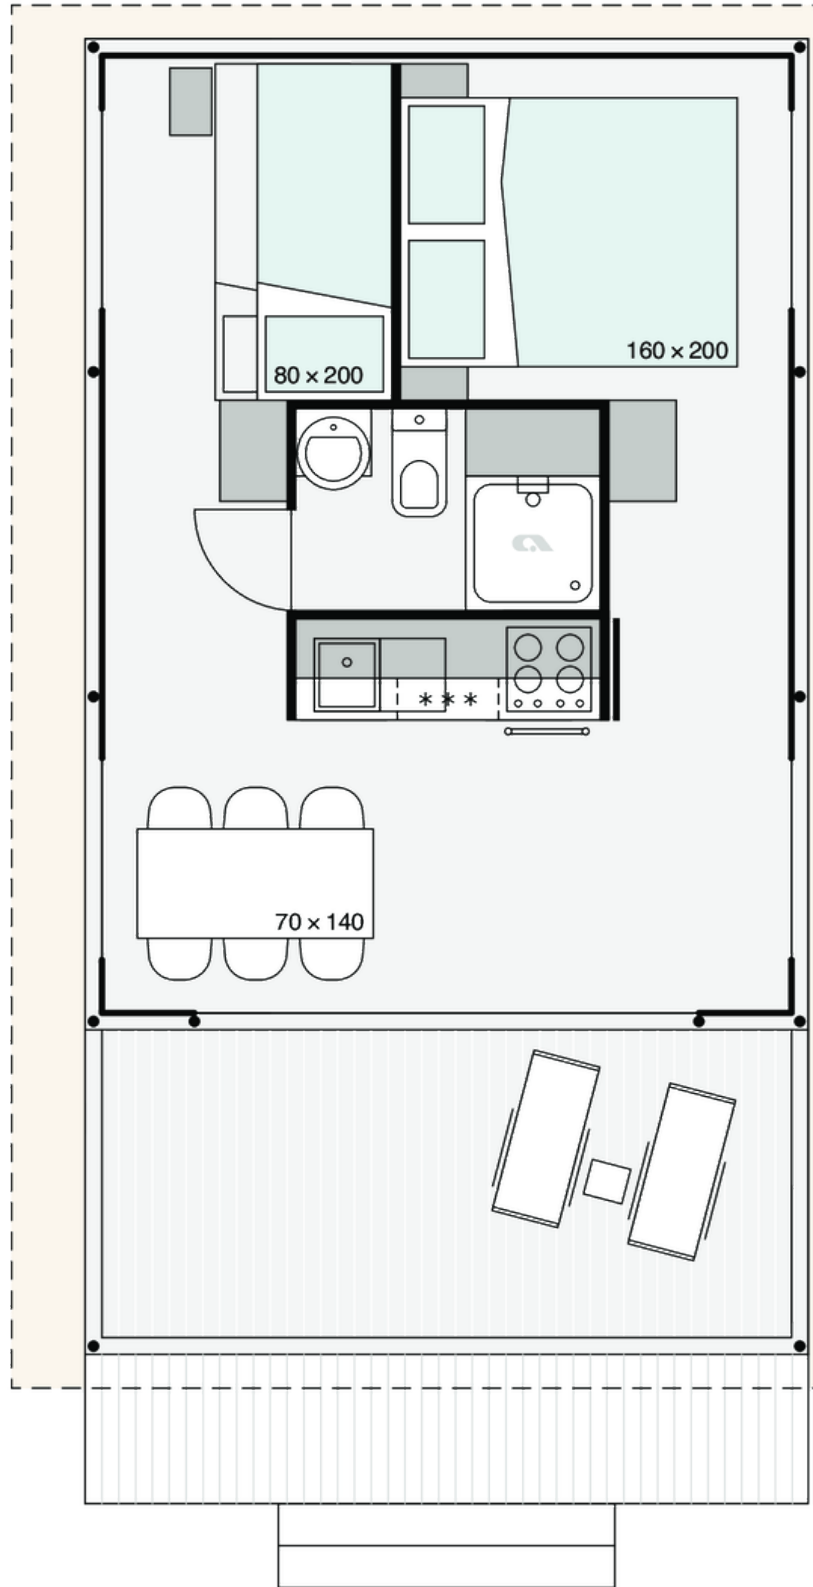

# Safari M FAMILY+

**Facade:**

**Safari M fasada**

**Layout:**

**Safari M Famil**

**A1 GENERAL**

Length interior/exterior	5,68/8,43
Width interior/exterior	4,09/4,92
Height interior/exterior	3,55/4,6
Area	31,12+7
Number of beds	6
Number of bedrooms	3
Number of bathrooms	1
Loft bedroom	X
Kitchen	X
Transport length	5,68
Transport width	2,28
Transport height	2,4
Dimension terrace	4,09x1,91

Chassis cover PVC 20cm	X
Chassis cover Campshield FR1 20cm	O
Chassis cover Campshield FR1 45cm	O
Chassis cover PVC 45cm	O
Window with mosquito net	X
Internal canvas rolo	X
Front entrance opening section on zipper	X
Side wall opening sections on zipper	O
Mosquito net for entrance opening	O
External cristal PVC rolo with Vecro tape	X
Mosquito net preinstallation on entrance doors	X
Pad lock system	X
Master key for pad lock system	O
Stick for door zipper	X
Side wall opening sections on zipper - safety exit	X
Detachable front side of the canvas	X
Winter cover	O
Interior canvas Subrenat CAMP420PC 2I 420g/m2	X
Roof Subrenat CAMP420PC 2I 420g/m2	O