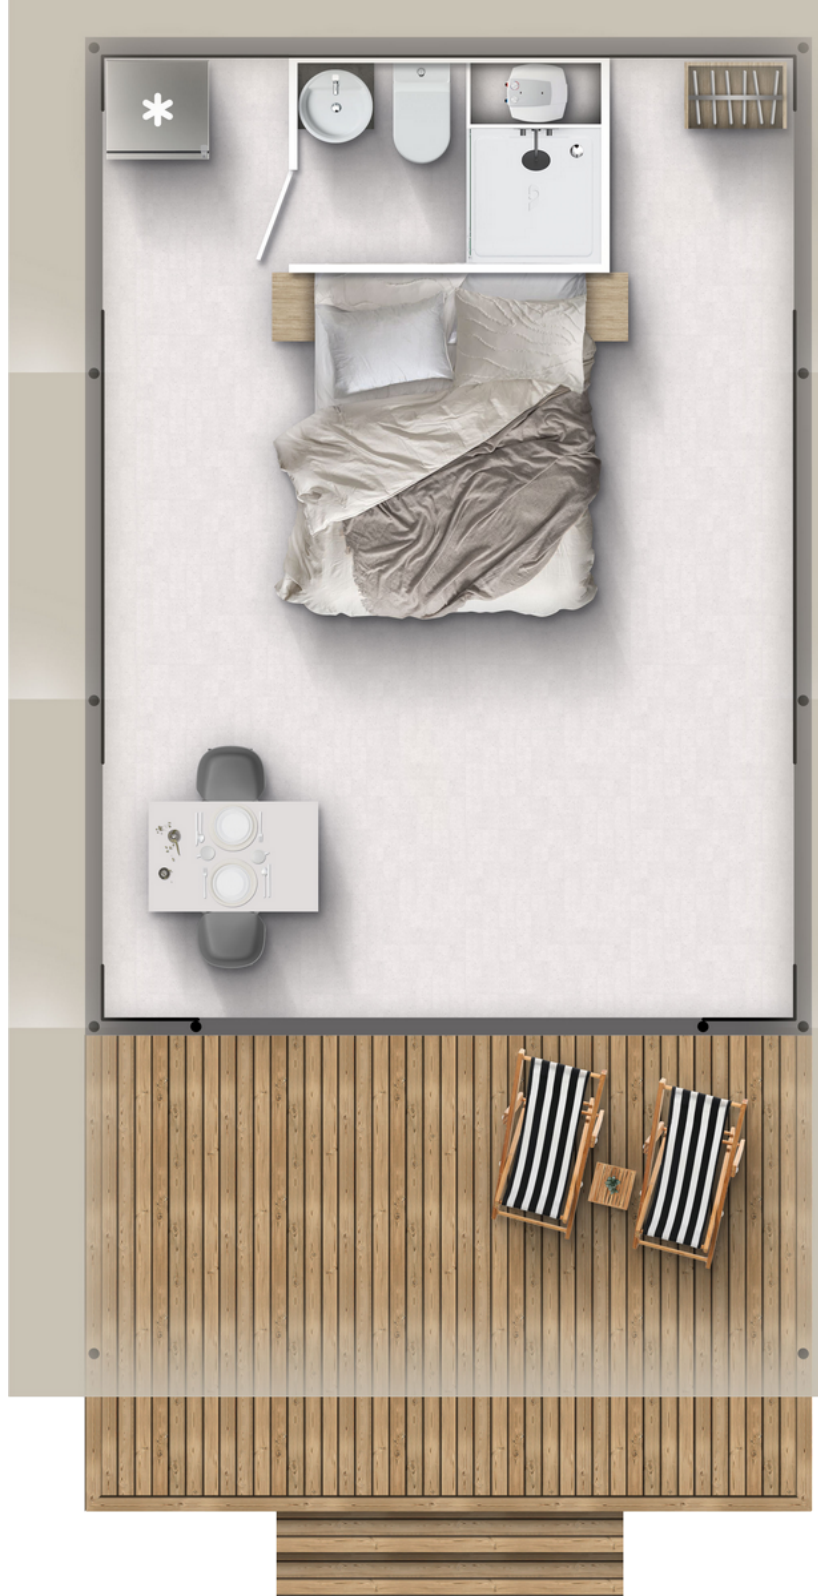

# Safari M COUPLE

**Facade:**

**Layout:**

**A1 GENERAL**

Length interior/exterior	5,68/8,43
Width interior/exterior	4,09/4,92
Height interior/exterior	3,55/4,6
Area	31,12+7
Number of beds	2
Number of bedrooms	1
Number of bathrooms	1
Kitchen	-
Transport length	5,68
Transport width	2,28
Transport height	2,4
Dimension terrace	4,09x1,91

**B1 CHASSIS**

Inflatable wheels	O
Detachble hook	O
Leveling Feet	X
Powder coated steel chassis	X
Cointainer transport kit	O
Anchoring kit	O
Detachble hook with third wheel	O

**B2 FLOOR**

Vynil flooring	X
Moisture resistant CTB-H floor 19 mm with ALU isolation floor foil	X

Chassis cover Campshield FR1 20cm	O
Chassis cover Campshield FR1 45cm	O
Chassis cover PVC 45cm	O
Window with mosquito net	X
Internal canvas rolo	X
Front entrance opening section on zipper	X
Side wall opening sections on zipper	O
Mosquito net for entrance opening	O
External cristal PVC rolo with Vecro tape	X
Mosquito net preinstallation on entrance doors	X
Pad lock system	X
Master key for pad lock system	O
Stick for door zipper	X
Detachable front side of the canvas	X
Winter cover	O
Interior canvas Subrenat CAMP420PC 2I 420g/m2	X

## C6 BATHROOM

Shower cabin	90x75
Shower swing doors with security glass	X
Shower PVC wall	X
Shower rail with sliding shower holder	X
Wash-stand with mixer tap	X
Mirror with shelf in bathroom	X
Ceramic toilet with toilet seat	X
PVC toilet tank with saving function	X
Towel holder	X
Toilet roll holder	X
Hangers in bathroom (2 pcs)	X
Hairdryer in bathroom	O