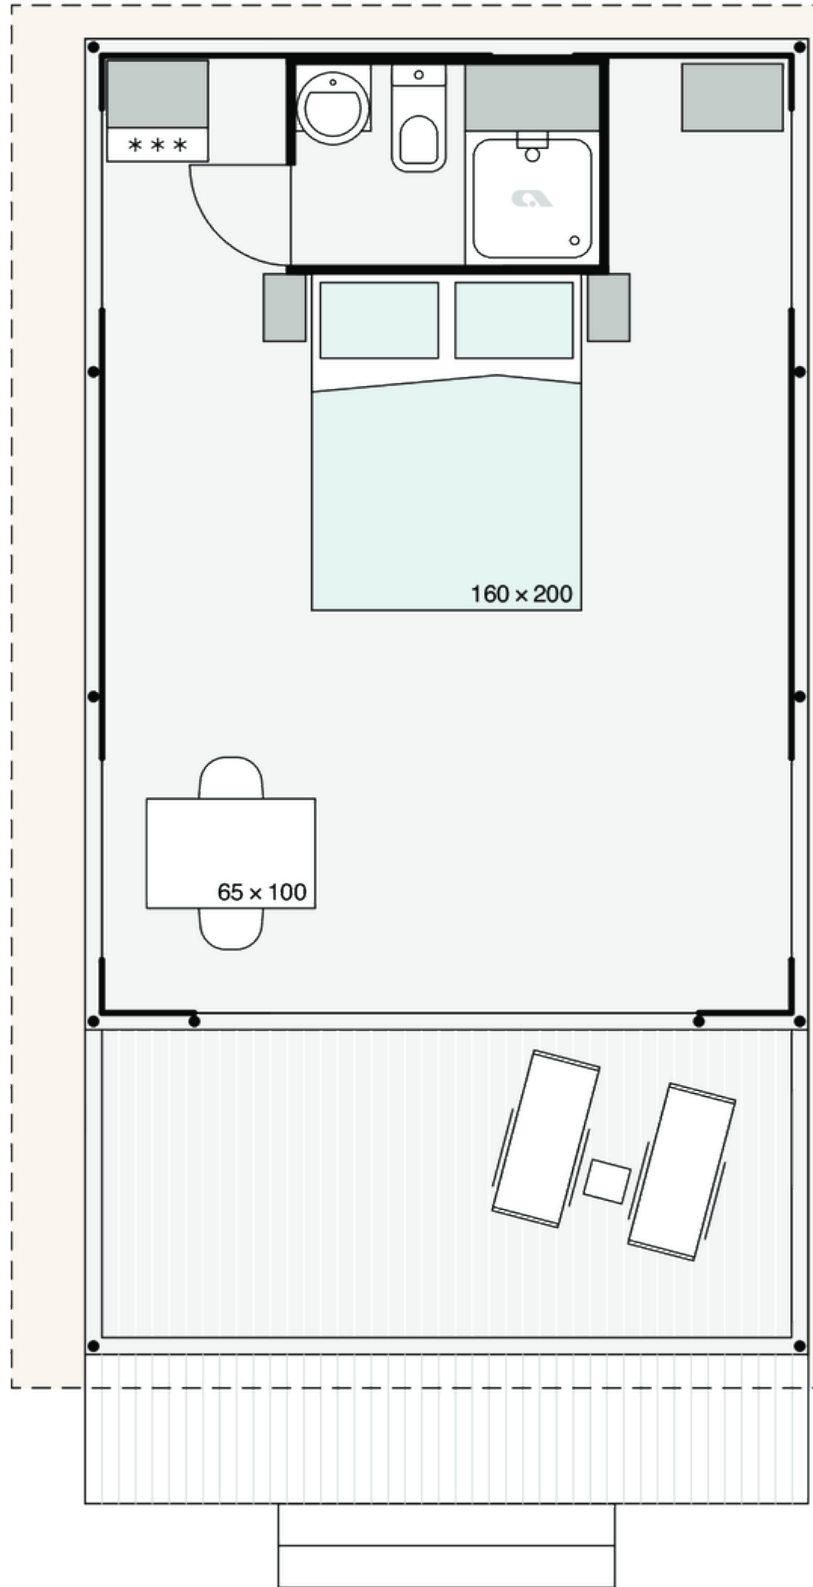

Safari M COUPLE

Facade:

Safari M fasada

Layout:

Safari M Coup

A1 GENERAL

Length interior/exterior	5,68/8,43
Width interior/exterior	4,09/4,92
Height interior/exterior	3,55/4,6
Area	31,12+7
Number of beds	2
Number of bedrooms	1
Number of bathrooms	1
Kitchen	-
Transport length	5,68
Transport width	2,28
Transport height	2,4
Dimension terrace	4,09x1,91

Chassis cover Campshield FR1 20cm	O
Chassis cover Campshield FR1 45cm	O
Chassis cover PVC 45cm	O
Window with mosquito net	X
Internal canvas rolo	X
Front entrance opening section on zipper	X
Side wall opening sections on zipper	O
Mosquito net for entrance opening	O
External cristal PVC rolo with Vecro tape	X
Mosquito net preinstallation on entrance doors	X
Pad lock system	X
Master key for pad lock system	O
Stick for door zipper	X
Detachable front side of the canvas	X
Side opening	X
Winter cover	O
Interior canvas Subrenat CAMP420PC 2I 420g/m2	X
Roof Subrenat CAMP420PC 2I 420g/m2	O

C6 BATHROOM

Shower cabin	90x75
Shower swing doors with security glass	X
Shower PVC wall	X
Shower rail with sliding shower holder	X
Wash-stand with mixer tap	X
Mirror with shelf in bathroom	X
Ceramic toilet with toilet seat	X