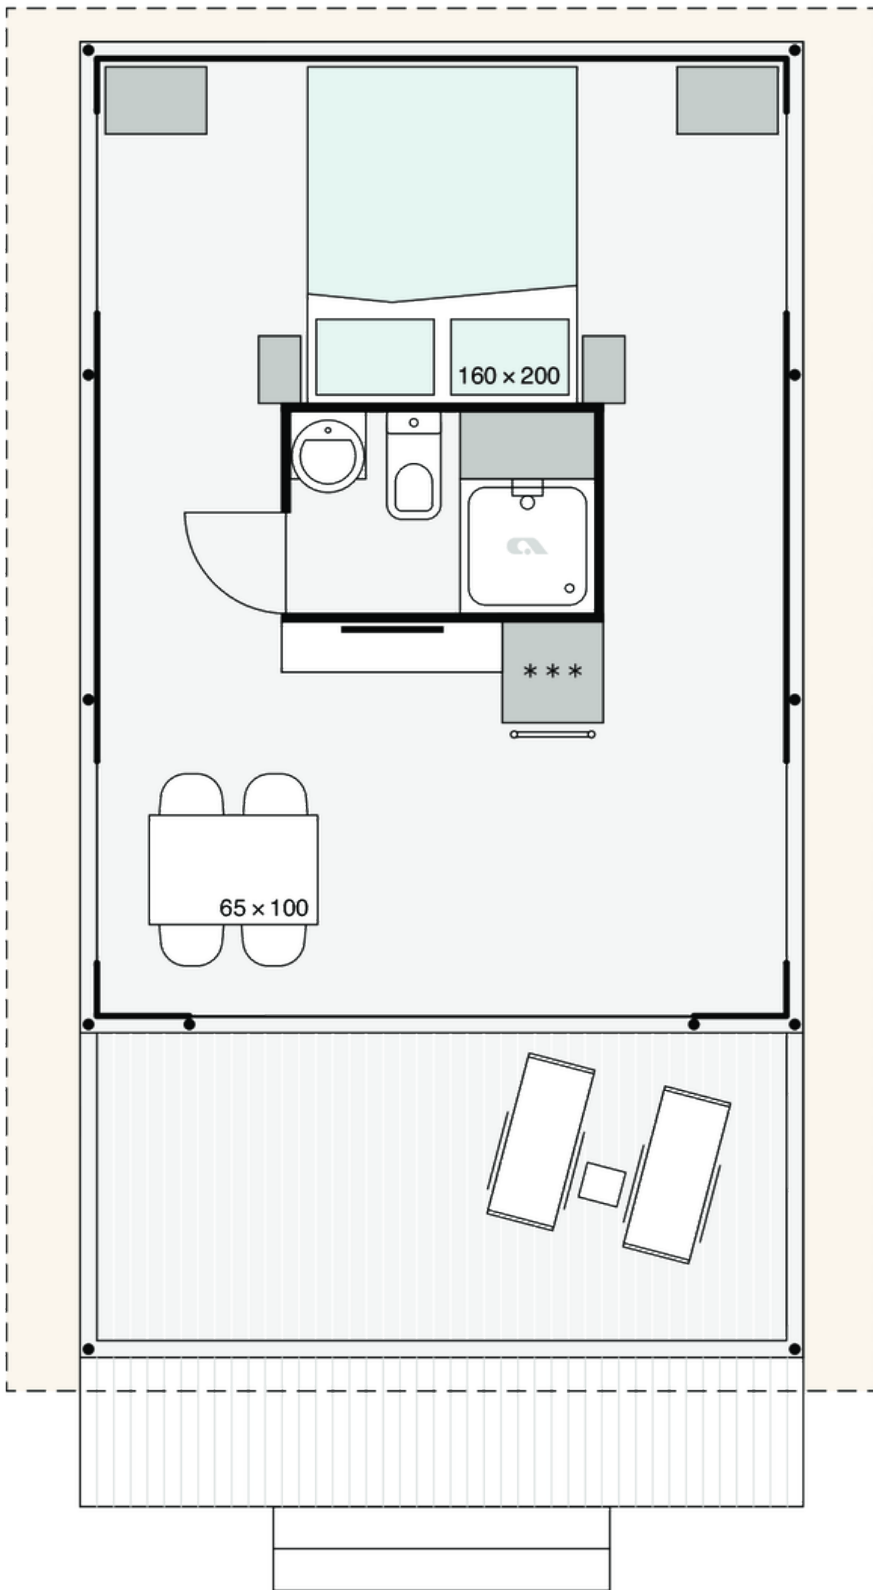

# Safari M COMFORT

**Facade:**

**Safari M fasada**

**Layout:**

**Safari M COMFORT**

**Safari M Comfort**

**A1 GENERAL**

Length interior/exterior	5,68/8,43
Width interior/exterior	4,09/4,92
Height interior/exterior	3,55/4,6
Area	31,12+7
Number of beds	4
Number of bedrooms	2
Number of bathrooms	1
Loft bedroom	X
Kitchen	-
Transport length	5,68
Transport width	2,28
Transport height	2,4
Dimension terrace	4,09x1,91

**B1 CHASSIS**

Inflatable wheels	O
Detachble hook	O
Leveling Feet 1-2%	X
Powder coated steel chassis	X
Cointainer transport kit	O
Anchoring kit	O
Detachble hook with third wheel	O

**B2 FLOOR**

Vynil flooring	X
Moisture resistant CTB-H floor 19 mm with ALU isolation floor foil	X

Chassis cover PVC 20cm	X
Chassis cover Campshield FR1 20cm	O
Chassis cover Campshield FR1 45cm	O
Chassis cover PVC 45cm	O
Window with mosquito net	X
Internal canvas rolo	X
Front entrance opening section on zipper	X
Side wall opening sections on zipper	O
Mosquito net for entrance opening	O
External cristal PVC rolo with Vecro tape	X
Mosquito net preinstallation on entrance doors	X
Pad lock system	X
Master key for pad lock system	O
Stick for door zipper	X
Detachable front side of the canvas	X
Winter cover	O
Interior canvas Subrenat CAMP420PC 2I 420g/m2	X
Roof Subrenat CAMP420PC 2I 420g/m2	O

**C6 BATHROOM**

Shower cabin	90x75
Shower swing doors with security glass	X
Shower PVC wall	X
Shower rail with sliding shower holder	X
Wash-stand with mixer tap	X
Mirror with shelf in bathroom	X
Ceramic toilet with toilet seat	X
PVC toilet tank with saving function	X
Towel holder	X
Toilet roll holder	X
Hangers in bathroom (2 pcs)	X
Hairdryer in bathroom	O
Electrical socket in bathroom	X
Extractor fan in bathroom	X