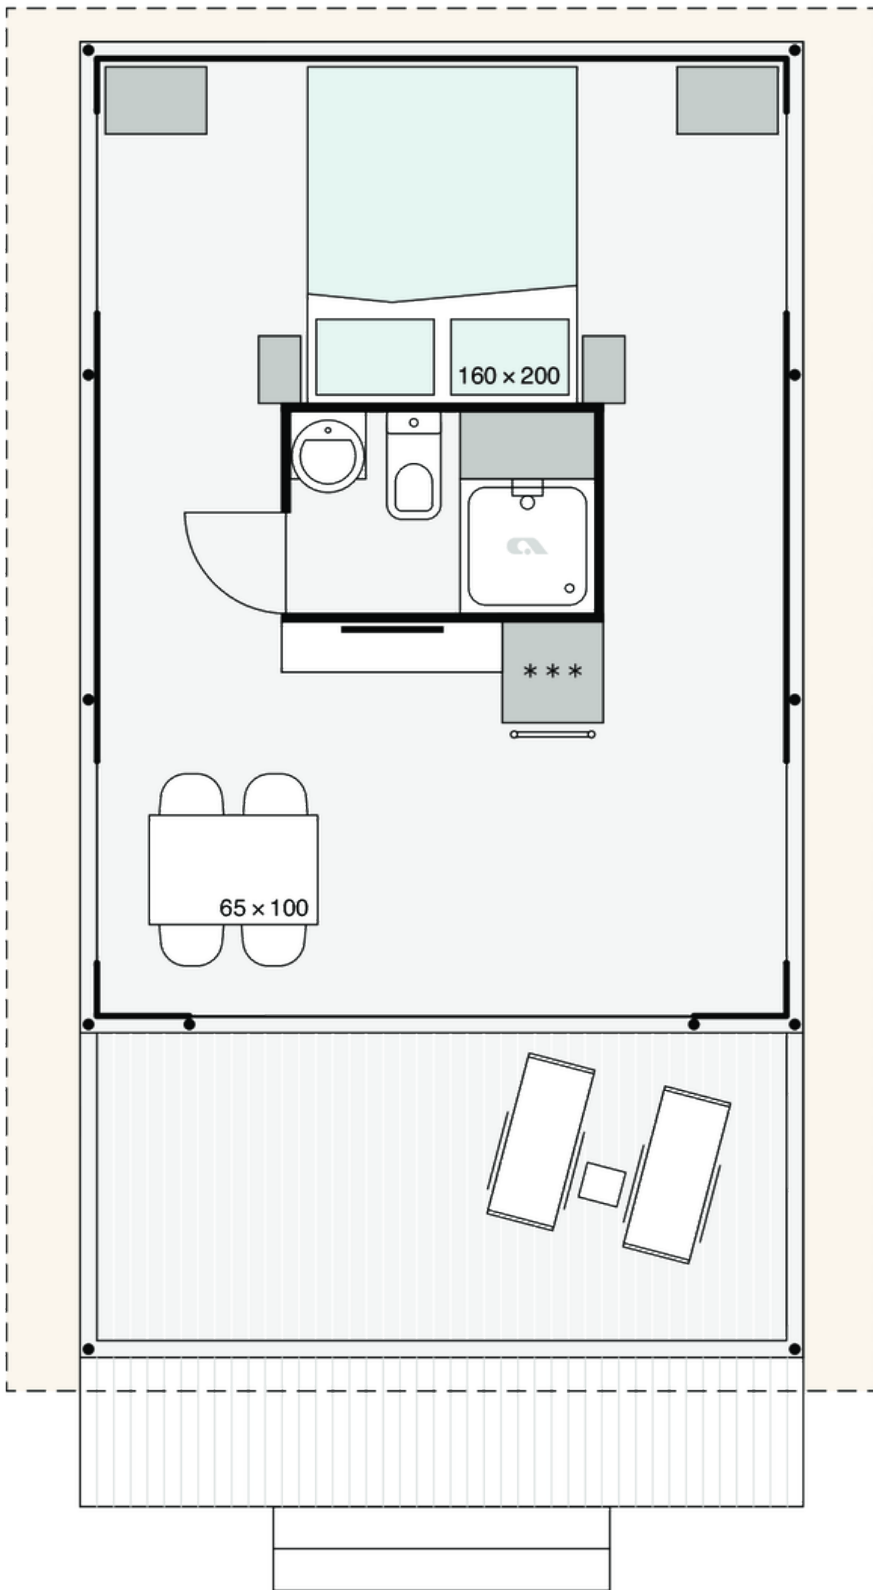

Safari M COMFORT

Facade:

Safari M fasada

Layout:

Safari M COMFORT

Safari M Comfort

A1 GENERAL

Length interior/exterior	5,68/8,43
Width interior/exterior	4,09/4,92
Height interior/exterior	3,55/4,6
Area	31,12+7
Number of beds	4
Number of bedrooms	2
Number of bathrooms	1
Kitchen	-
Loft bedroom	X
Transport length	5,68
Transport width	2,28
Transport height	2,4
Dimension terrace	4,09x1,91

B1 CHASSIS

Powder coated steel chassis	X
Inflatable wheels	O
Cointainer transport kit	O
Detachble hook	O
Leveling Feet	X
Anchoring Kit - Steel rod	O
Anchoring Kit - Steel ancor	O
Detachble hook with third wheel	O