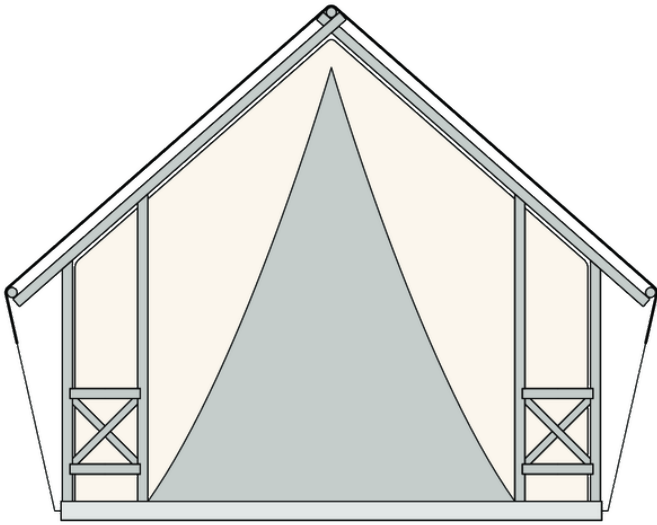

Safari M BASIC

Facade:

Safari M fasada

Layout:

Safari M Bas

A1 GENERAL

Length interior/exterior	5,68/8,43
Width interior/exterior	5/5,83
Height interior/exterior	3,95/5,02
Area	38+7
Number of beds	-
Number of bedrooms	-
Number of bathrooms	-
Loft bedroom	-
Kitchen	-
Transport length	5,68
Transport width	2,28
Transport height	2,4
Dimension terrace	5x1,91

B3 EXTERIOR WALLS

PVC transport protection	X
Sturdy round wooden beams fi 100 mm	X
Powder coated steel connectors	X
100% aluminium foldable pole construction	-
Roof canvas PVC Sattler Complain 745 7M4 640g/m2 (FR)	X
Roof canvas TenCate Campshield FR1 420g/m2 (FR)	O

Interior canvas TenCate Campshield FR2 290g/m2 (FR)	O
Chassis cover PVC 20cm	X
Chassis cover Campshield FR1 20cm	O
Chassis cover Campshield FR1 45cm	O
Chassis cover PVC 45cm	O
Window with mosquito net	X
Internal canvas rolo	X
Front entrance opening section on zipper	X
Side wall opening sections on zipper	O
Mosquito net for entrance opening	O
External cristal PVC rolo with Vecro tape	X
Mosquito net preinstallation on entrance doors	X
Pad lock system	X
Master key for pad lock system	O
Stick for door zipper	X
Detachable front side of the canvas	X
Winter cover	O
Interior canvas Subrenat CAMP420PC 2I 420g/m2	X
Roof Subrenat CAMP420PC 2I 420g/m2	O