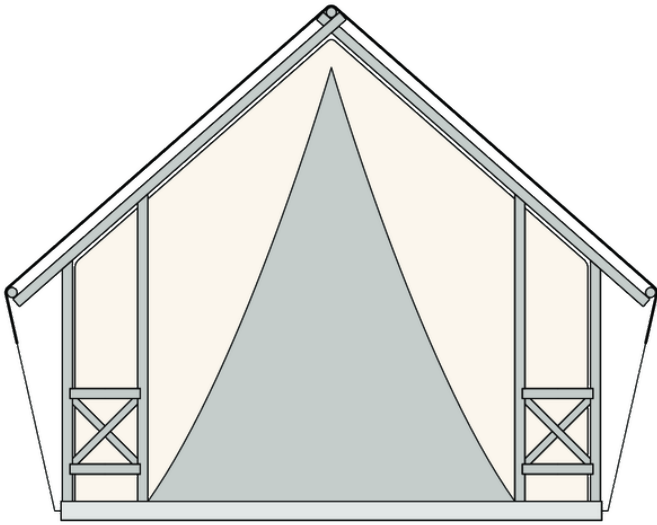

# Safari M BASIC

**Facade:**

**Safari M fasada**

**Layout:**

**Safari M Bas**

**A1 GENERAL**

Length interior/exterior	5,68/8,43
Width interior/exterior	5/5,83
Height interior/exterior	3,95/5,02
Area	38+7
Number of beds	-
Number of bedrooms	-
Number of bathrooms	-
Loft bedroom	-
Kitchen	-
Transport length	5,68
Transport width	2,28
Transport height	2,4
Dimension terrace	5x1,91

**B1 CHASSIS**

Inflatable wheels	O
Detachble hook	O
Leveling Feet 1-2%	X
Powder coated steel chassis	X
Cointainer transport kit	O
Anchoring kit	O
Detachble hook with third wheel	O

**B2 FLOOR**

Vynil flooring	X
Moisture resistant CTB-H floor 19 mm with ALU isolation floor foil	X

**B3 EXTERIOR WALLS**

PVC transport protection	X
Sturdy round wooden beams fi 100 mm	X
Powder coated steel connectors	X
100% aluminium foldable pole construction	-
Roof canvas PVC Sattler Complain 745 7M4 640g/m2 (FR)	X
Roof canvas TenCate Campshield FR1 420g/m2 (FR)	O

Interior canvas TenCate Campshield FR2 290g/m2 (FR)	O
Chassis cover PVC 20cm	X
Chassis cover Campshield FR1 20cm	O
Chassis cover Campshield FR1 45cm	O
Chassis cover PVC 45cm	O
Window with mosquito net	X
Internal canvas rolo	X
Front entrance opening section on zipper	X
Side wall opening sections on zipper	O
Mosquito net for entrance opening	O
External cristal PVC rolo with Vecro tape	X
Mosquito net preinstallation on entrance doors	X
Pad lock system	X
Master key for pad lock system	O
Stick for door zipper	X
Detachable front side of the canvas	X
Winter cover	O
Interior canvas Subrenat CAMP420PC 2I 420g/m2	X
Roof Subrenat CAMP420PC 2I 420g/m2	O