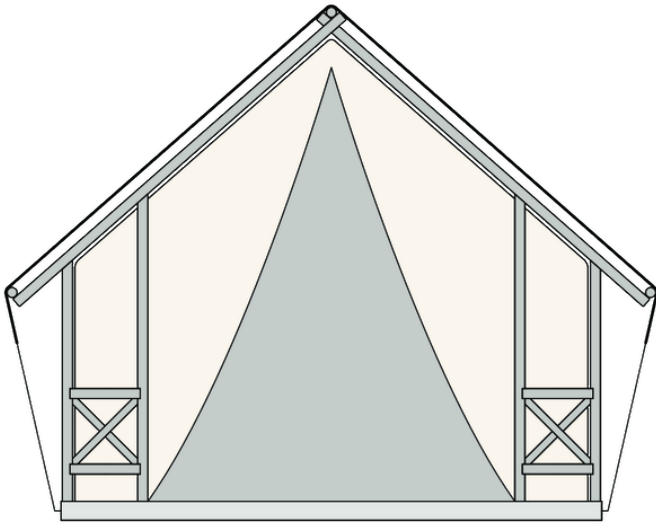

# Safari M BASIC

**Facade:**

**Safari M fasada**

**Layout:**

**Safari M Bas**

**A1 GENERAL**

Length interior/exterior	5,68/8,43
Width interior/exterior	5/5,83
Height interior/exterior	3,95/5,02
Area	38+7
Number of beds	-
Number of bedrooms	-
Number of bathrooms	-
Loft bedroom	-
Kitchen	-
Transport length	5,68
Transport width	2,28
Transport height	2,4
Dimension terrace	5x1,91

**B1 CHASSIS**

Inflatable wheels	O
Detachble hook	O
Leveling Feet 1-2%	X
Powder coated steel chassis	X
Cointainer transport kit	O
Anchoring kit	O
Detachble hook with third wheel	O

**B2 FLOOR**

Vynil flooring	X
Moisture resistant CTB-H floor 19 mm with ALU isolation floor foil	X

**B3 EXTERIOR WALLS**

PVC transport protection	X
Sturdy round wooden beams fi 100 mm	X
Powder coated steel connectors	X
100% aluminium foldable pole construction	-
Roof canvas PVC Sattler Complain 745 7M4 640g/m2 (FR)	X
Roof canvas TenCate Campshield FR1 420g/m2 (FR)	O

Interior canvas TenCate Campshield FR2 290g/m2 (FR)	O
Chassis cover PVC 20cm	X
Chassis cover Campshield FR1 20cm	O
Chassis cover Campshield FR1 45cm	O
Chassis cover PVC 45cm	O
Window with mosquito net	X
Internal canvas rolo	X
Front entrance opening section on zipper	X
Side wall opening sections on zipper	O
Mosquito net for entrance opening	O
External cristal PVC rolo with Vecro tape	X
Mosquito net preinstallation on entrance doors	X
Pad lock system	X
Master key for pad lock system	O
Stick for door zipper	X
Detachable front side of the canvas	X
Winter cover	O
Interior canvas Subrenat CAMP420PC 2I 420g/m2	X
Roof Subrenat CAMP420PC 2I 420g/m2	O