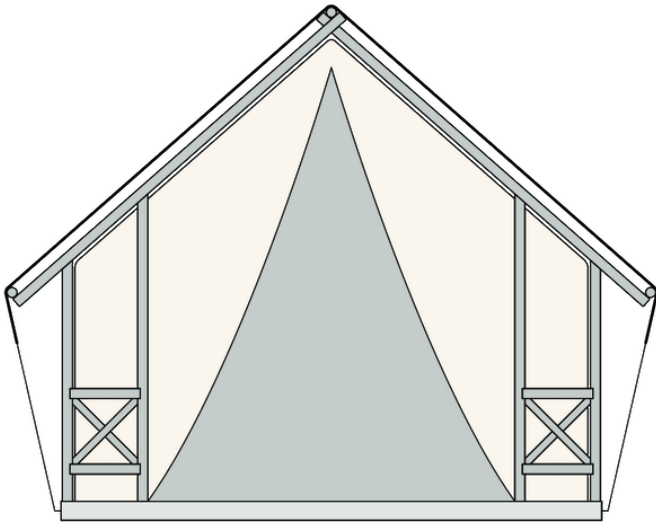

Safari M BASIC

Facade:

Safari M fasada

Layout:

Safari M Bas

A1 GENERAL

Length interior/exterior	5,68/8,43
Width interior/exterior	5/5,83
Height interior/exterior	3,95/5,02
Area	38+7
Number of beds	-
Number of bedrooms	-
Number of bathrooms	-
Kitchen	-
Loft bedroom	-
Transport length	5,68
Transport width	2,28
Transport height	2,4
Dimension terrace	5x1,91

B1 CHASSIS

Powder coated steel chassis	X
Inflatable wheels	O
Cointainer transport kit	O
Detachble hook	O
Leveling Feet	X
Anchoring Kit - Steel rod	O
Anchoring Kit - Steel ancor	O
Detachble hook with third wheel	O

Safari M BASIC

Chassis cover Campshield FR1 45cm	O
Sturdy round wooden beams fi 100 mm	X
100% aluminium foldable pole construction	-
Powder coated steel connectors	X
Roof canvas PVC Sattler Complain 745 7M4 640g/m2 (FR)	X
Roof canvas TenGate Campshield FR1 420g/m2 (FR)	O
Interior canvas TenGate Campshield FR2 290g/m2 (FR)	O
Window with mosquito net	X
Internal canvas rolo	X
External cristal PVC rolo with Vecro tape	X
Front entrance opening section on zipper	X
Side wall opening sections on zipper	O
Mosquito net for entrance opening	O
Pad lock system	X
Master key for pad lock system	O
Winter cover	O
Stick for door zipper	X
Roof Subrenat CAMP420PC 2I 420g/m2	O
Interior canvas Subrenat CAMP420PC 2I 420g/m2	X
Detachable front side of the canvas	X