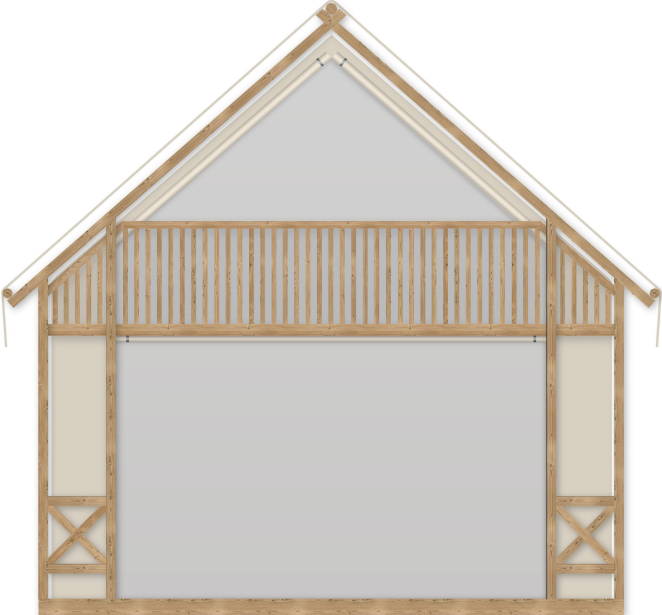

Safari L LOFT FAMILY+

Facade:

Layout:

Layout 2:

A1 GENERAL

Length interior/exterior	5,68/8,43
Width interior/exterior	5/6,16
Height interior/exterior	2,05/5,48
Area	38+27,7
Number of beds	6
Number of bedrooms	3
Number of bathrooms	1
Loft bedroom	X
Kitchen	X
Transport length	5,68
Transport width	2,28
Transport height	2,4
Dimension terrace	5x1,91
Length	5,68

Interior canvas TenCate Campshield FR2 290g/m2 (FR)	O
Chassis cover PVC 20cm	X
Chassis cover Campshield FR1 20cm	O
Chassis cover Campshield FR1 45cm	O
Chassis cover PVC 45cm	O
Window with mosquito net	X
Internal canvas rolo	X
Front entrance opening section on zipper	X
Side wall opening sections on zipper	O
Mosquito net for entrance opening	O
External cristal PVC rolo with Vecro tape	X
Mosquito net preinstallation on entrance doors	X
Pad lock system	X
Master key for pad lock system	O
Side wall opening sections on zipper - safety exit	X
Detachable front side of the canvas	X
Winter cover	O
Interior canvas Subrenat CAMP420PC 2I 420g/m2	X
Roof Subrenat CAMP420PC 2I 420g/m2	O