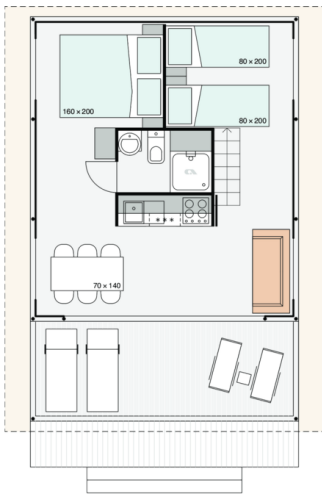

Safari L LOFT FAMILY+

Facade:

Loft L Family+ fasada

Layout:

Loft L Family+

Layout 2:

Loft L Family+ mansarda

A1 GENERAL

Length interior/exterior	5,68/8,43
Width interior/exterior	5/6,16
Height interior/exterior	2,05/5,48
Area	38+27,7
Number of beds	6
Number of bedrooms	3
Number of bathrooms	1
Loft bedroom	X
Kitchen	X
Transport length	5,68
Transport width	2,28
Transport height	2,4
Dimension terrace	5x1,91