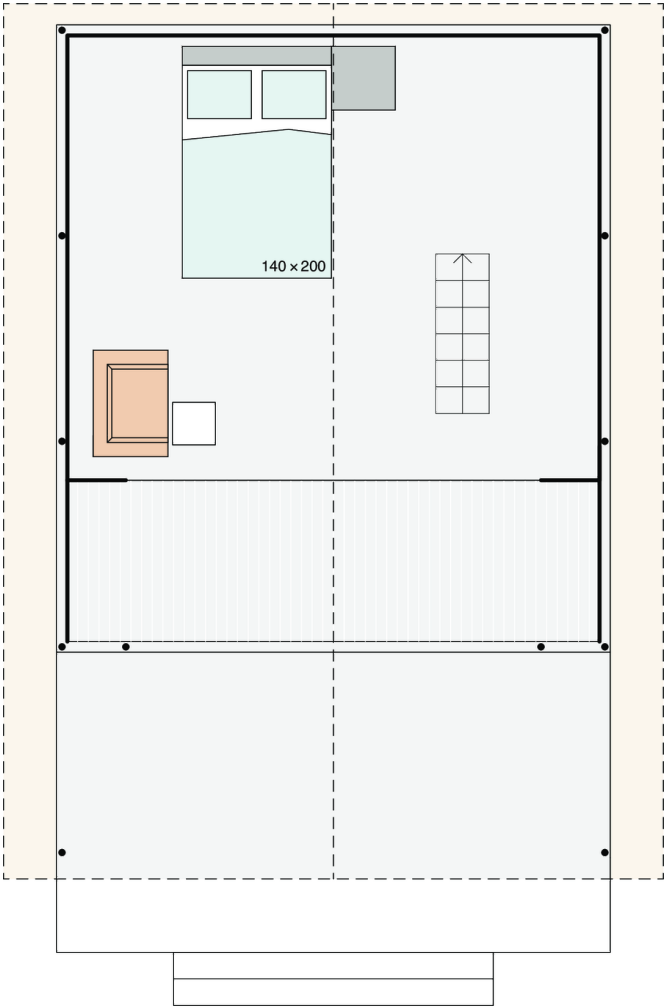

Safari L LOFT FAMILY+

Facade:

Loft L Family+ fasada

Layout:

Loft L Family+

Layout 2:

Loft L Family+ mansarda

A1 GENERAL

Length interior/exterior	5,68/8,43
Width interior/exterior	5/6,16
Height interior/exterior	2,05/5,48
Area	38+27,7
Number of beds	6
Number of bedrooms	3
Number of bathrooms	1
Loft bedroom	X
Kitchen	X
Transport length	5,68
Transport width	2,28
Transport height	2,4
Dimension terrace	5x1,91