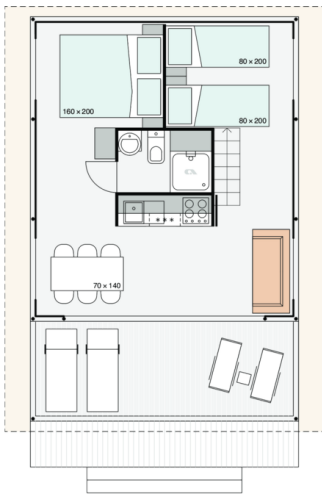

Safari L LOFT FAMILY+

Facade:

Loft L Family+ fasada

Layout:

Loft L Family+

Layout 2:

Loft L Family+ mansarda

A1 GENERAL

Length interior/exterior	5,68/8,43
Width interior/exterior	5/6,16
Height interior/exterior	2,05/5,48
Area	38+27,7
Number of beds	6
Number of bedrooms	3
Number of bathrooms	1
Kitchen	X
Loft bedroom	X
Transport length	5,68
Transport width	2,28
Transport height	2,4
Dimension terrace	5x1,91