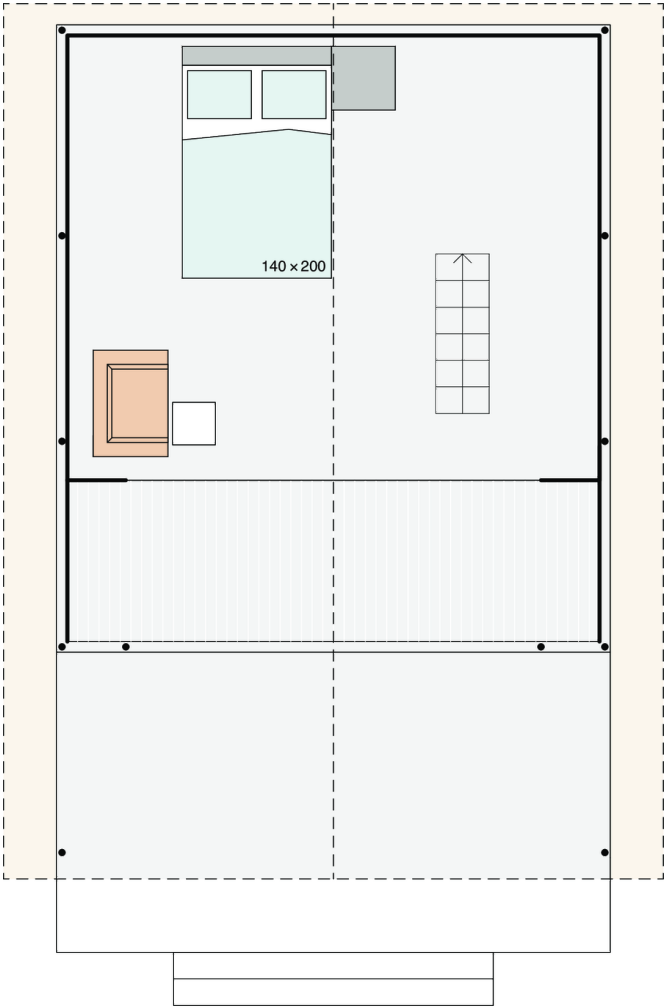

Safari L LOFT FAMILY+

Facade:

Loft L Family+ fasada

Layout:

Loft L Family+

Layout 2:

Loft L Family+ mansarda

A1 GENERAL

Length interior/exterior	5,68/8,43
Width interior/exterior	5/6,16
Height interior/exterior	2,05/5,48
Area	38+27,7
Number of beds	6
Number of bedrooms	3
Number of bathrooms	1
Kitchen	X
Loft bedroom	X
Transport length	5,68
Transport width	2,28
Transport height	2,4
Dimension terrace	5x1,91