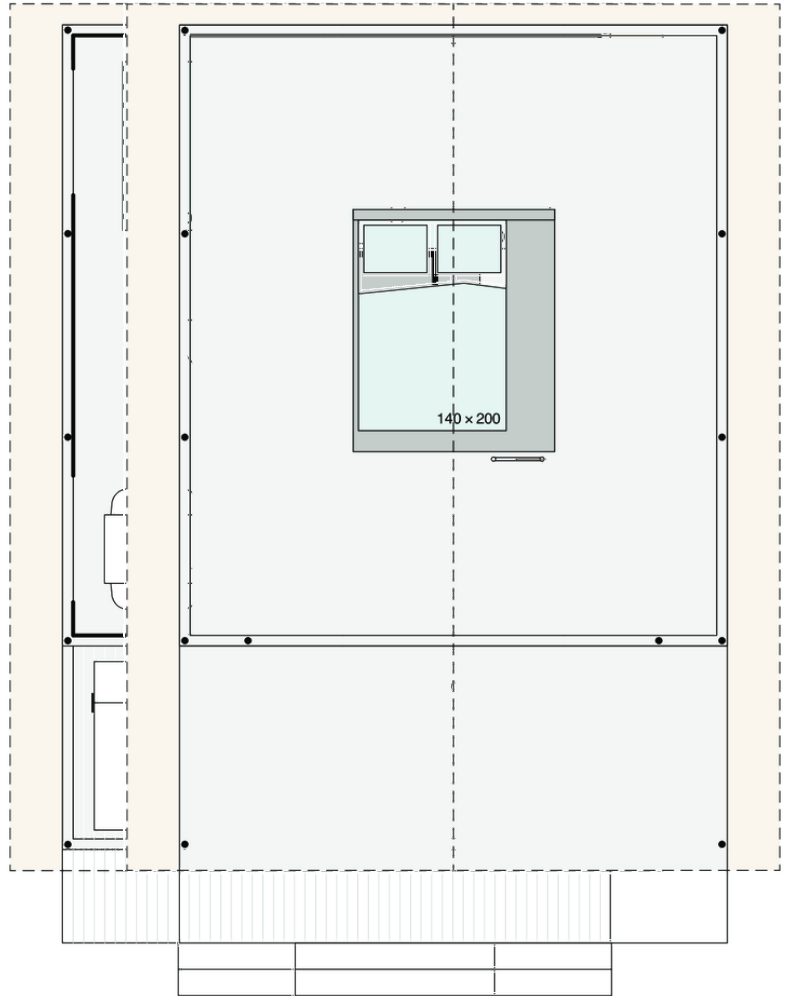

Safari L FAMILY+

Facade:

Safari L fasada

Layout Layout 2:

Safari L Family+ mansarda

A1 GENERAL

Length interior/exterior	5,68/8,43
Width interior/exterior	5/5,83
Height interior/exterior	3,95/5,02
Area	38+7
Number of beds	6
Number of bedrooms	3
Number of bathrooms	1
Loft bedroom	X
Kitchen	X
Transport length	5,68
Transport width	2,28
Transport height	2,4
Dimension terrace	5x1,91