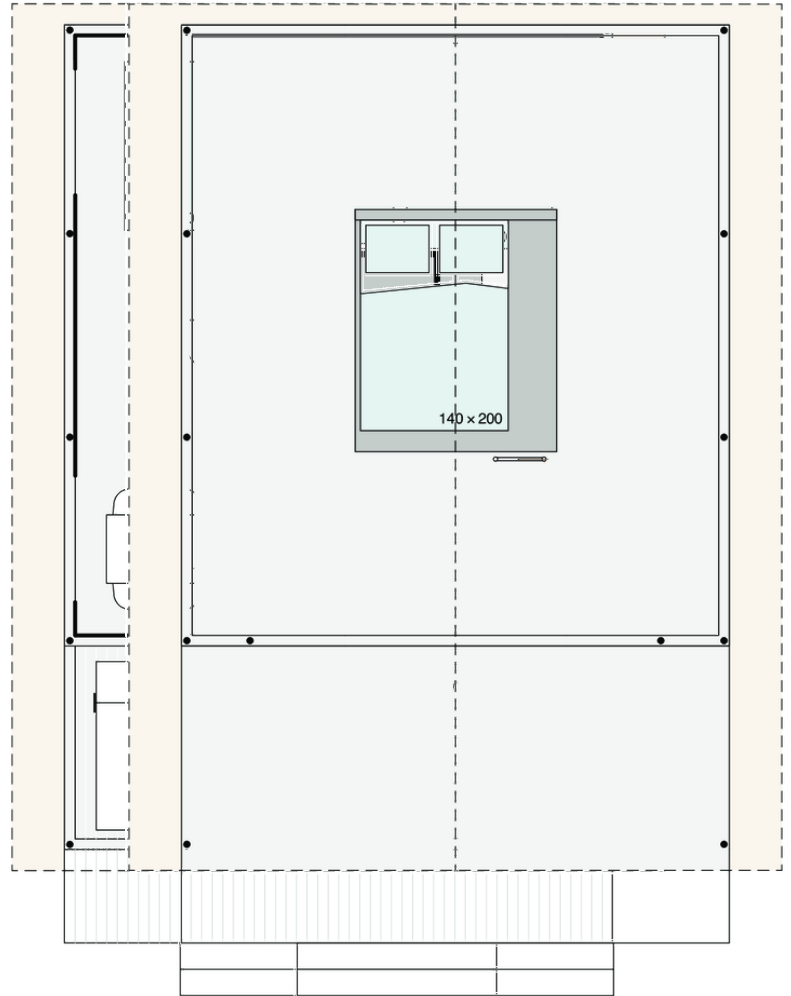

Safari L FAMILY+

Facade:

Safari L fasada

Layout Layout 2:

Safari L Family+ mansarda

A1 GENERAL

Length interior/exterior	5,68/8,43
Width interior/exterior	5/5,83
Height interior/exterior	3,95/5,02
Area	38+7
Number of beds	6
Number of bedrooms	3
Number of bathrooms	1
Loft bedroom	X
Kitchen	X
Transport length	5,68
Transport width	2,28
Transport height	2,4
Dimension terrace	5x1,91