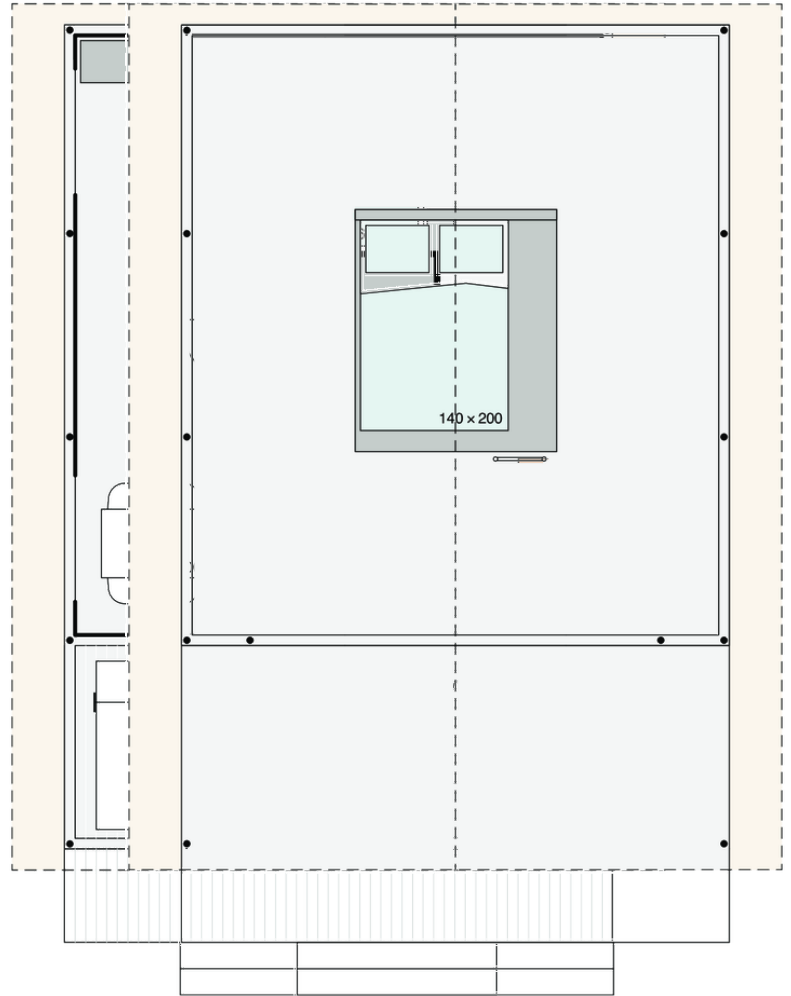

Safari L COMFORT+

Facade:

Safari L fasada

LayoutLayout 2:

Safari L Comfort+ mansarda

A1 GENERAL

Length interior/exterior	5,68/8,43
Width interior/exterior	5/5,83
Height interior/exterior	3,95/5,02
Area	38+7
Number of beds	4
Number of bedrooms	2
Number of bathrooms	1
Loft bedroom	X
Kitchen	X
Transport length	5,68
Transport width	2,28
Transport height	2,4
Dimension terrace	5x1,91