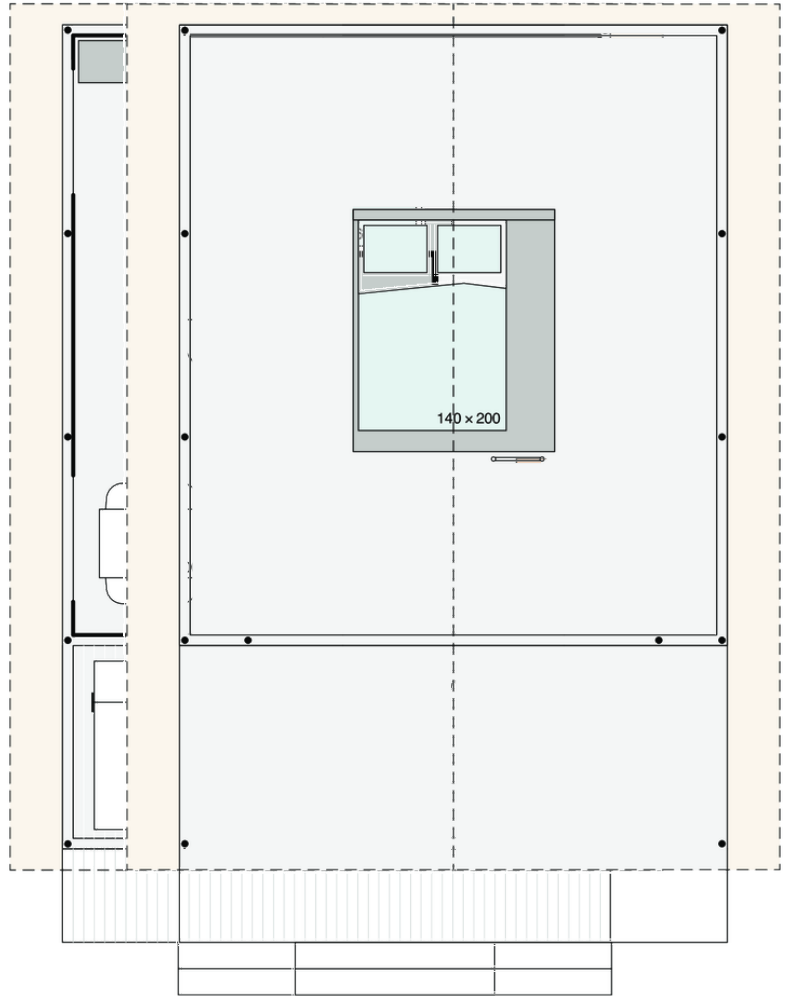

Safari L COMFORT+

Facade:

Safari L fasada

LayoutLayout 2:

Safari L Comfort+ mansarda

A1 GENERAL

Length interior/exterior	5,68/8,43
Width interior/exterior	5/5,83
Height interior/exterior	3,95/5,02
Area	38+7
Number of beds	4
Number of bedrooms	2
Number of bathrooms	1
Loft bedroom	X
Kitchen	X
Transport length	5,68
Transport width	2,28
Transport height	2,4
Dimension terrace	5x1,91