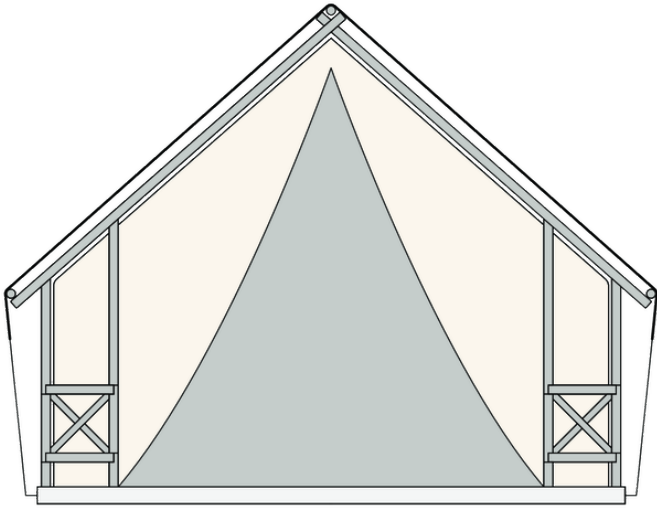

Safari L BASIC

Facade:

Safari L fasada

Layout:

Safari L Ba

A1 GENERAL

Length interior/exterior	5,68/8,43
Width interior/exterior	5/5,83
Height interior/exterior	3,95/5,02
Area	38+7
Number of beds	-
Number of bedrooms	-
Number of bathrooms	-
Loft bedroom	-
Kitchen	-
Transport length	5,68
Transport width	2,28
Transport height	2,4
Dimension terrace	5x1,91

B3 EXTERIOR WALLS

PVC transport protection	X
Sturdy round wooden beams fi 100 mm	X
Powder coated steel connectors	X
100% aluminium foldable pole construction	-
Roof canvas PVC Sattler Complain 745 7M4 640g/m2 (FR)	X
Roof canvas TenCate Campshield FR1 420g/m2 (FR)	O

Interior canvas TenCate Campshield FR2 290g/m2 (FR)	O
Chassis cover PVC 20cm	X
Chassis cover Campshield FR1 20cm	O
Chassis cover Campshield FR1 45cm	O
Chassis cover PVC 45cm	O
Window with mosquito net	X
Internal canvas rolo	X
Front entrance opening section on zipper	X
Side wall opening sections on zipper	O
Mosquito net for entrance opening	O
External cristal PVC rolo with Vecro tape	X
Mosquito net preinstallation on entrance doors	X
Pad lock system	X
Master key for pad lock system	O
Stick for door zipper	X
Detachable front side of the canvas	X
Winter cover	O
Interior canvas Subrenat CAMP420PC 2I 420g/m2	X
Roof Subrenat CAMP420PC 2I 420g/m2	O