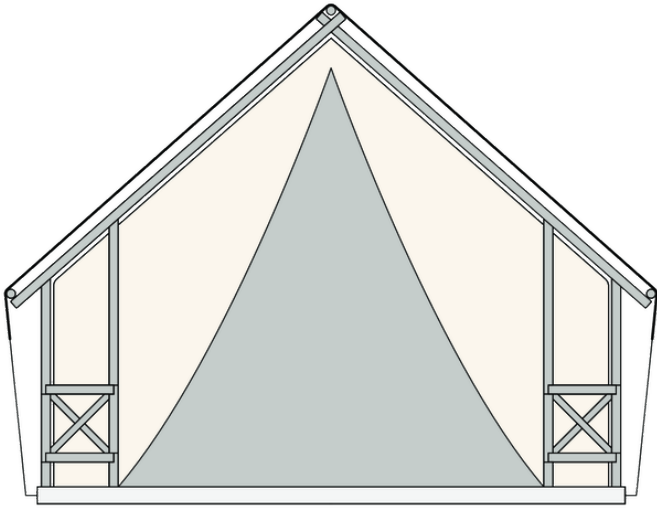

# Safari L BASIC

**Facade:**

**Safari L fasada**

**Layout:**

**Safari L Ba**

**A1 GENERAL**

Length interior/exterior	5,68/8,43
Width interior/exterior	5/5,83
Height interior/exterior	3,95/5,02
Area	38+7
Number of beds	-
Number of bedrooms	-
Number of bathrooms	-
Kitchen	-
Loft bedroom	-
Transport length	5,68
Transport width	2,28
Transport height	2,4
Dimension terrace	5x1,91

**B1 CHASSIS**

Powder coated steel chassis	X
Inflatable wheels	O
Cointainer transport kit	O
Detachble hook	O
Leveling Feet	X
Anchoring Kit - Steel rod	O
Anchoring Kit - Steel ancor	O
Detachble hook with third wheel	O

Chassis cover Campshield FR1 45cm	O
Sturdy round wooden beams fi 100 mm	X
100% aluminium foldable pole construction	-
Powder coated steel connectors	X
Roof canvas PVC Sattler Complain 745 7M4 640g/m2 (FR)	X
Roof canvas TenGate Campshield FR1 420g/m2 (FR)	O
Interior canvas TenGate Campshield FR2 290g/m2 (FR)	O
Window with mosquito net	X
Internal canvas rolo	X
External cristal PVC rolo with Vecro tape	X
Front entrance opening section on zipper	X
Side wall opening sections on zipper	O
Mosquito net for entrance opening	O
Pad lock system	X
Master key for pad lock system	O
Winter cover	O
Stick for door zipper	X
Roof Subrenat CAMP420PC 2I 420g/m2	O
Interior canvas Subrenat CAMP420PC 2I 420g/m2	X
Detachable front side of the canvas	X