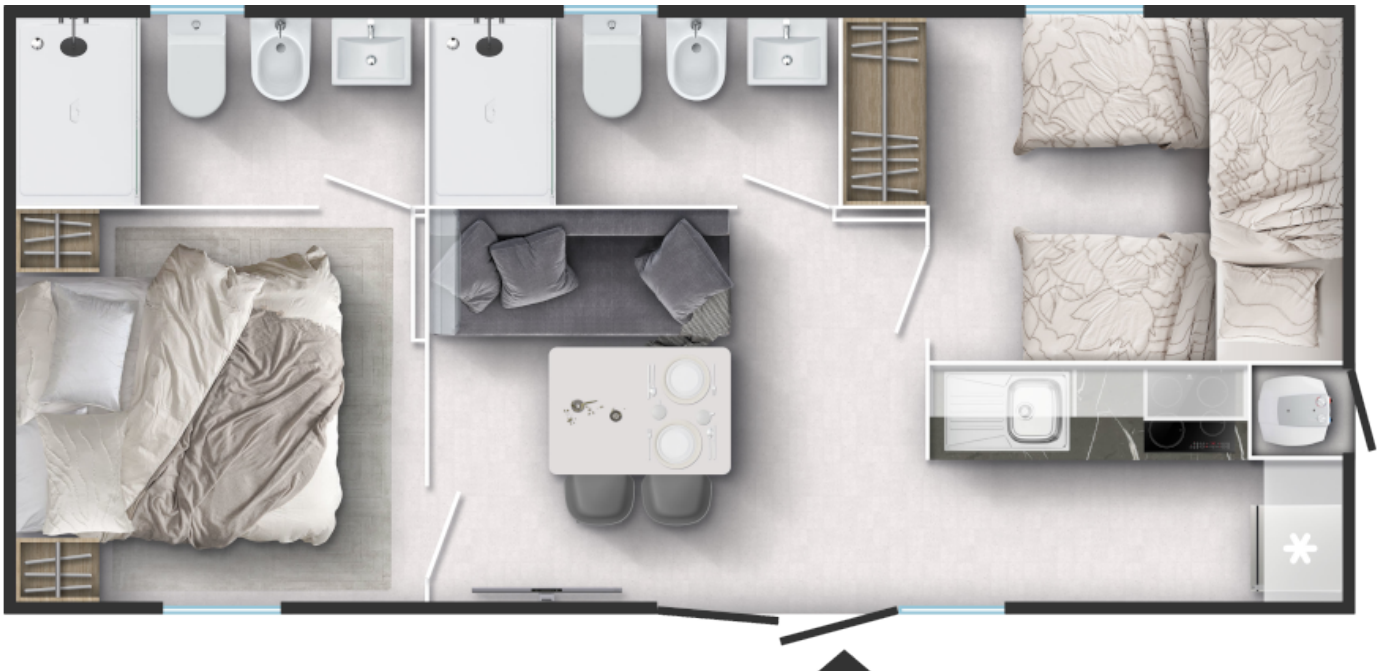

MLine Pure 854 F22

Facade:

Layout:

A1 GENERAL

Area	34,00
Number of beds	4+1
Number of bedrooms	2
Number of bathrooms	2
Height	3,45
Length	8,50
Width	4,00

B1 CHASSIS

100% Galvanized Steel Chassis with leveling feet	X
Inflatable wheels	X
Detachable hook	X

C3 MASTER BEDROOM

Safe in master bedroom	O
Double bed with slatted bed base	160 X 200
Foam mattresses (25 kg/m ²) in master bedroom	X

Foam mattresses (35 kg/m ²) in master bedroom	O
Upholstered bed in master bedroom	O
Ottoman upholstered bed in master bedroom	O
Wooden bed upholstery in master bedroom	O
Ottoman bed with wooden upholstery in master bedroom	O
Wooden headboard in master bedroom	X
Upholstered headboard in master bedroom	O
Extra wooden headboard in master bedroom	O
Extra headboard in textile in master bedroom	O
Bedside tables in master bedroom	X
Cupboards over the bed in master bedroom	O
Wardrobe in master bedroom	X
Hangers in master bedroom (2 pcs)	X
Mirror in master bedroom	O
Reading LED lights in master bedroom	X
USB charging modules in master bedroom (2 x C, 2 x A)	O
Built-in ceiling spot LED lights in master bedroom with 2-way switch	X
Electrical sockets in master bedroom (2x)	X
UTP socket in master bedroom	O
TV module in master bedroom (1x TV socket, 2x socket)	O