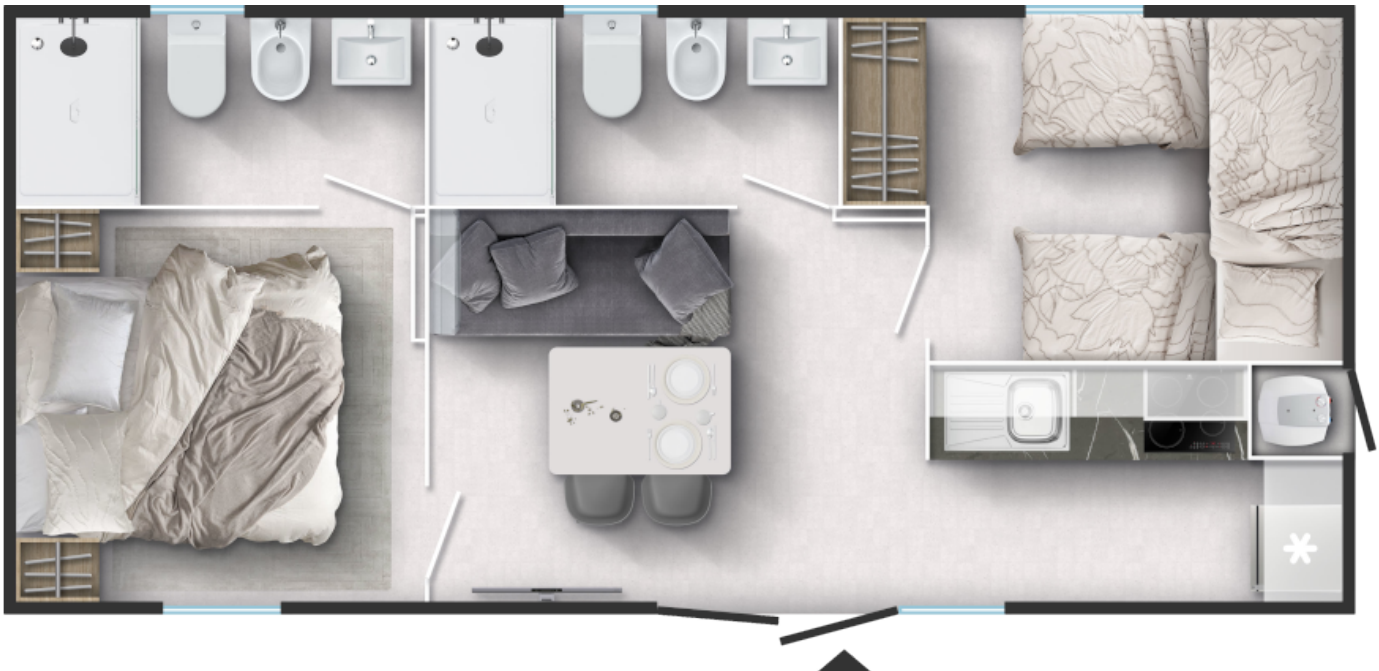

# MLine Pure 854 F22

**Facade:**

**Layout:**

**A1 GENERAL**

Area	34,00
Number of beds	4+1
Number of bedrooms	2
Number of bathrooms	2
Height	3,45
Length	8,50
Width	4,00

**B1 CHASSIS**

100% Galvanized Steel Chassis with leveling feet	X
Inflatable wheels	X
Detachable hook	X

## C3 MASTER BEDROOM

Safe in master bedroom	O
Double bed with slatted bed base	160 X 200
Foam mattresses (25 kg/m <sup>2</sup> ) in master bedroom	X

Foam mattresses (35 kg/m <sup>2</sup> ) in master bedroom	O
Upholstered bed in master bedroom	O
Ottoman upholstered bed in master bedroom	O
Wooden bed upholstery in master bedroom	O
Ottoman bed with wooden upholstery in master bedroom	O
Wooden headboard in master bedroom	X
Upholstered headboard in master bedroom	O
Extra wooden headboard in master bedroom	O
Extra headboard in textile in master bedroom	O
Bedside tables in master bedroom	X
Cupboards over the bed in master bedroom	O
Wardrobe in master bedroom	X
Hangers in master bedroom (2 pcs)	X
Mirror in master bedroom	O
Reading LED lights in master bedroom	X
USB charging modules in master bedroom (2 x C, 2 x A)	O
Built-in ceiling spot LED lights in master bedroom with 2-way switch	X
Electrical sockets in master bedroom (2x)	X
UTP socket in master bedroom	O
TV module in master bedroom (1x TV socket, 2x socket)	O