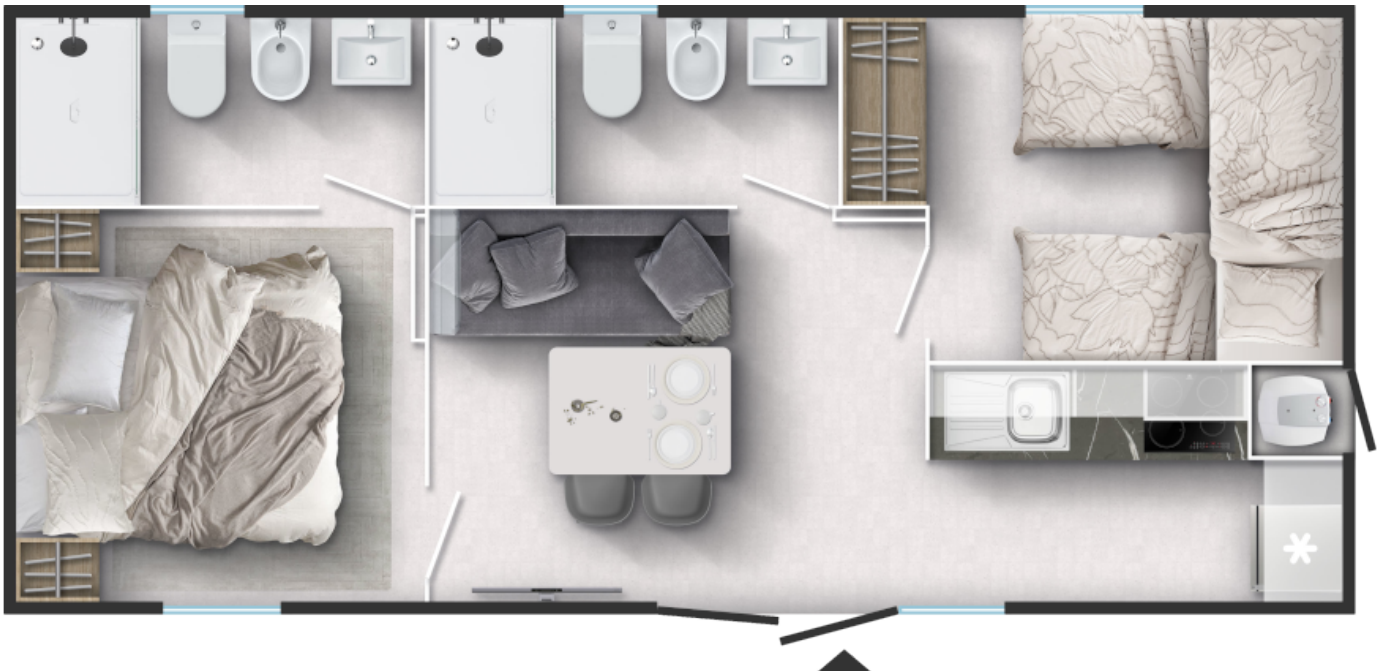

MLine Pure 854 F22

Facade:

Layout:

A1 GENERAL

Area	34,00
Number of beds	4+1
Number of bedrooms	2
Number of bathrooms	2
Height	3,45
Length	8,50
Width	4,00

B1 CHASSIS

100% Galvanized Steel Chassis with leveling feet	X
Inflatable wheels	X
Detachable hook	X

C3 MASTER BEDROOM

Safe in master bedroom	O
Double bed with slatted bed base	160 X 200
Foam mattresses (25 kg/m ²) in master bedroom	X

Foam mattresses (35 kg/m ²) in master bedroom	O
Upholstered bed in master bedroom	O
Ottoman upholstered bed in master bedroom	O
Wooden bed upholstery in master bedroom	O
Ottoman bed with wooden upholstery in master bedroom	O
Wooden headboard in master bedroom	X
Upholstered headboard in master bedroom	O
Extra wooden headboard in master bedroom	O
Extra headboard in textile in master bedroom	O
Bedside tables in master bedroom	X
Cupboards over the bed in master bedroom	O
Wardrobe in master bedroom	X
Hangers in master bedroom (2 pcs)	X
Mirror in master bedroom	O
Reading LED lights in master bedroom	X
USB charging modules in master bedroom (2 x C, 2 x A)	O
Built-in ceiling spot LED lights in master bedroom with 2-way switch	X
Electrical sockets in master bedroom (2x)	X
UTP socket in master bedroom	O
TV module in master bedroom (1x TV socket, 2x socket)	O

Wardrobe in children's bedroom	X
Reading LED lights in children's bedroom	X
USB charging module in children's bedroom (1x C, 1x A)	O
Built-in ceiling spot LED lights in children's bedroom with 1-way switch	X
Electrical socket in children's bedroom	X