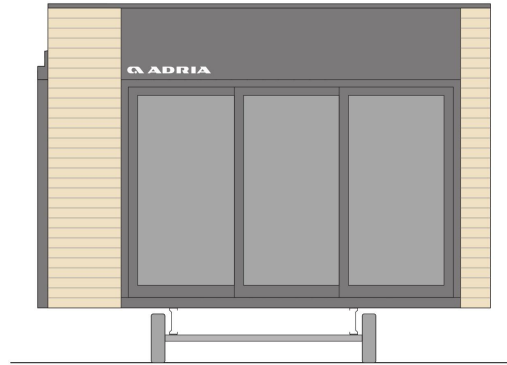

Mline 905 R22

Facade:

MLine 905 R22

Facade 2:

MLine 905 R22

Layout:

MLine 905 R22

A1 GENERAL

Area	40,50
Number of beds	4+1
Number of bedrooms	2
Number of bathrooms	2
Height	3,45
Length	9,00
Width	4,5

B1 CHASSIS

100% Galvanized Steel Chassis with leveling feet	X
Inflatable wheels	X
Detachable hook	X
Leveling Feet 1-2%	X