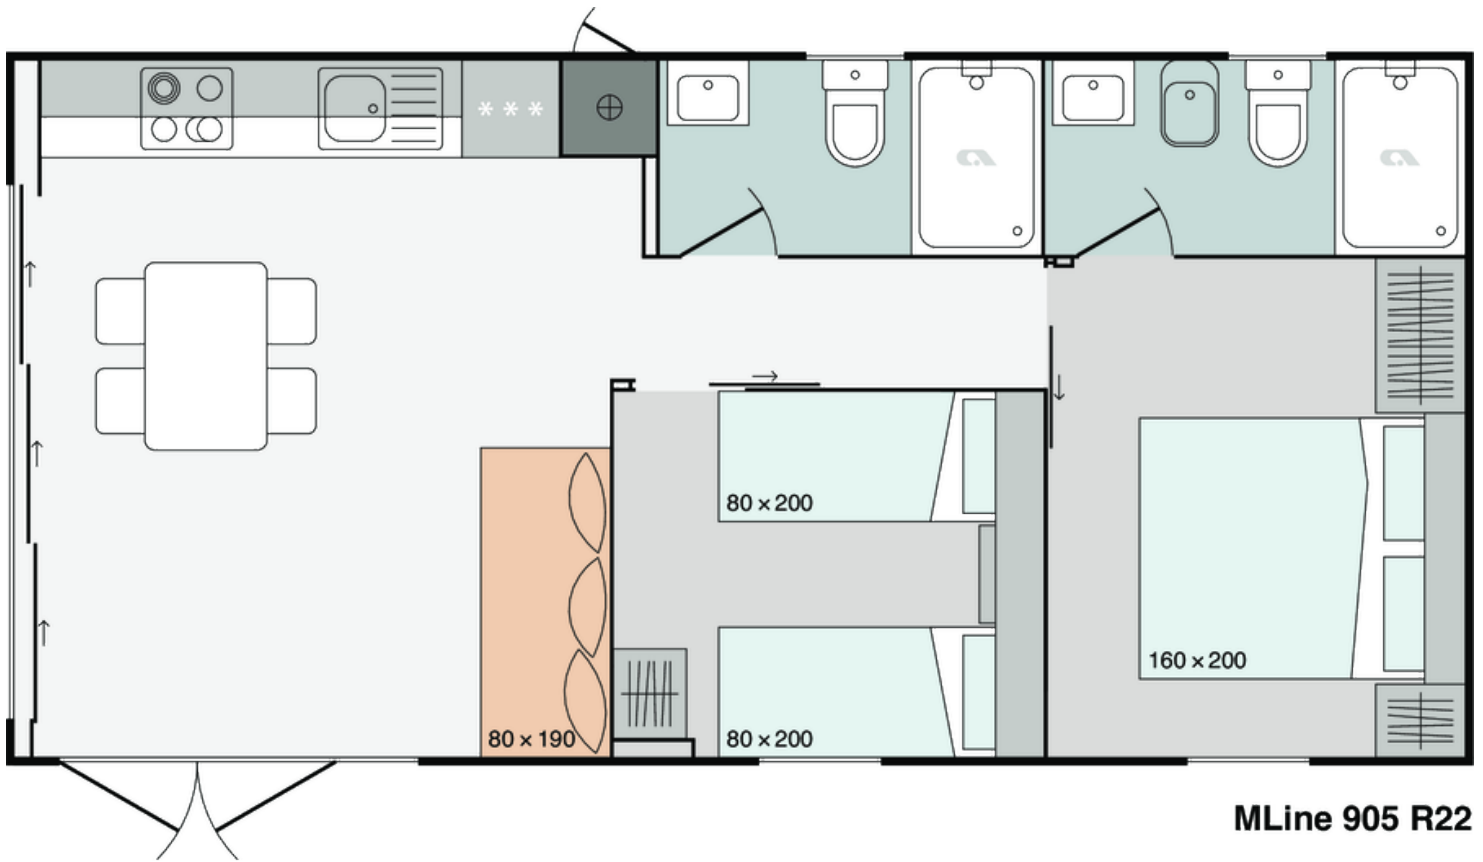

Mline 905 R22

Facade:

MLine 905 R22

Facade 2:

MLine 905 R22

Layout:

MLine 905 R22

A1 GENERAL

Area	40,50
Number of beds	4+1
Number of bedrooms	2
Number of bathrooms	2
Height	3,45
Length	9,00
Width	4,5

B1 CHASSIS

100% Galvanized Steel Chassis with leveling feet	X
Inflatable wheels	X
Detachable hook	X
Leveling Feet 1-2%	X