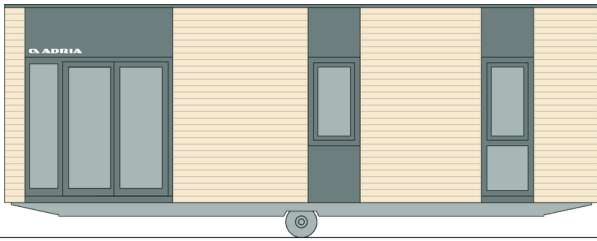

Mline 905 R22

Facade:

MLine 905 R22

Facade 2:

MLine 905 R22

Layout:

MLine 905 R22

A1 GENERAL

Area	40,50
Number of beds	4+1
Number of bedrooms	2
Number of bathrooms	2
Height	3,45
Length	9,00
Width	4,5

B1 CHASSIS

100% Galvanized Steel Chassis with leveling feet	X
Inflatable wheels	X
Detachable hook	X
Leveling Feet 1-2%	X