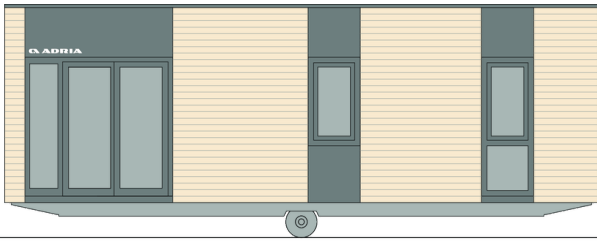

Mline 905 R22

Facade:

MLine 905 R22

Facade 2:

MLine 905 R22

Layout:

MLine 905 R22

A1 GENERAL

Area	40,50
Number of beds	4+1
Number of bedrooms	2
Number of bathrooms	2
Height	3,45
Length	9,00
Width	4,5

B1 CHASSIS

100% Galvanized Steel Chassis	X
Inflatable wheels	X
Detachble hook	X
Leveling Feet 1-2%	X