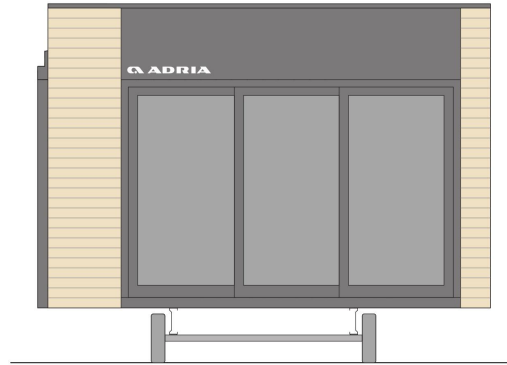

Mline 905 R22

Facade:

MLine 905 R22

Facade 2:

MLine 905 R22

Layout:

MLine 905 R22

A1 GENERAL

Area	40,50
Number of beds	4+1
Number of bedrooms	2
Number of bathrooms	2
Height	3,45
Length	9,00
Width	4,5

B1 CHASSIS

100% Galvanized Steel Chassis	X
Inflatable wheels	X
Detachble hook	X
Leveling Feet 1-2%	X