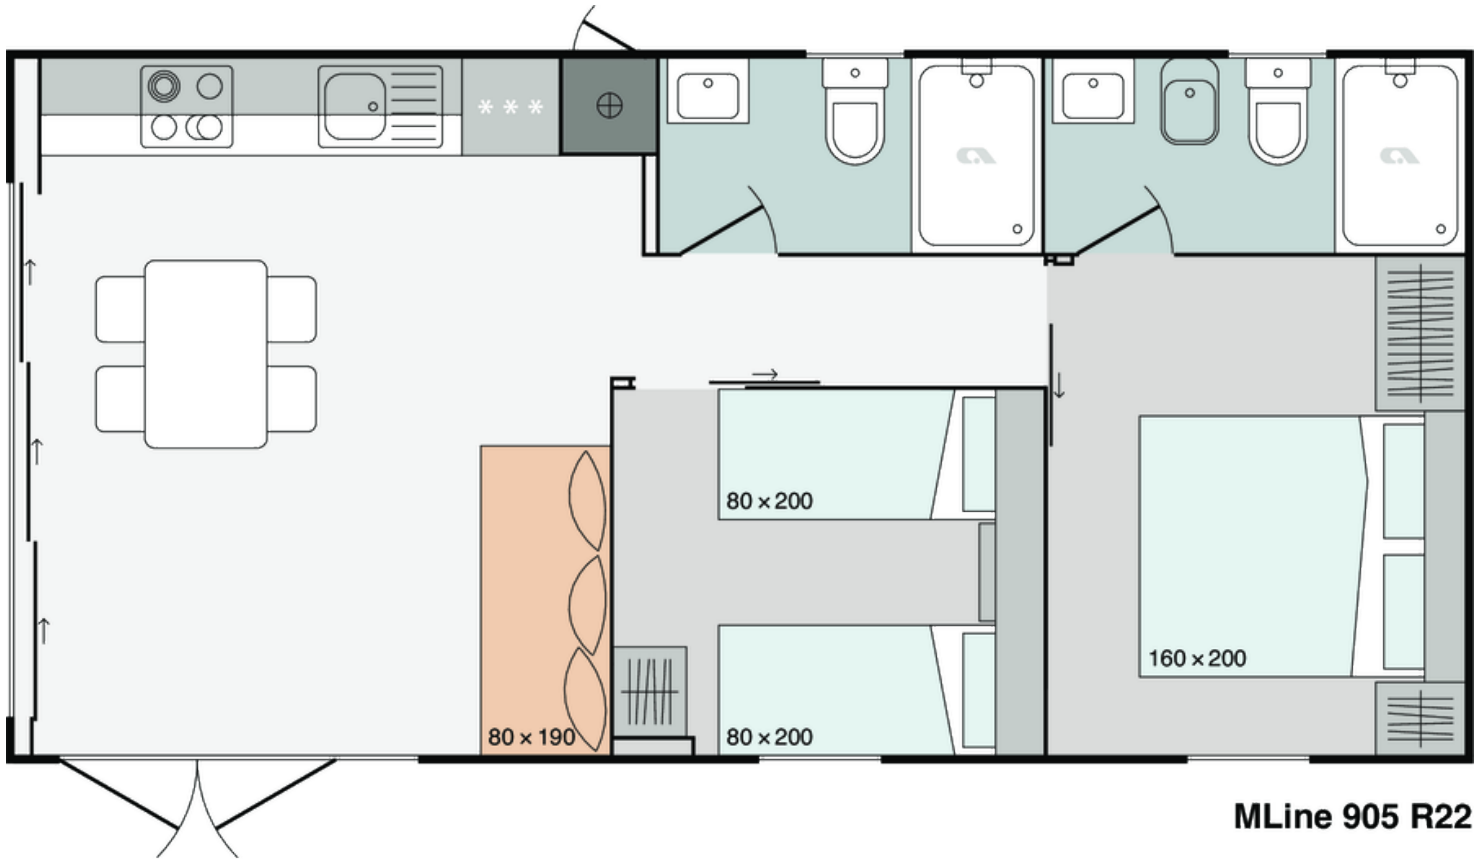

Mline 905 R22

Facade:

MLine 905 R22

Facade 2:

MLine 905 R22

Layout:

MLine 905 R22

A1 GENERAL

Area	40,50
Number of beds	4+1
Number of bedrooms	2
Number of bathrooms	2
Height	3,45
Length	9,00
Width	4,5

B1 CHASSIS

100% Galvanized Steel Chassis	X
Inflatable wheels	X
Detachble hook	X
Leveling Feet 1-2%	X