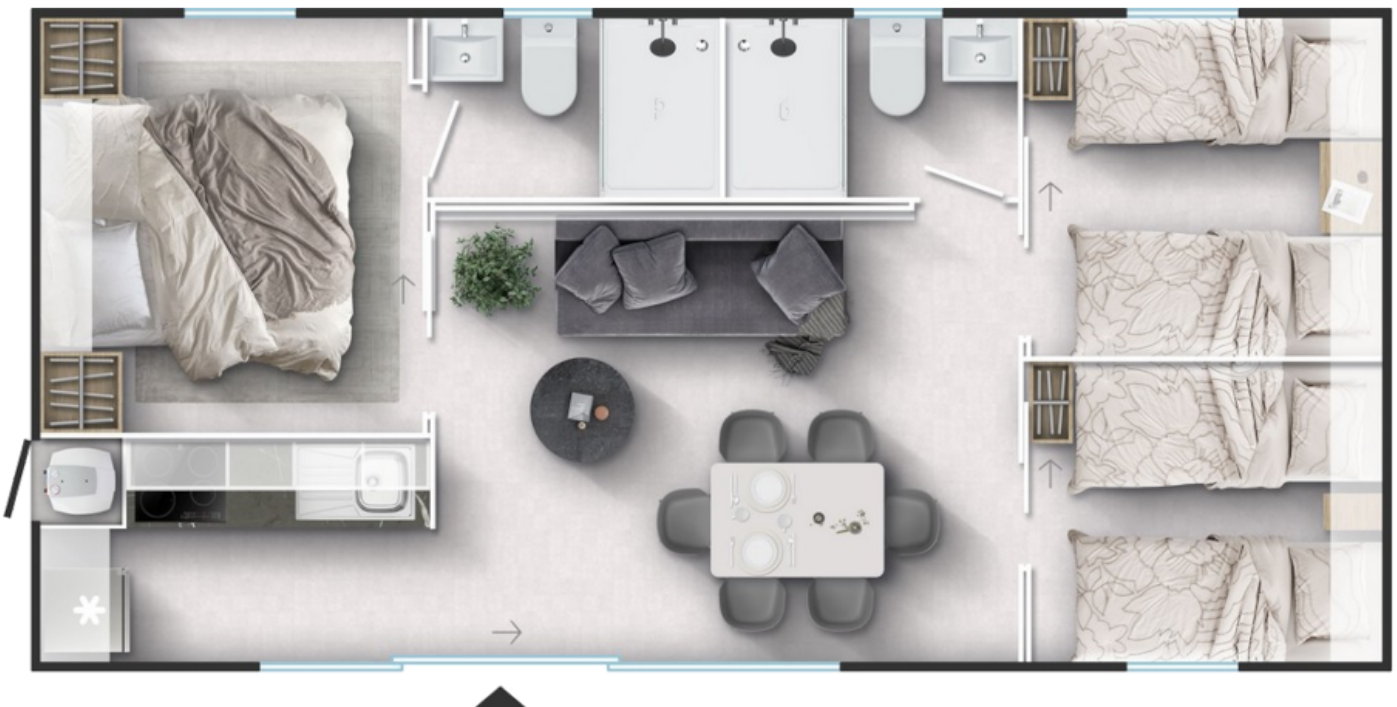

# MLine 905 F32

**Facade:**

**Layout:**

**A1 GENERAL**

Area	40,50
Number of beds	6+1
Number of bedrooms	3
Number of bathrooms	2
Height	3,45
Length	9,00
Width	4,5

**B1 CHASSIS**

100% Galvanized Steel Chassis with leveling feet	X
Inflatable wheels	X
Detachable hook	X
Leveling Feet	X