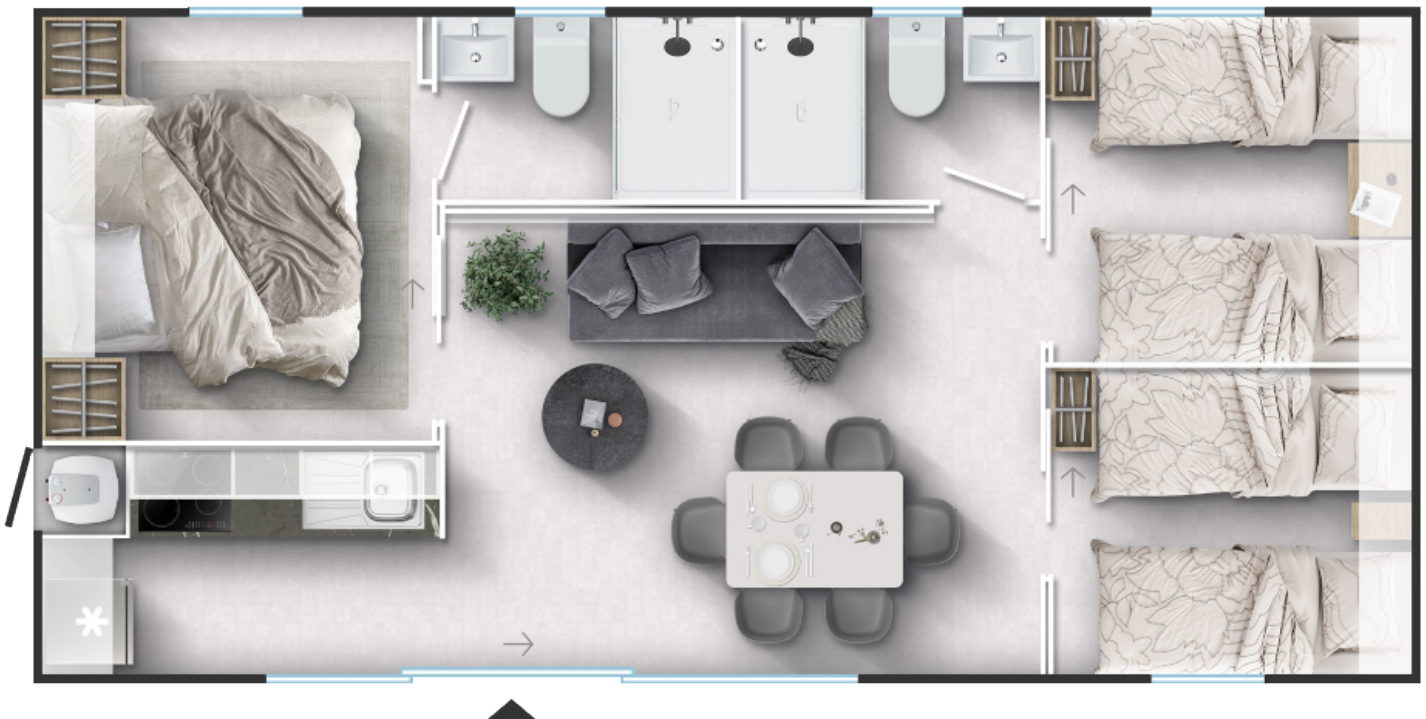

# MLine 905 F32

**Facade:**

**Layout:**

**A1 GENERAL**

Area	40,50
Number of beds	6+1
Number of bedrooms	3
Number of bathrooms	2
Height	3,45
Length	9,00
Width	4,5

**B1 CHASSIS**

100% Galvanized Steel Chassis with leveling feet	X
Inflatable wheels	X
Detachble hook	X
Leveling Feet	X