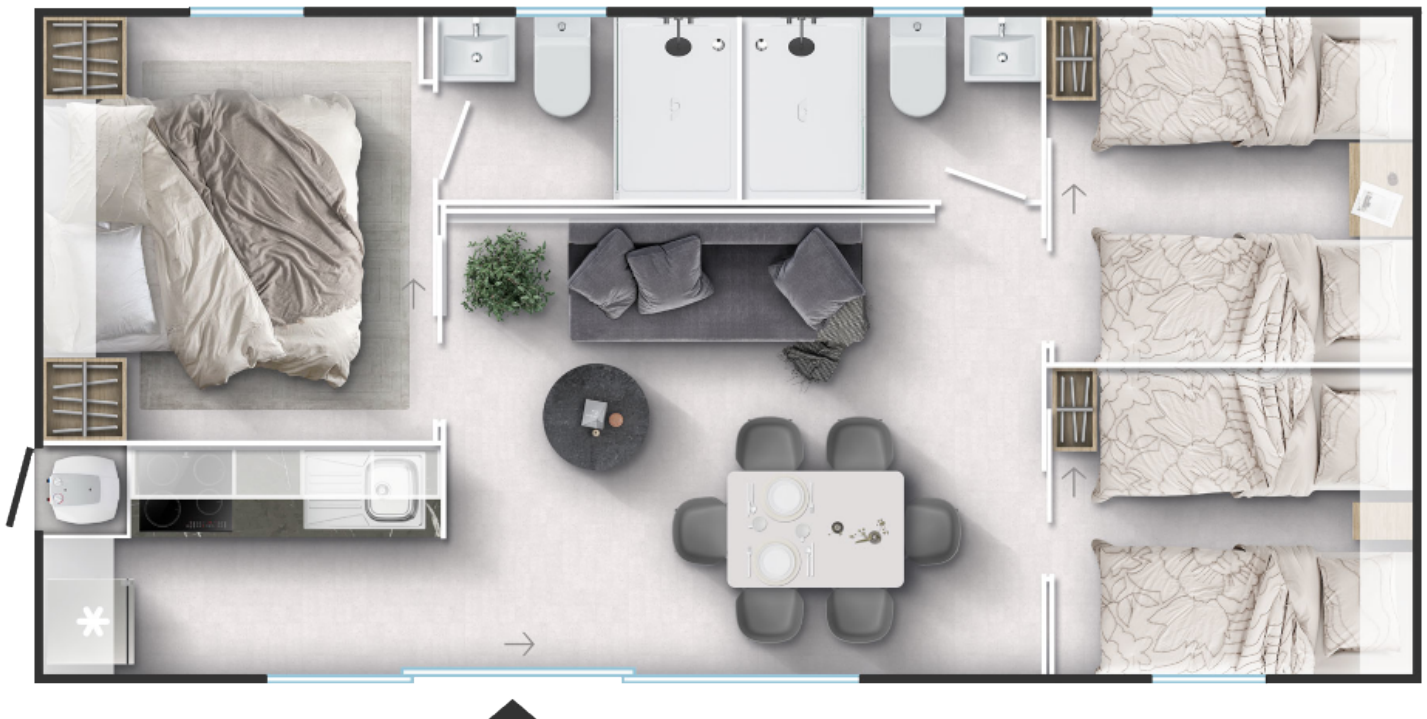

# MLine 905 F32

**Facade:**

**Layout:**

**A1 GENERAL**

Area	40,50
Number of beds	6+1
Number of bedrooms	3
Number of bathrooms	2
Height	3,45
Length	9,00
Width	4,5

**B1 CHASSIS**

100% Galvanized Steel Chassis with leveling feet	X
Inflatable wheels	X
Detachable hook	X
Leveling Feet	X