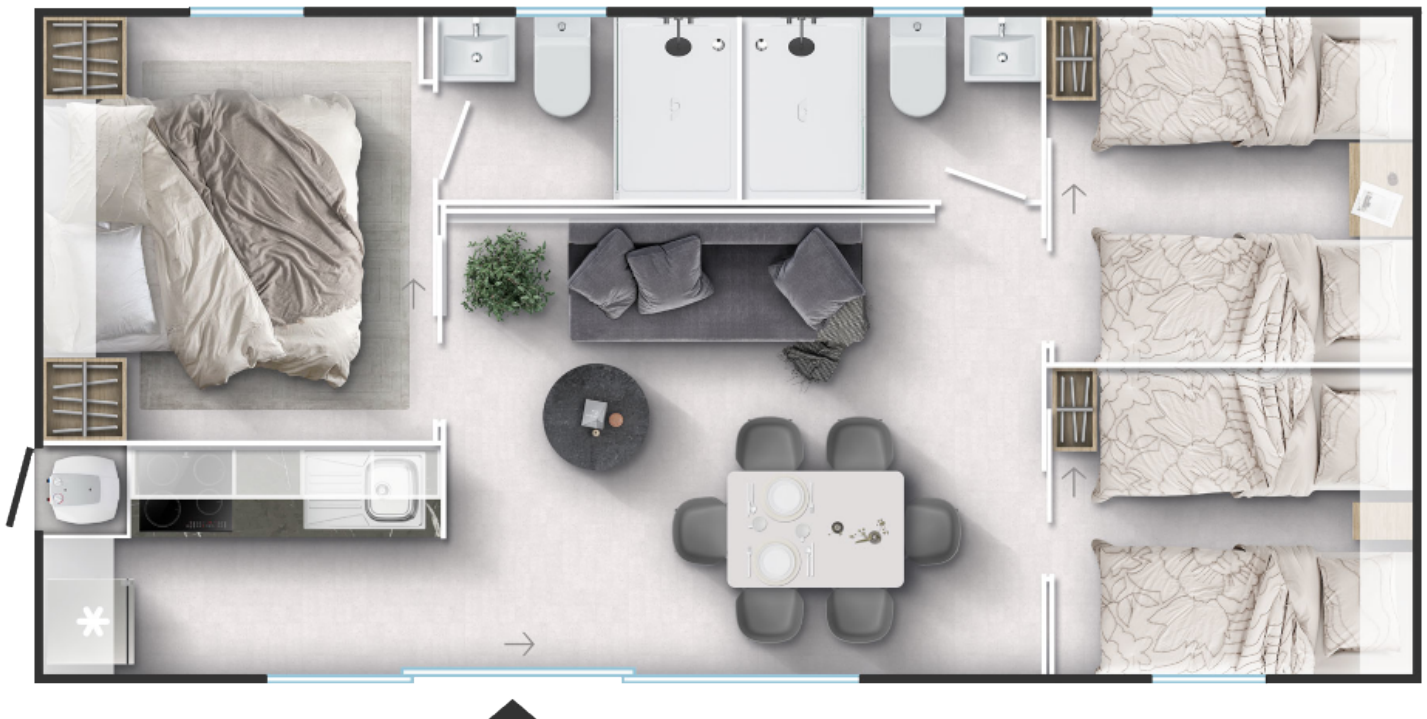

# MLine 905 F32

**Facade:**

**Layout:**

**A1 GENERAL**

Area	40,50
Number of beds	6+1
Number of bedrooms	3
Number of bathrooms	2
Height	3,45
Length	9,00
Width	4,5

**B1 CHASSIS**

100% Galvanized Steel Chassis with leveling feet	X
Inflatable wheels	X
Detachble hook	X
Leveling Feet	X