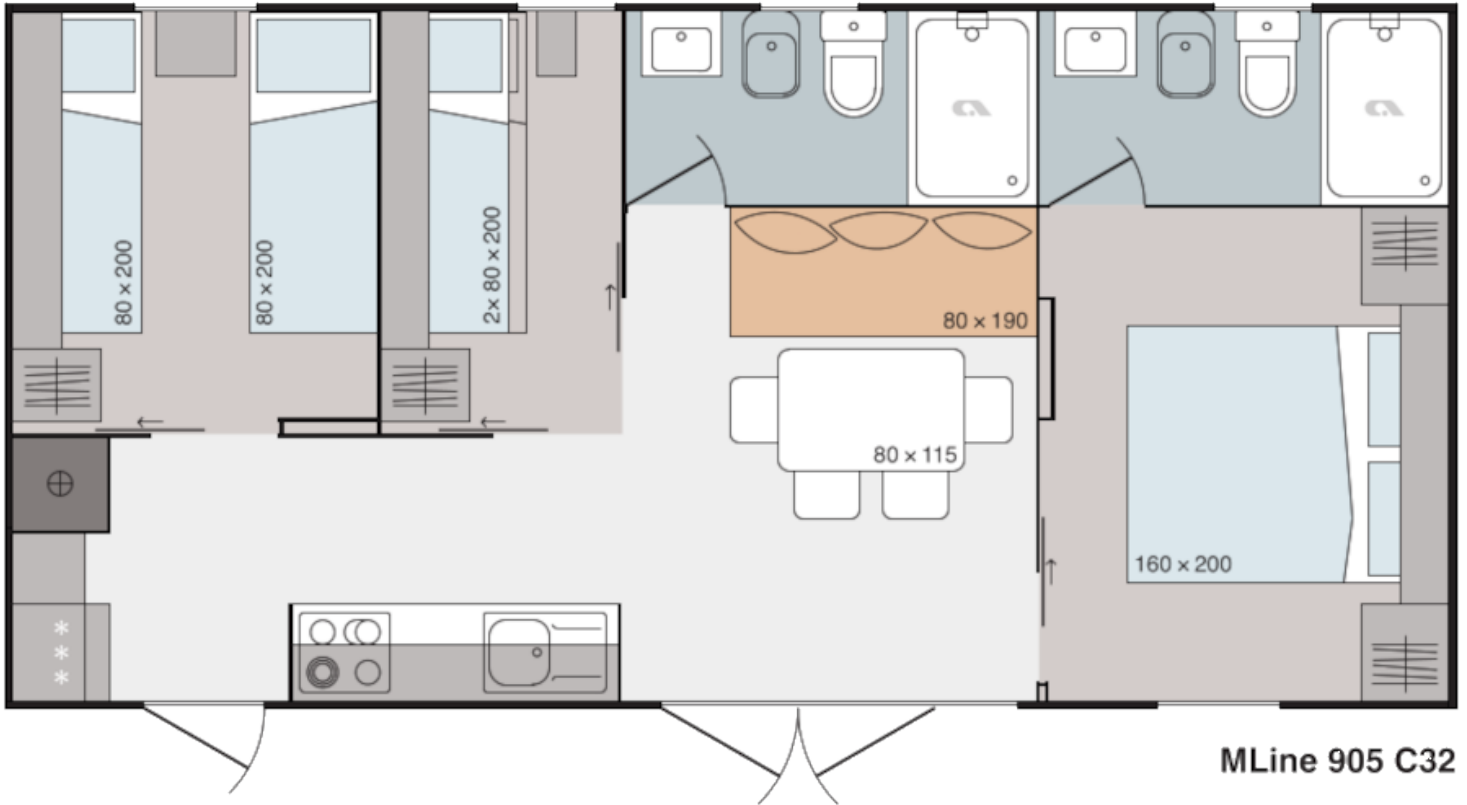

Mline 905 C32

Layout:

D4 HEATING AND COOLING

Additional control of underfloor heating in the bathroom	O
Electrical heater in children's room 2	O
Electrical heater in children's room	O
Air-conditioning white - mono split	O
Electrical heater in living room	O
Electrical heater in master bedroom	O
Electrical towel heater in bathroom	O
Preinstallation for Airconditioning	X
Airco Card	O
Airco sensors for entrance door	O
Airco sensors for all windows except bathrom	O