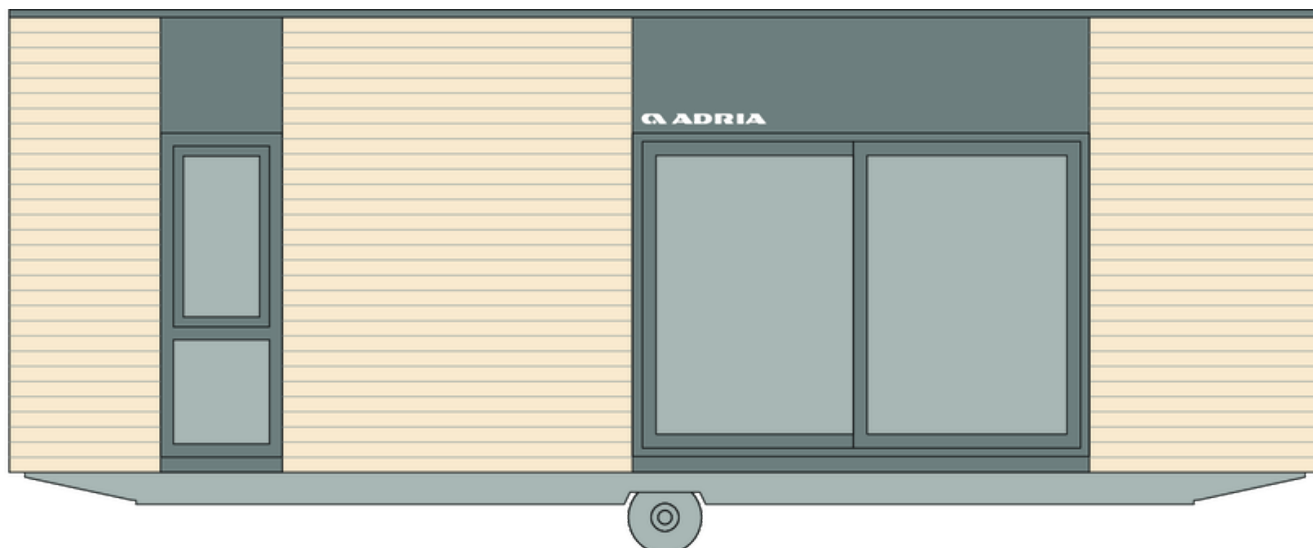

Mline 854 F31T

Facade:

MLine 854 F31T

Layout:

MLine 854 F31T

A1 GENERAL

Area	34,00
Number of beds	6+1
Number of bedrooms	3
Number of bathrooms	1+WC
Height	3,45
Length	8,50
Width	4,00

B1 CHASSIS