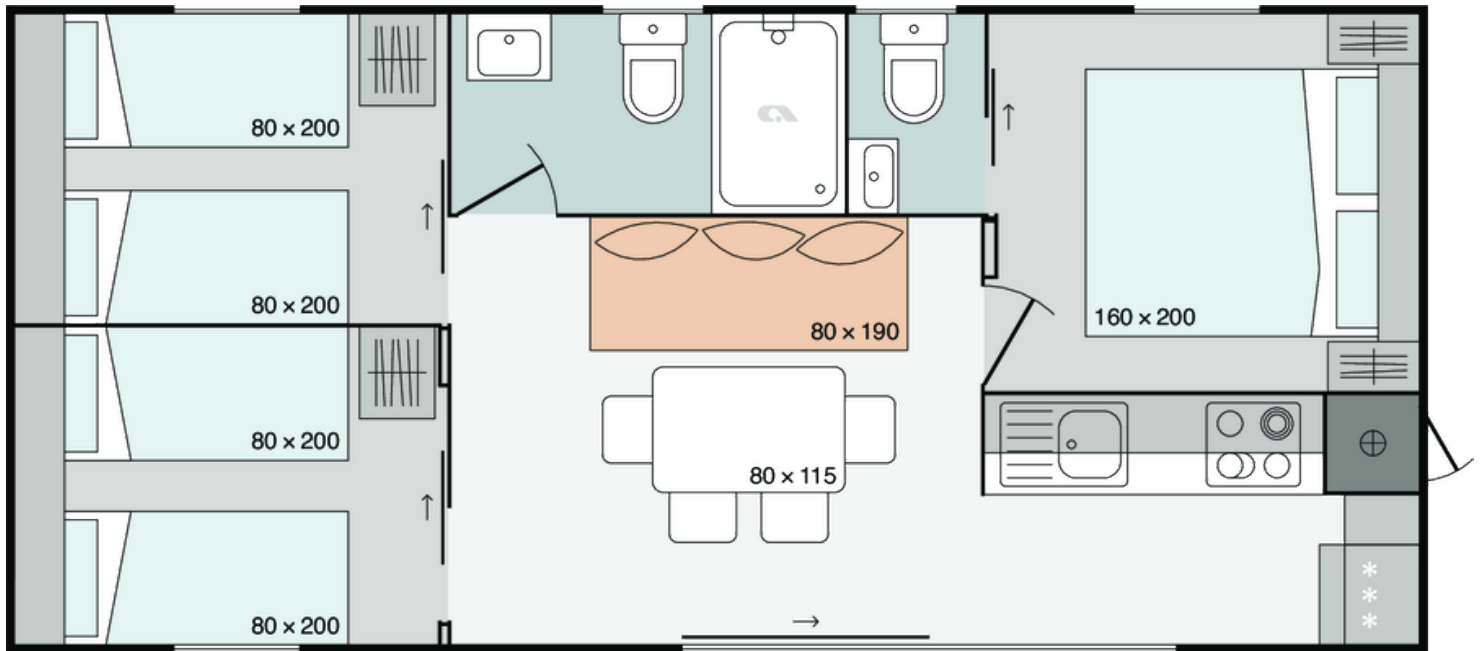

Mline 854 F31T

Facade:

MLine 854 F31T

Layout:

MLine 854 F31T

A1 GENERAL

Area	34,00
Number of beds	6+1
Number of bedrooms	3
Number of bathrooms	1+WC
Height	3,45
Length	8,50
Width	4,00

B1 CHASSIS