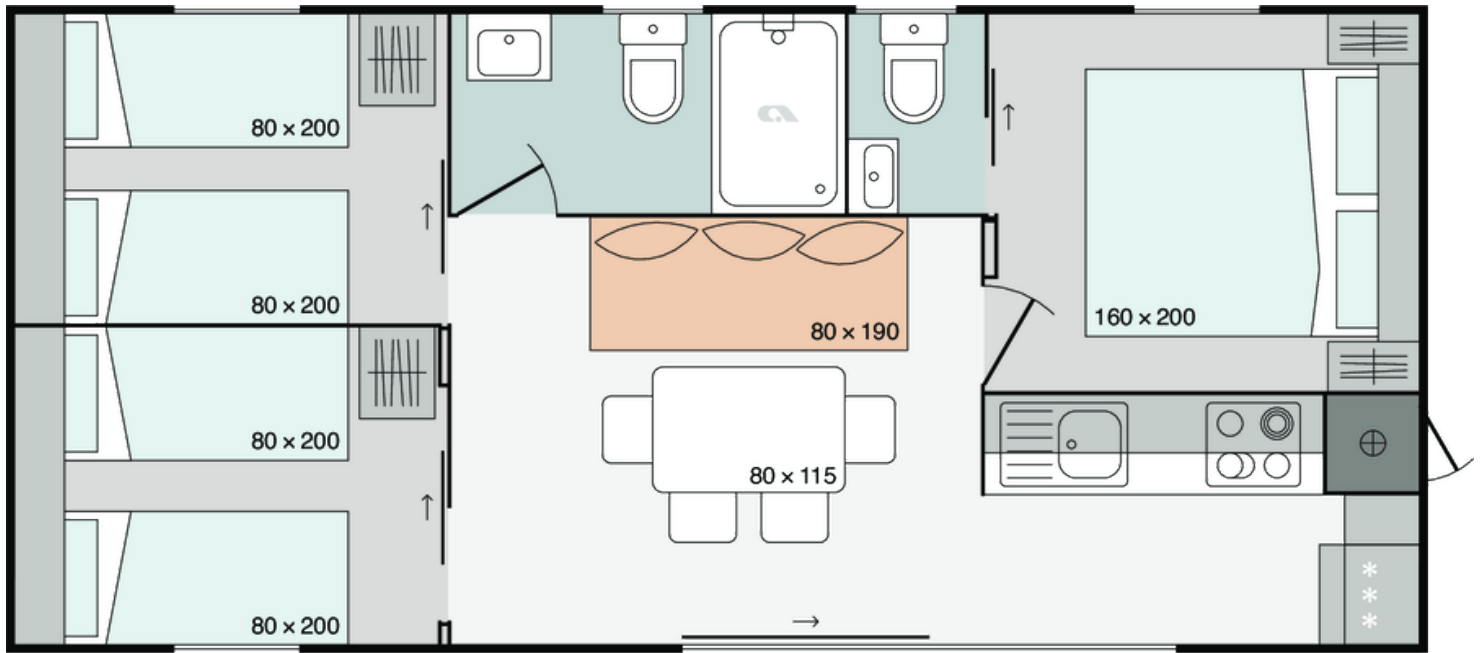

# Mline 854 F31T

**Facade:**

**Layout:**

**MLine 854 F31T**

**MLine 854 F31T**

**C6 BATHROOM**

Built-in ceiling spot LED lights in bathroom	X
Electrical socket in bathroom	X
Shower cabin	80 x 120
Shower sliding doors with security glass	X
Shower PVC wall	X
Shower rail with sliding shower holder	X
Shower rail with adjustable sliding shower holder and rain shower head	O
Wash-stand with mixer tap	X
Mirror with shelf in bathroom	X
Ceramic toilet with toilet seat	X
PVC toilet tank with saving function	X
Built-in toilet tank with saving function	O
Built-in toilet tank with saving function connected to wash-stand	O
Towel holder	X
Toilet roll holder	X
Hangers in bathroom (2 pcs)	X
Hairdryer in bathroom	O
Bathroom fan in bathroom	O
Shower cabin with low profile tray and decorative PVC shower wall	O

**C8 SEPARATE TOILET**

Built-in ceiling spot LED lights in toilet	X
Wash-basin with mixer tap	X
Mirror in separate toilet	O
Ceramic toilet with toilet seat	X
PVC toilet tank with saving function	X
Built-in toilet tank with saving function	O
Toilet roll holder	X
Hanger in separate toilet (1 pcs)	X

**A1 GENERAL**

Area	34,00
Number of beds	6+1

Number of bedrooms	3
Number of bathrooms	1+WC
Length	8,50
Width	4,00
Height	3,45