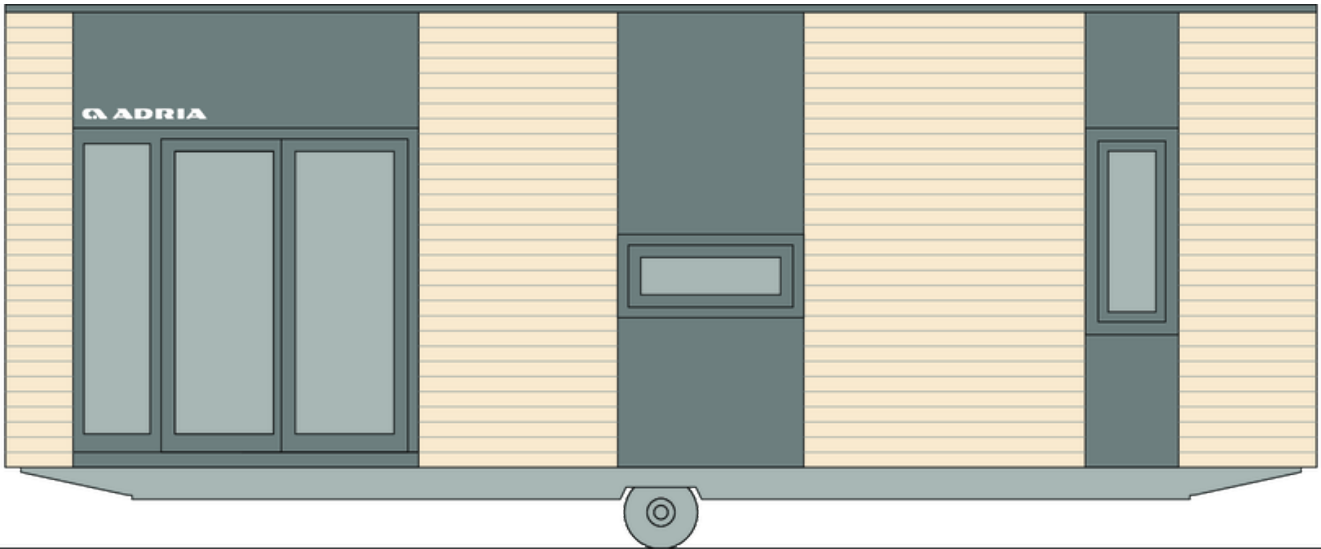

Mline 854 C21

Facade:

Layout:

MLine 854 C21

C6 BATHROOM

Electrical socket in bathroom	X
Shower cabin	80 x 120
Shower sliding doors with security glass	X
Shower PVC wall	X
Shower rail with sliding shower holder	X
Shower rail with adjustable sliding shower holder and rain shower head	O
Wash-stand with mixer tap	X
Mirror with shelf in bathroom	X
Ceramic toilet with toilet seat	X
PVC toilet tank with saving function	X
Built-in toilet tank with saving function	O
Built-in toilet tank with saving function connected to wash-stand	O
Bidet with mixer tap in bathroom	O
Towel holder	X
Toilet roll holder	X
Hangers in bathroom (2 pcs)	X
Hairdryer in bathroom	O
Bathroom fan in bathroom	O
Built-in ceiling spot LED lights in bathroom	X

A1 GENERAL

Area	34,00
Number of beds	4+1
Number of bedrooms	2
Number of bathrooms	1
Length	8,50
Width	4,00
Height	3,45

B1 CHASSIS

100% Galvanized Steel Chassis	X
Inflatable wheels	X
Detachble hook	X
Leveling Feet	X