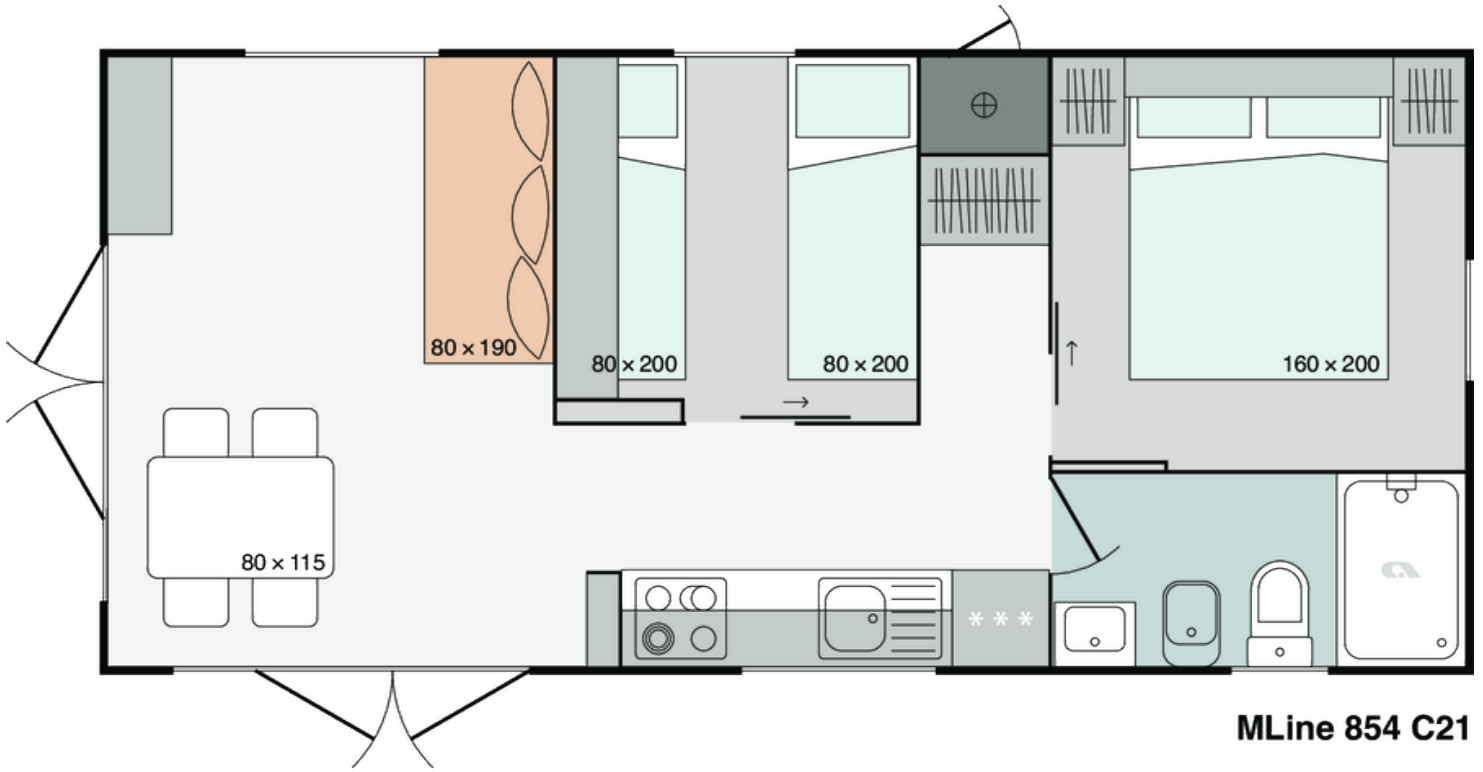

Mline 854 C21

Facade:

Layout:

MLine 854 C21

C6 BATHROOM

Electrical socket in bathroom	X
Shower cabin	80 x 120
Shower sliding doors with security glass	X
Shower PVC wall	X
Shower rail with sliding shower holder	X
Shower rail with adjustable sliding shower holder and rain shower head	O
Wash-stand with mixer tap	X
Mirror with shelf in bathroom	X
Ceramic toilet with toilet seat	X
PVC toilet tank with saving function	X
Built-in toilet tank with saving function	O
Built-in toilet tank with saving function connected to wash-stand	O
Bidet with mixer tap in bathroom	O
Towel holder	X
Toilet roll holder	X
Hangers in bathroom (2 pcs)	X
Hairdryer in bathroom	O
Bathroom fan in bathroom	O
Built-in ceiling spot LED lights in bathroom	X

A1 GENERAL

Area	34,00
Number of beds	4+1
Number of bedrooms	2
Number of bathrooms	1
Length	8,50
Width	4,00
Height	3,45

B1 CHASSIS

100% Galvanized Steel Chassis	X
Inflatable wheels	X
Detachble hook	X
Leveling Feet	X