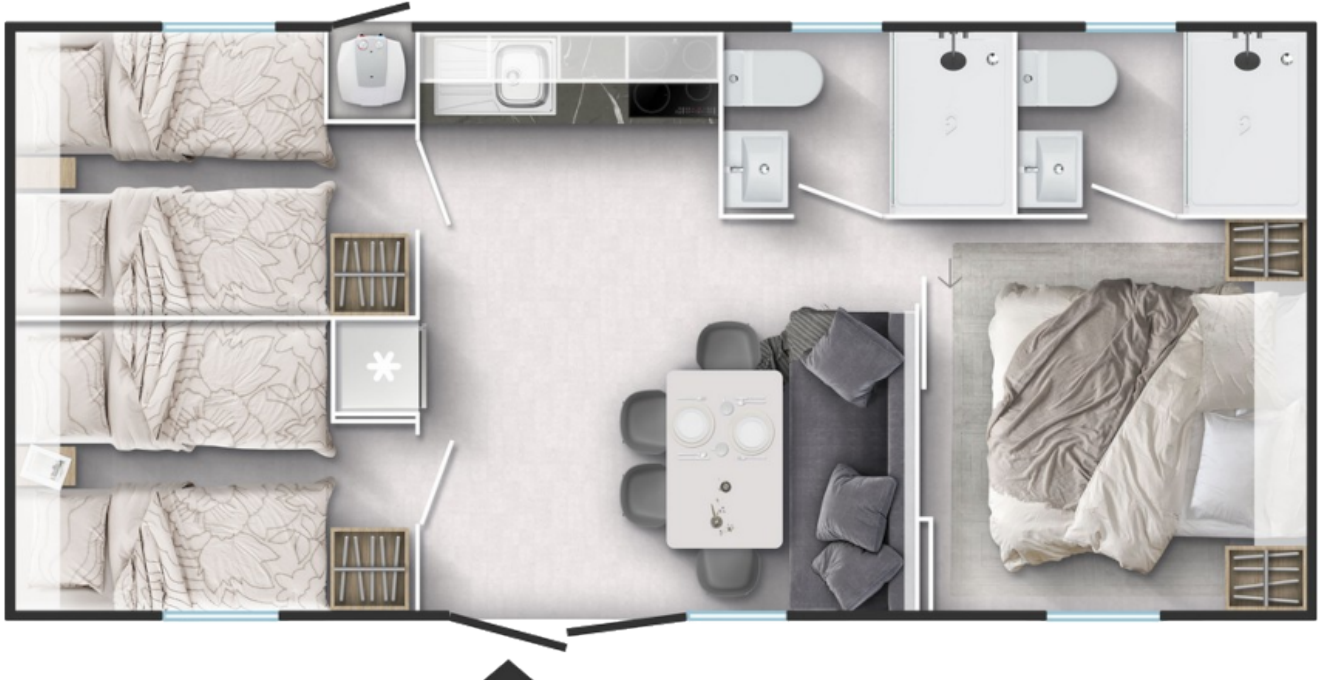

MLine 854 B32

Facade:

Layout:

A1 GENERAL

Area	34,00
Number of beds	6+1
Number of bedrooms	3
Number of bathrooms	2
Height	3,45
Length	8,50
Width	4,00

B1 CHASSIS

100% Galvanized Steel Chassis with leveling feet	X
Inflatable wheels	X
Detachble hook	X
Leveling Feet	X