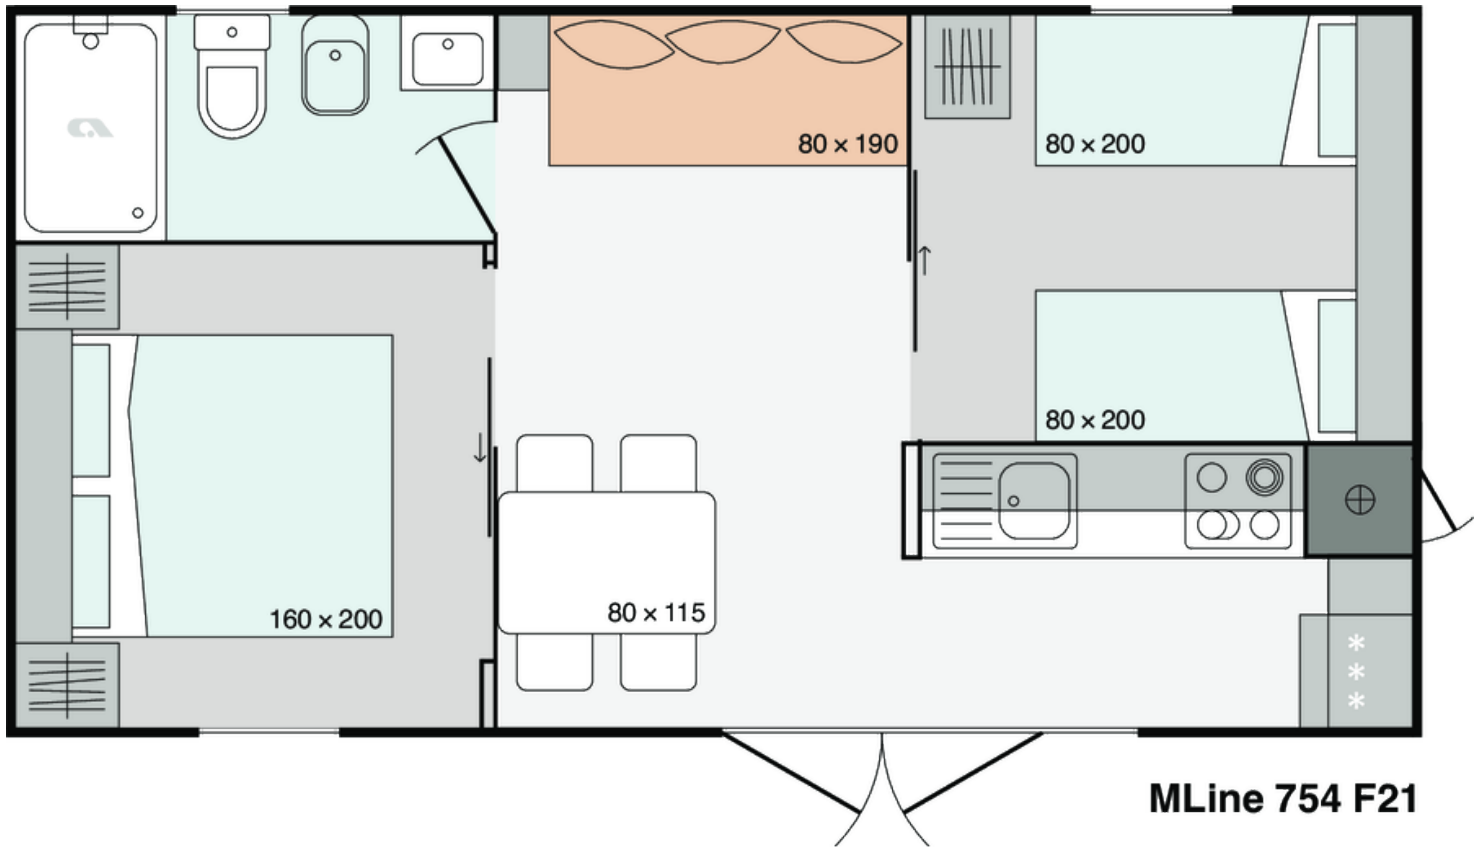

Mline 754 F21

Facade:

MLine 754 F21

Layout:

C6 BATHROOM

Electrical socket in bathroom	X
Shower cabin	80 x 120
Shower sliding doors with security glass	X
Shower PVC wall	X
Shower rail with sliding shower holder	X
Shower rail with adjustable sliding shower holder and rain shower head	O
Wash-stand with mixer tap	X
Mirror with shelf in bathroom	X
Ceramic toilet with toilet seat	X
PVC toilet tank with saving function	X
Built-in toilet tank with saving function	O
Built-in toilet tank with saving function connected to wash-stand	O
Bidet with mixer tap in bathroom	O
Towel holder	X
Toilet roll holder	X
Hangers in bathroom (2 pcs)	X
Hairdryer in bathroom	O
Bathroom fan in bathroom	O
Built-in ceiling spot LED lights in bathroom	X
Shower cabin with low profile tray and decorative PVC shower wall	O

Built-in fridge with freezer 270 l	O
Built-in dishwasher 450 mm	O
Microwave oven	O
Built-in microwave oven	O
Built-in drainer (scolapiatti)	O
Kitchen backsplash: Glass white wall panel	X
Kitchen backsplash: White wall panel	O
Kitchen backsplash: Decorative laminate	X
Wooden wall panel with shelve over fridge	X
LED lightning above kitchen counter	O
Stainless steel sink with drainer	X