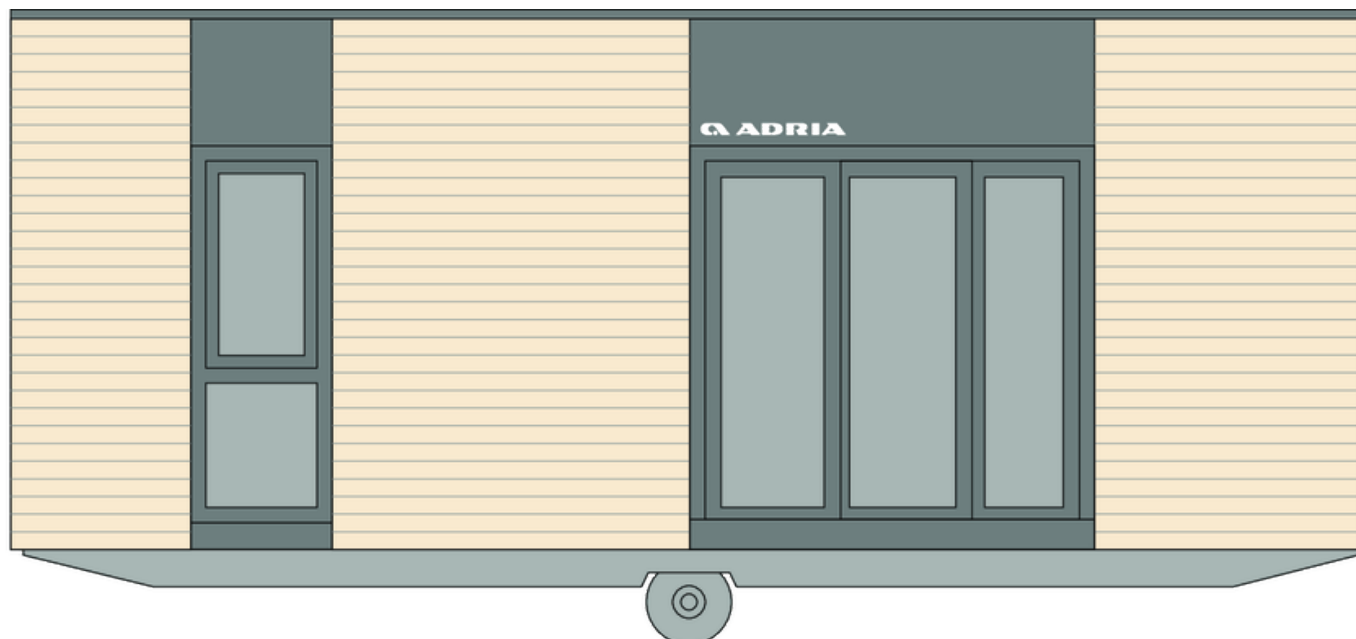

Mline 754 F21

Facade:

MLine 754 F21

Layout:

C6 BATHROOM

Electrical socket in bathroom	X
Shower cabin	80 x 120
Shower sliding doors with security glass	X
Shower PVC wall	X
Shower rail with sliding shower holder	X
Shower rail with adjustable sliding shower holder and rain shower head	O
Wash-stand with mixer tap	X
Mirror with shelf in bathroom	X
Ceramic toilet with toilet seat	X
PVC toilet tank with saving function	X
Built-in toilet tank with saving function	O
Built-in toilet tank with saving function connected to wash-stand	O
Bidet with mixer tap in bathroom	O
Towel holder	X
Toilet roll holder	X
Hangers in bathroom (2 pcs)	X
Hairdryer in bathroom	O
Bathroom fan in bathroom	O
Built-in ceiling spot LED lights in bathroom	X
Shower cabin with low profile tray and decorative PVC shower wall	O