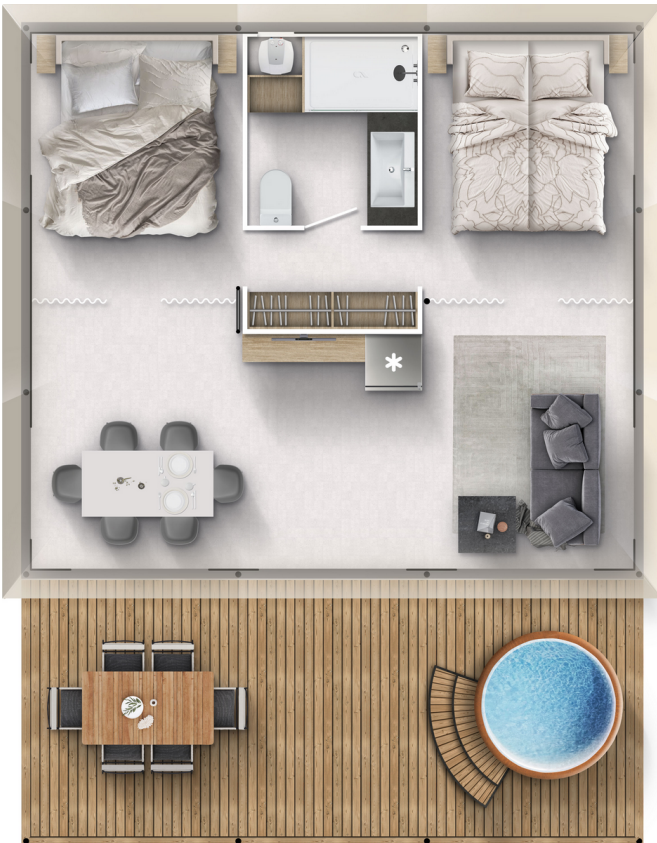

Boutique B05 FAMILY

Facade:

Layout:

Layout 2:

A1 GENERAL

Length interior/exterior	6,6/7,62
Width interior/exterior	5,9/6,9
Height interior/exterior	3,89/4,67
Area	39+7
Number of beds	6
Number of bedrooms	3
Number of bathrooms	1
Loft bedroom	X
Kitchen	-
Transport length	5,9
Transport width	2,3
Transport height	2,55

C0 INTERIOR

Furnishing Decor - STANDARD	GOLD CRAFT OAK
Textile Combination - STANDARD	TENT
Cushions in bedrooms	O
Bedspread in master bedroom	O
Interior doors 25mm	X
Interior partition walls	X
Partition curtains	X
Mosquito net for beds	O
Fire extinguisher (1kg)	O
Fire blanket	O
Smoke detector	O

D2 ELECTRICITY

External connection 32A, 250V, 2P+E	X
External connection 32A, 400V, 3P+N+E	O
Black flush installations, sockets and switches	X
Reading LED lights in all rooms	X
Ambiental LED lightning in living room and sleeping rooms	X
TV socket	X
USB socket	X
UTP socket	O

D3 MULTIMEDIA

TV holder	O
LED TV 32 inch	O
TV holder with double fold function	O

D4 HEATING AND COOLING

Air-conditioning white - mono split	O
Electrical heater in master bedroom	O
Electrical towel heater in bathroom 1	O
Electrical underfloor heating system Ebecco ® in all rooms	O