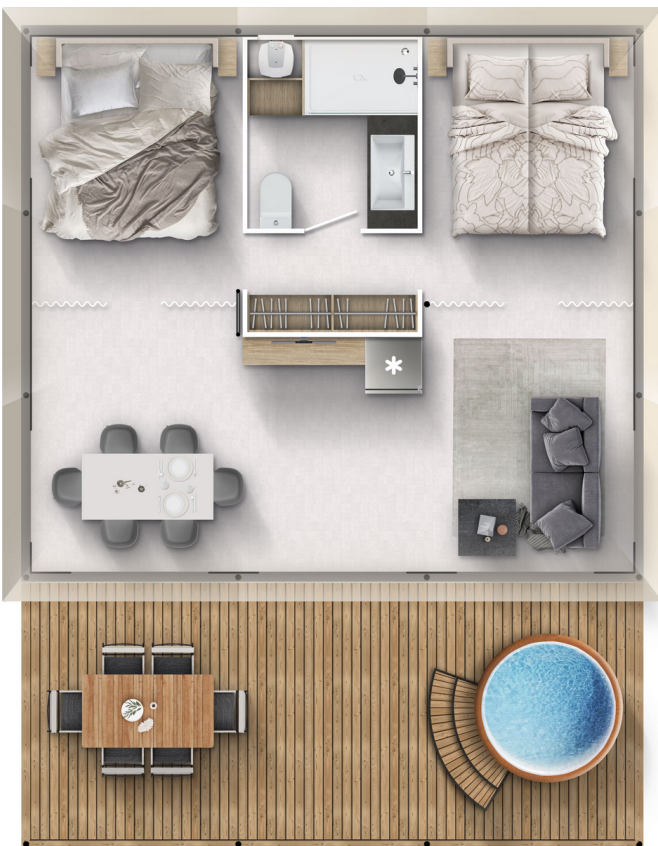

Boutique B05 FAMILY

Facade:

Layout:

Layout 2:

A1 GENERAL

Length interior/exterior	6,6/7,62
Width interior/exterior	5,9/6,9
Height interior/exterior	3,89/4,67
Area	39+7
Number of beds	6
Number of bedrooms	3
Number of bathrooms	1
Loft bedroom	X
Kitchen	-
Transport length	5,9
Transport width	2,3
Transport height	2,55

C0 INTERIOR

Furnishing Decor - STANDARD	GOLD CRAFT OAK
Textile Combination - STANDARD	TENT
Cushions in bedrooms	O
Bedsread in master bedroom	O
Interior doors 25mm	X
Interior partition walls	X
Partition curtains	X
Mosquito net for beds	O
Fire extinguisher (1kg)	O
Fire blanket	O
Smoke detector	O

D2 ELECTRICITY

External connection 32A, 250V, 2P+E	X
External connection 32A, 400V, 3P+N+E	O
Black flush installations, sockets and switches	X
Reading LED lights in all rooms	X
Ambiental LED lightning in living room and sleeping rooms	X
TV socket	X
USB socket	X
UTP socket	O

D3 MULTIMEDIA

TV holder	O
LED TV 32 inch	O
TV holder with double fold function	O

D4 HEATING AND COOLING

Air-conditioning white - mono split	O
Electrical heater in master bedroom	O
Electrical towel heater in bathroom 1	O
Electrical underfloor heating system Ebecco ® in all rooms	O